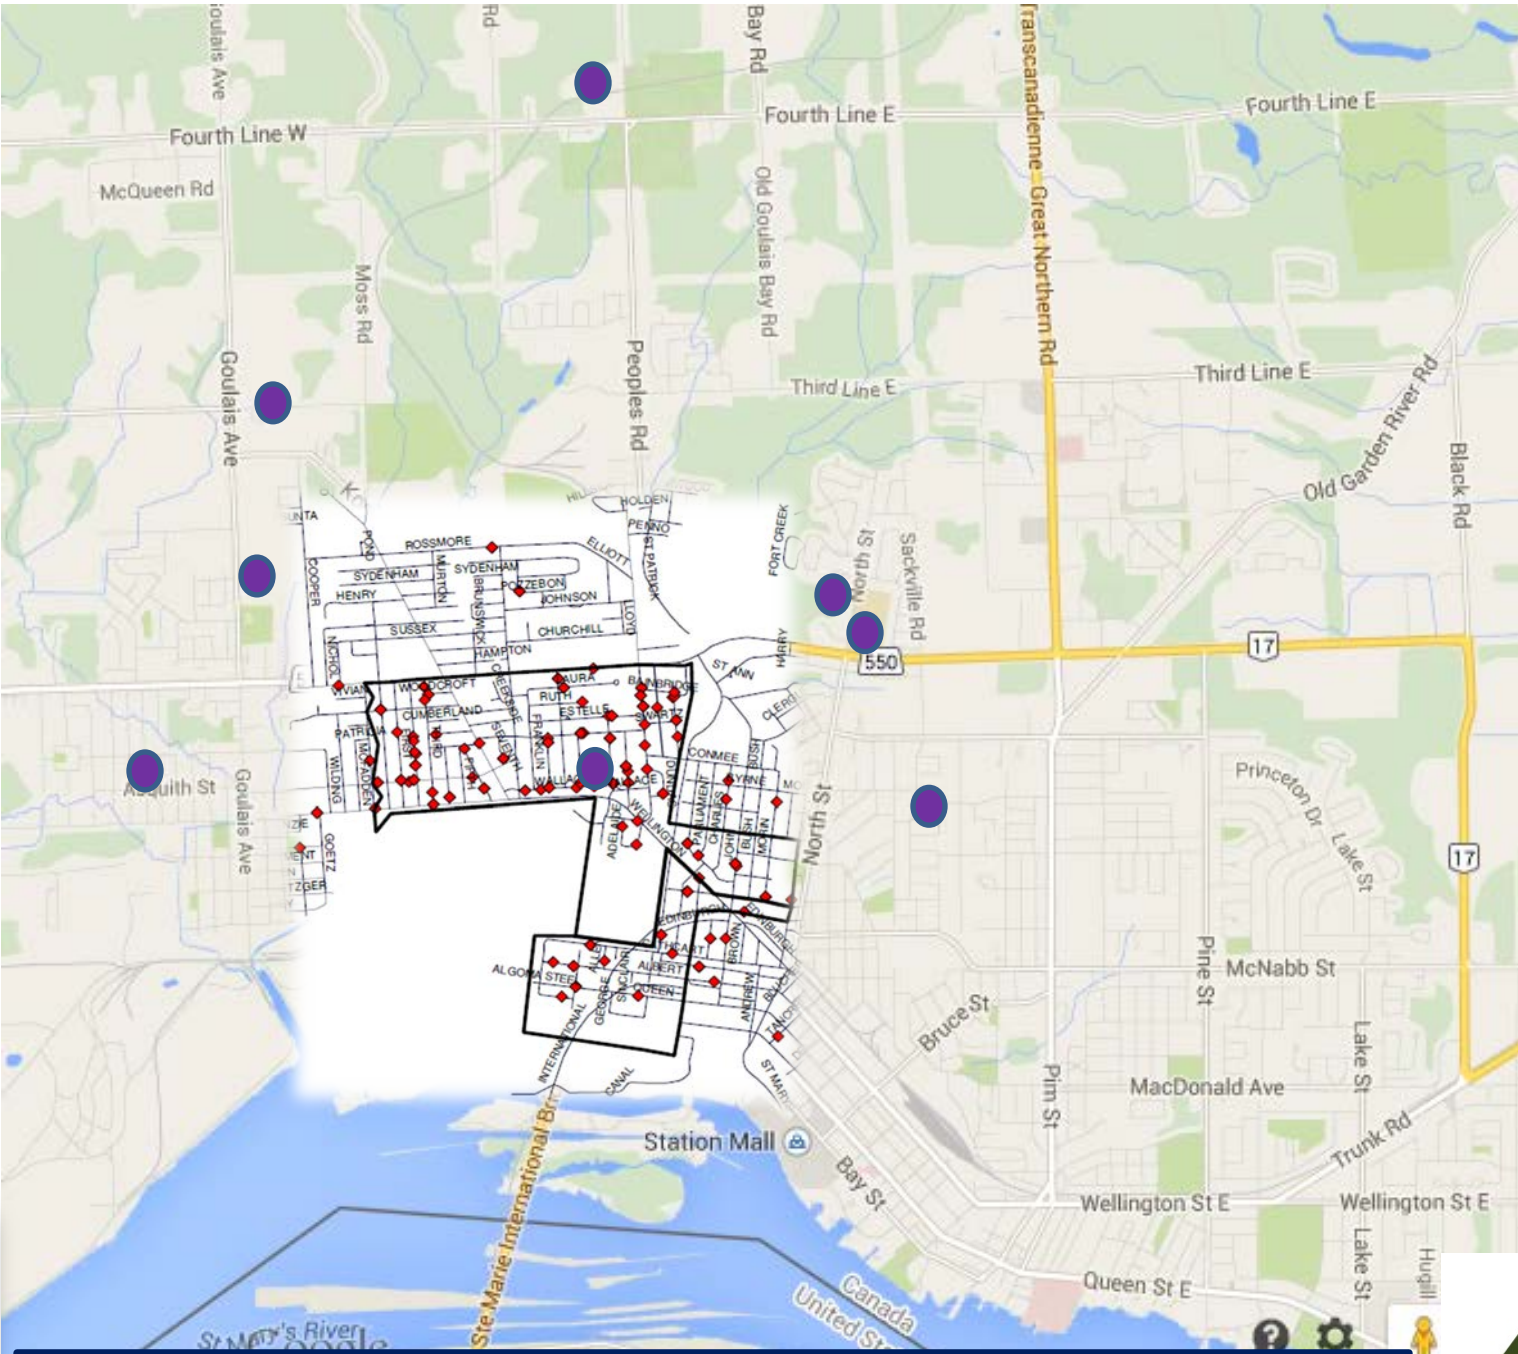

# William Merrifield VC Public School

Accommodation Review Committee  
Second Public Meeting

October 29, 2014

Fletcher

Greenwood ↑

Kiwedin

Northern Hgts

HM Robbins

William Merrifield

Home Addresses of Students Attending William Merrifield VC Public School

**Home Addresses of Students Attending William Merrifield VC Public School**

**Isabel Fletcher (K-8)**  
Enrolment: 173 (65.3%)  
**FCI: 22.08%**  
4.1 km – 8 min

**Greenwood (K-8)**  
Enrolment: 200 (64.1%)  
**FCI: 39.63%**  
4.1 km – 7 min

**Kiwedin (K-6)**  
Enrolment: 126 (82.4%)  
**FCI: 29.52%**  
2.4 km – 7 min

**Korah 7-8**

**Sup. Hgts 7-8**

**HM Robbins (K-8)**  
Enrolment: 206 (78.3%)  
**FCI: 30.02%**  
3.4 km – 6 min

# Potential Recommendations

- **Keep William Merrifield VS Public School open**
  - NOT a consideration
    - high FCI (81.93%)
    - low occupancy at William Merrifield (129 students, 43.9%)
    - space available in neighbouring schools (space for 351+ students, within 4.1 km)
    - Ministry funding not available – (FCI, occupancy, space available)
- **Close William Merrifield VS Public School**
  - Move all/some students to HM Robbins
  - Move all/some to Isabel Fletcher
  - Move all/some to Greenwood
  - Move all/some to Kiwedin
  - Move all/some to Northern Heights
  - Move all/some grade 7/8s to Korah or Superior Hgts Intermediate