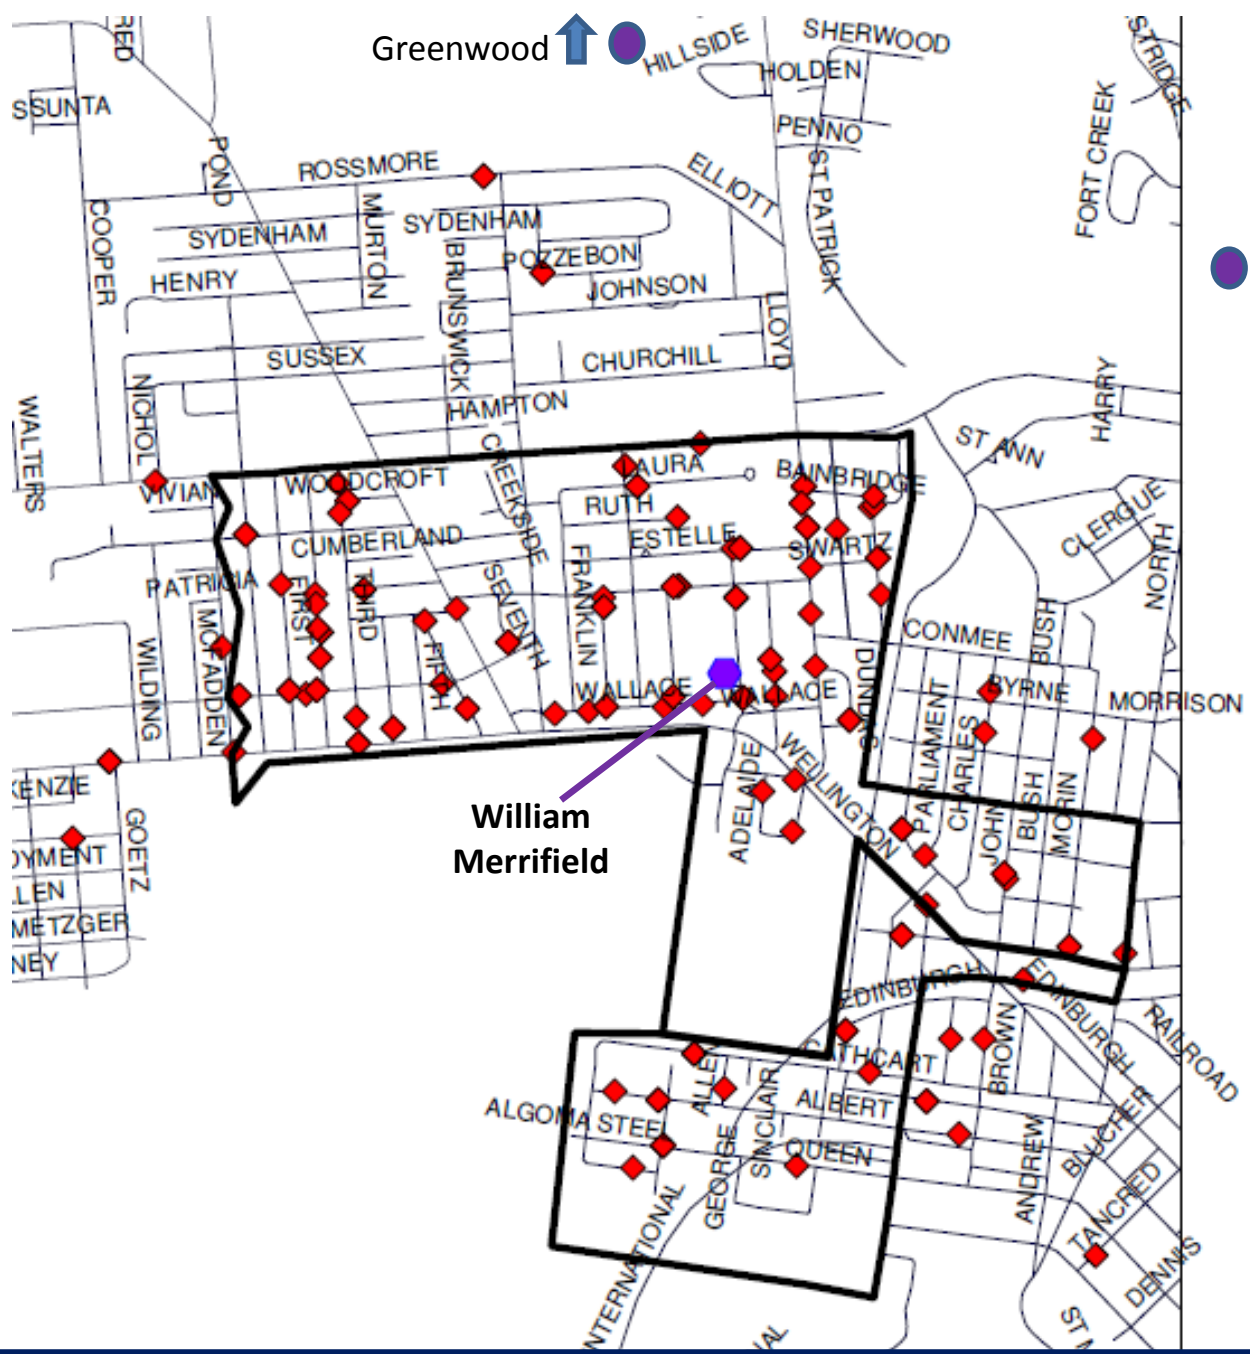

# William Merrifield VC Public School

Accommodation Review Committee  
Second Public Meeting

October 29, 2014

Fletcher

Greenwood ↑

Kiwedin

Northern Hgts

HM Robbins

William Merrifield

Home Addresses of Students Attending William Merrifield VC Public School

**Home Addresses of Students Attending William Merrifield VC Public School**

**Isabel Fletcher (K-8)**  
Enrolment: 173 (65.3%)  
**FCI: 22.08%**  
4.1 km – 8 min

**Greenwood (K-8)**  
Enrolment: 200 (64.1%)  
**FCI: 39.63%**  
4.1 km – 7 min

**Kiwedin (K-6)**  
Enrolment: 126 (82.4%)  
**FCI: 29.52%**  
2.4 km – 7 min

**Korah 7-8**

**Sup. Hgts 7-8**

**HM Robbins (K-8)**  
Enrolment: 206 (78.3%)  
**FCI: 30.02%**  
3.4 km – 6 min

**Northern Heights (K-8)**  
Enrolment: 200 (76.1%)  
**FCI: 32.04%**  
2.8 km – 7 min

**Wm Merrifield**  
Enrolment: 129  
(43.9%)  
**FCI: 81.93%**

**Data for Schools Neighbouring William Merrifield VC Public School**