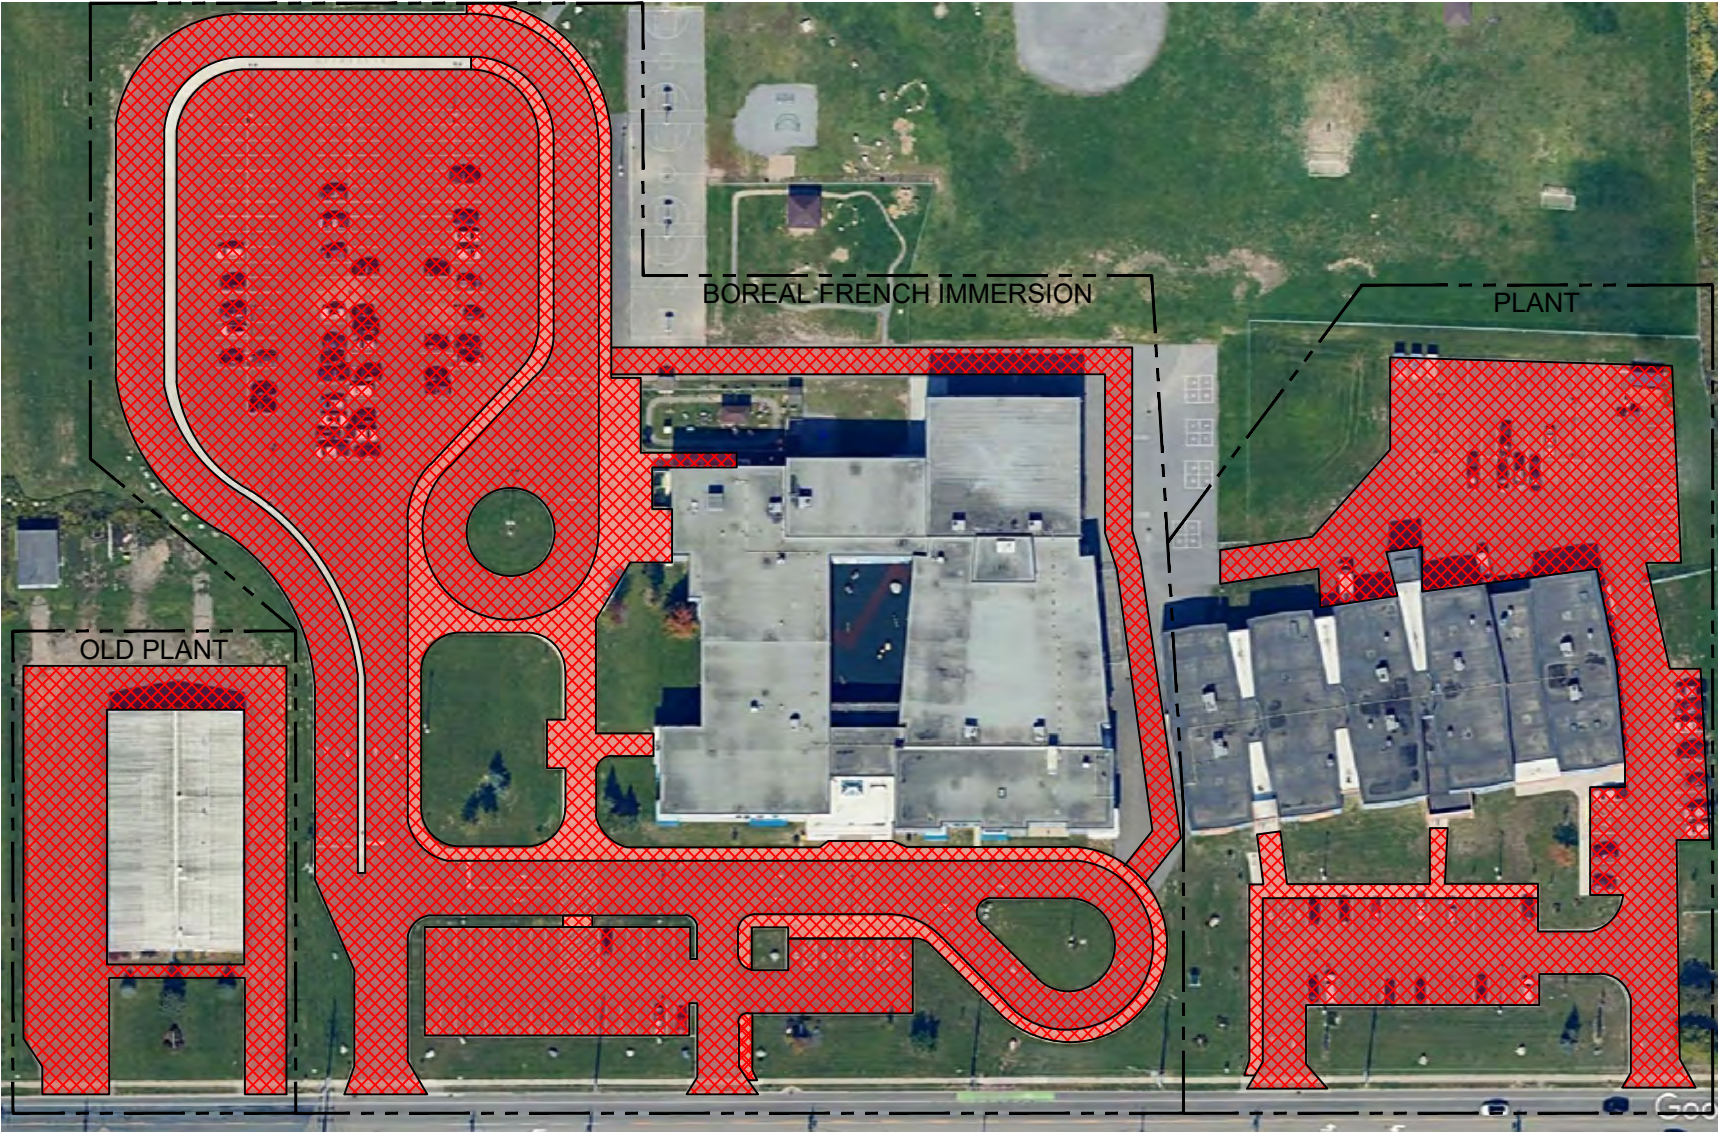

BEN R. MCMULLIN P.S.
SNOW MAP

EDUCATION CENTRE SNOW MAP

F.H. CLERGUE F.I. P.S.
SNOW MAP

PRINCE CHARLES SNOW MAP

QUEEN ELIZABETH P.S. SNOW MAP

RIVER VIEW P.S. SNOW MAP

AREA 3

Boreal/Plant Department/Old Plant Department (232/232A/190 Northern Avenue)

Greenwood (8 Fourth Line)

Kina Awiiya (226 Queen Street West)

Kiwedin (735 North Street)

Northern Heights (210 Grand Boulevard)

Superior Heights (750 North Street)

Tarentorus (96 Northwood Street)

BOREAL F.I. P.S., OLD PLANT AND PLANT OFFICES - SNOW MAP