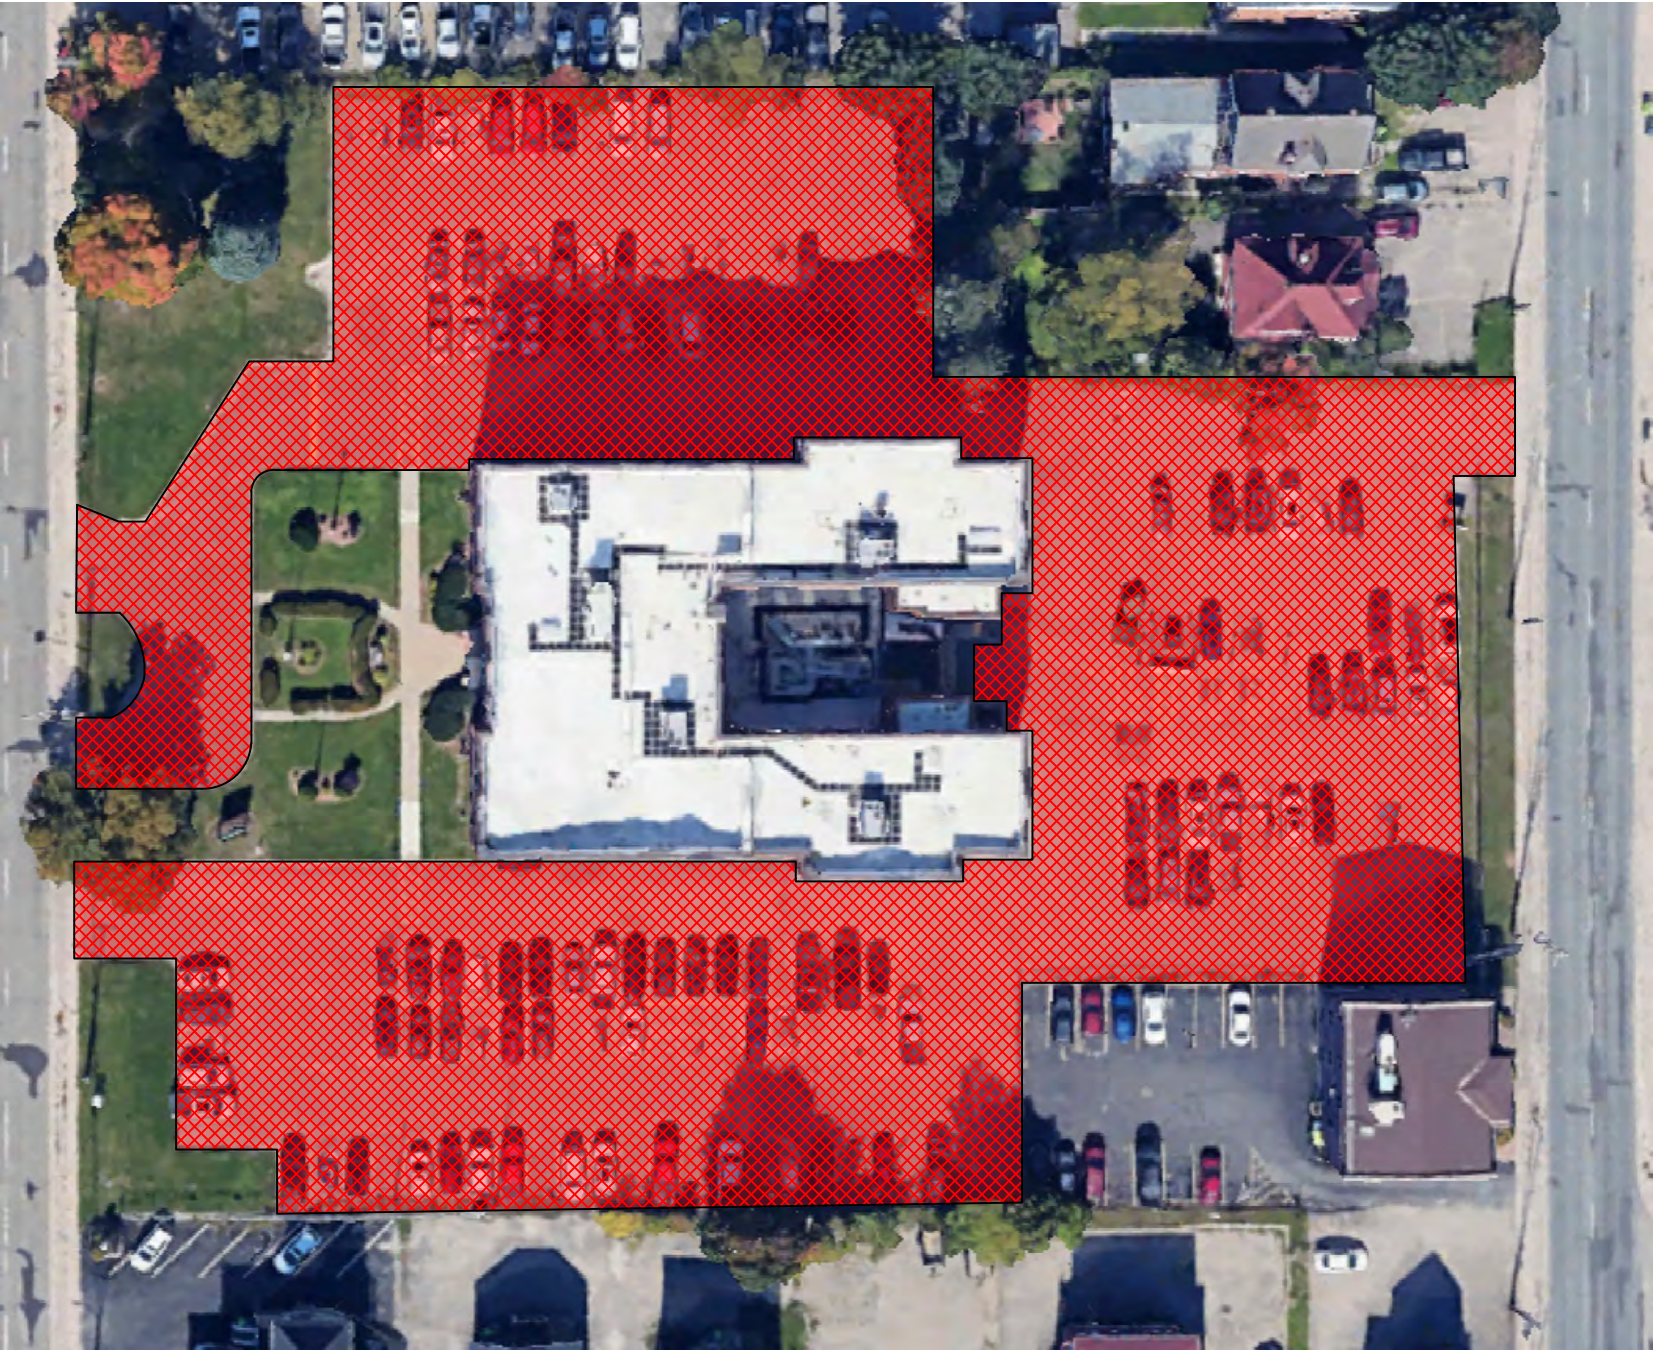

AREA 1

Anna McCrea (250 Mark Street)

East View (75 Arizona Avenue)

Grand View (161 Denwood Drive)

Parkland (54 Amber Street)

Pinewood (3924 Queen Street East)

White Pines (1007 Trunk Road)

ANNA MCREA P.S. SNOW MAP

EAST VIEW P.S. SNOW MAP

GRAND VIEW P.S. SNOW MAP

PARKLAND P.S. SNOW MAP

PINEWOOD P.S. SNOW MAP

WHITE PINES 7-12
SNOW MAP

AREA 2

Ben R. McMullin (24 Paradise Avenue)
Education Centre (644 Albert Street East)
F.H. Clergue (80 Weldon Avenue)
Prince Charles (550 Northern Avenue)
Queen Elizabeth (139 Elizabeth Street)
River View (51 Wireless Avenue)

BEN R. MCMULLIN P.S.
SNOW MAP

EDUCATION CENTRE SNOW MAP

F.H. CLERGUE F.I. P.S.
SNOW MAP

PRINCE CHARLES SNOW MAP

QUEEN ELIZABETH P.S. SNOW MAP

RIVER VIEW P.S. SNOW MAP

AREA 3

Boreal/Plant Department/Old Plant Department (232/232A/190 Northern Avenue)