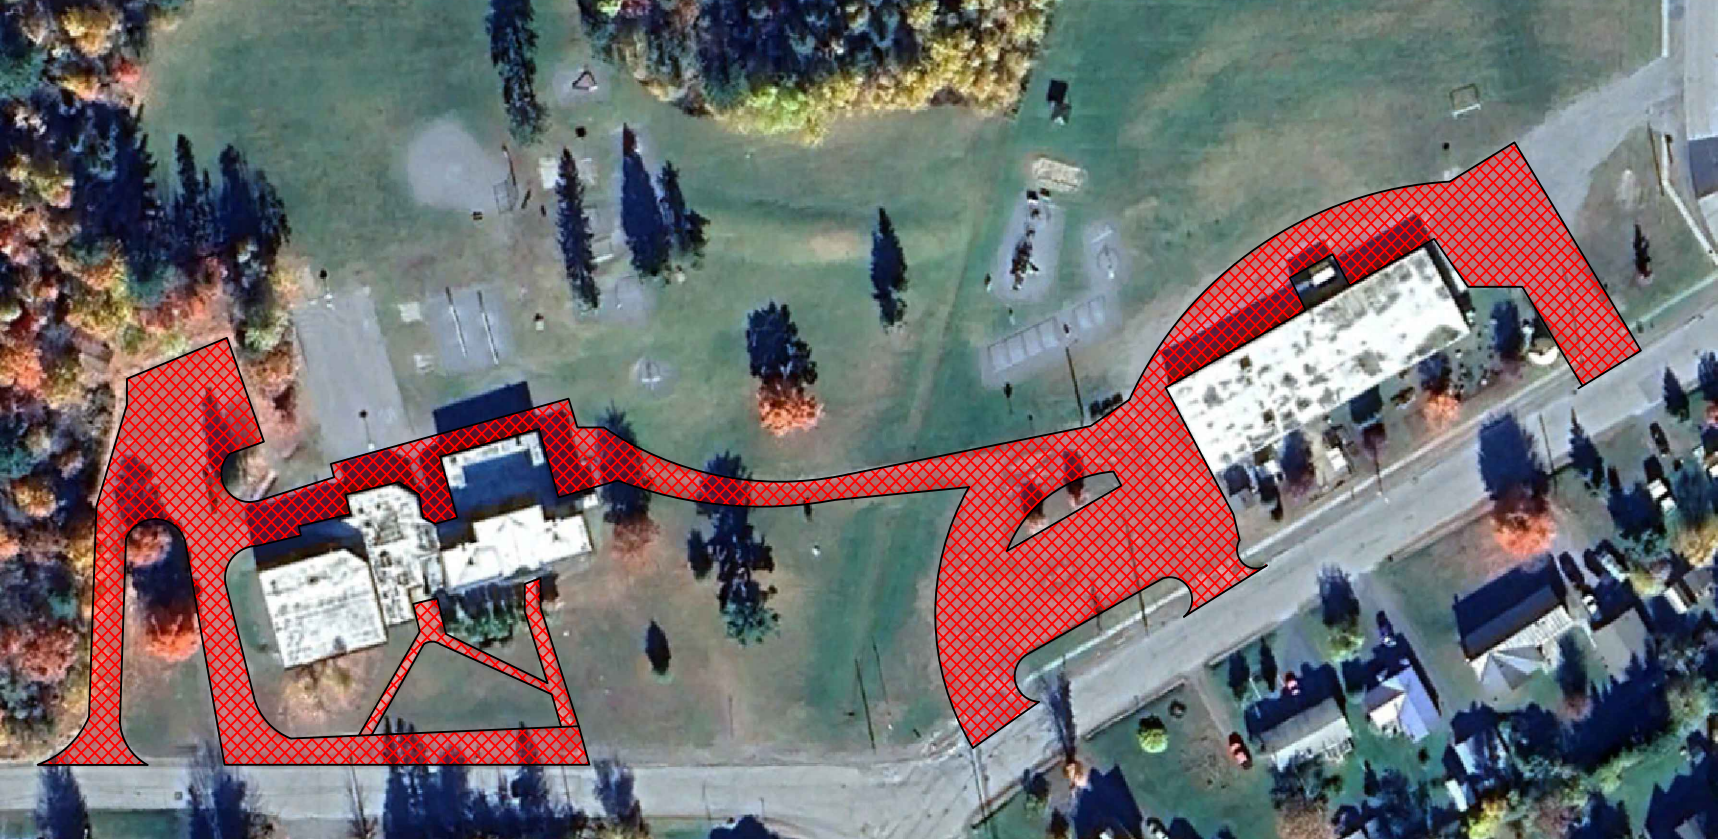

CAES/CENTRAL ALGOMA 7-12 SNOW MAP

ECHO BAY CENTRAL P.S. SNOW MAP

ST. JOSEPH ISLAND P.S.
SNOW MAP

THESSALON P.S.
SNOW MAP

AREA 7

Sir James Dunn (36 McKinley Avenue, Wawa)
Michipicoten (86 Magpie Road, Wawa)

MICHIPICOTEN H.S. SNOW MAP

SIR JAMES DUNN P.S. SNOW MAP

AREA 8

Central Avenue (81 Central Avenue, Elliot Lake)
Elliot Lake 7-12 (303 Mississauga Avenue, Elliot Lake)
Esten Park (115 Hergott Avenue, Elliot Lake)