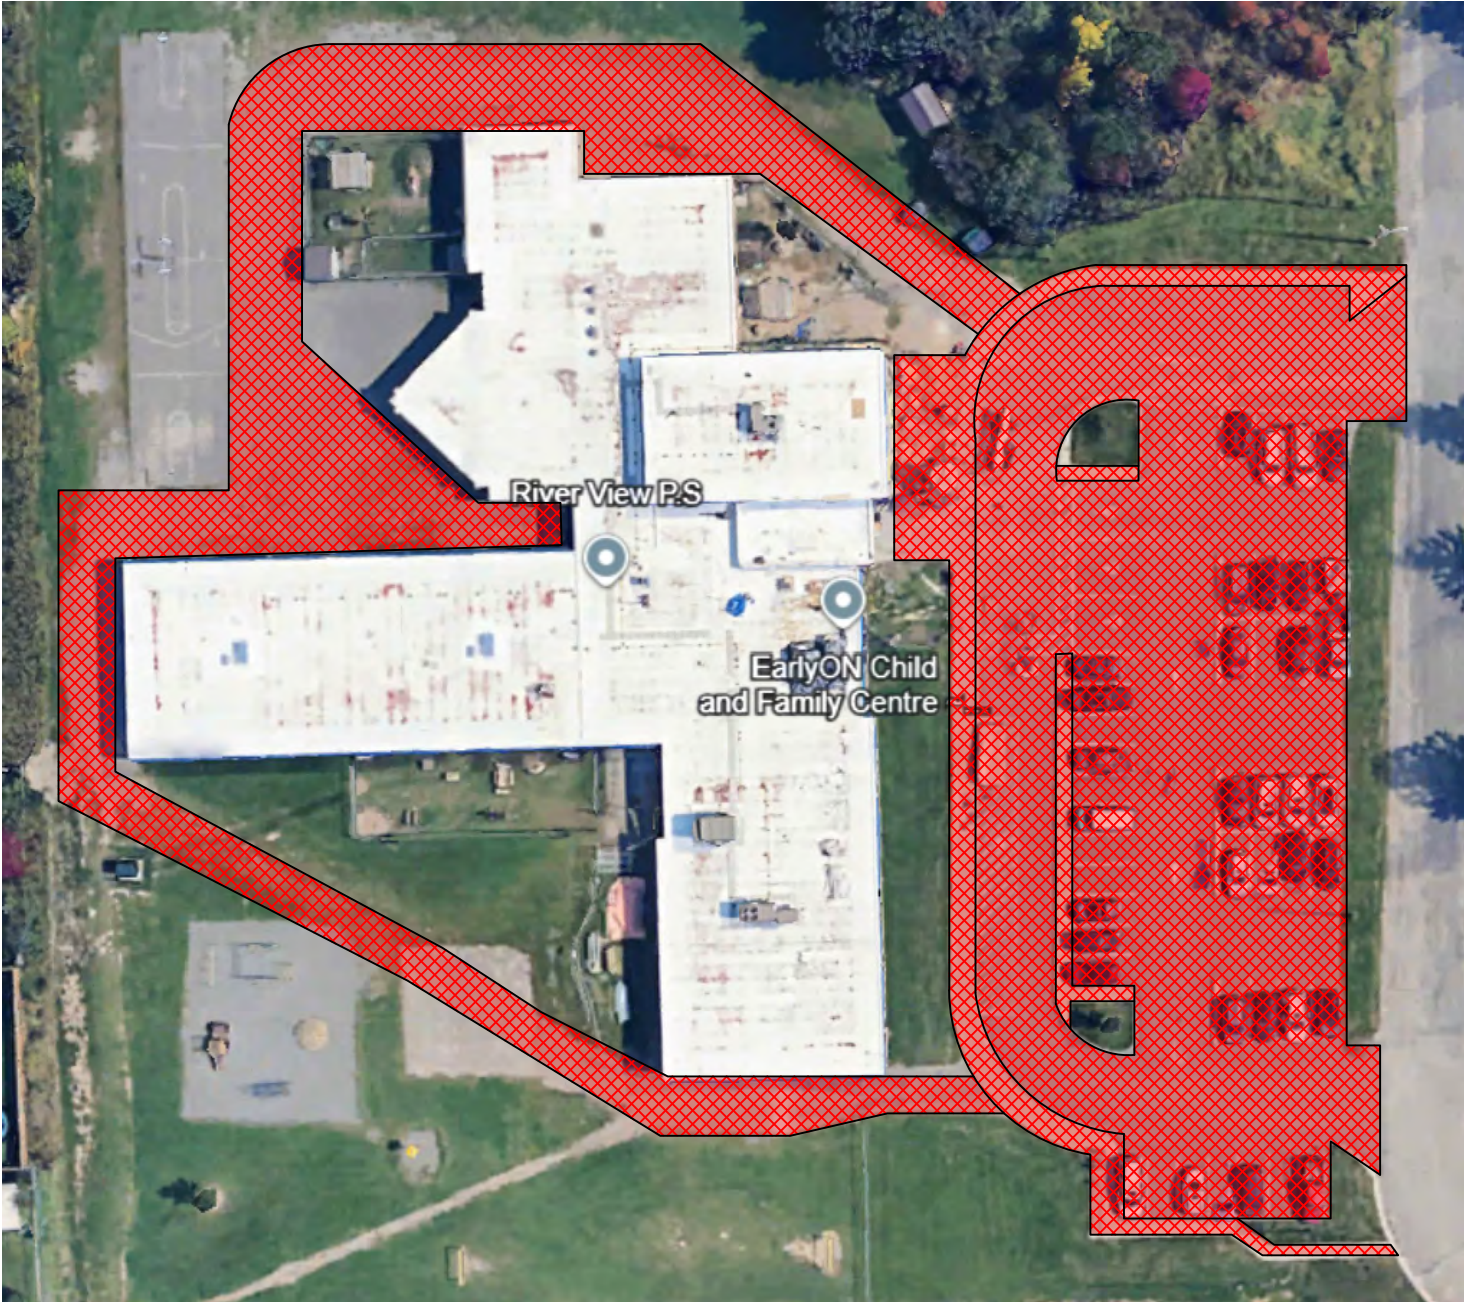

BEN R. MCMULLIN P.S.
SNOW MAP

EDUCATION CENTRE SNOW MAP

F.H. CLERGUE F.I. P.S.
SNOW MAP

PRINCE CHARLES SNOW MAP

QUEEN ELIZABETH P.S. SNOW MAP

RIVER VIEW P.S. SNOW MAP

AREA 3

Boreal/Plant Department/Old Plant Department (232/232A/190 Northern Avenue)

Greenwood (8 Fourth Line)

Kina Awiiya (226 Queen Street West)

Kiwedin (735 North Street)

Northern Heights (210 Grand Boulevard)

Superior Heights (750 North Street)

Tarentorus (96 Northwood Street)

BOREAL F.I. P.S., OLD PLANT AND PLANT OFFICES - SNOW MAP