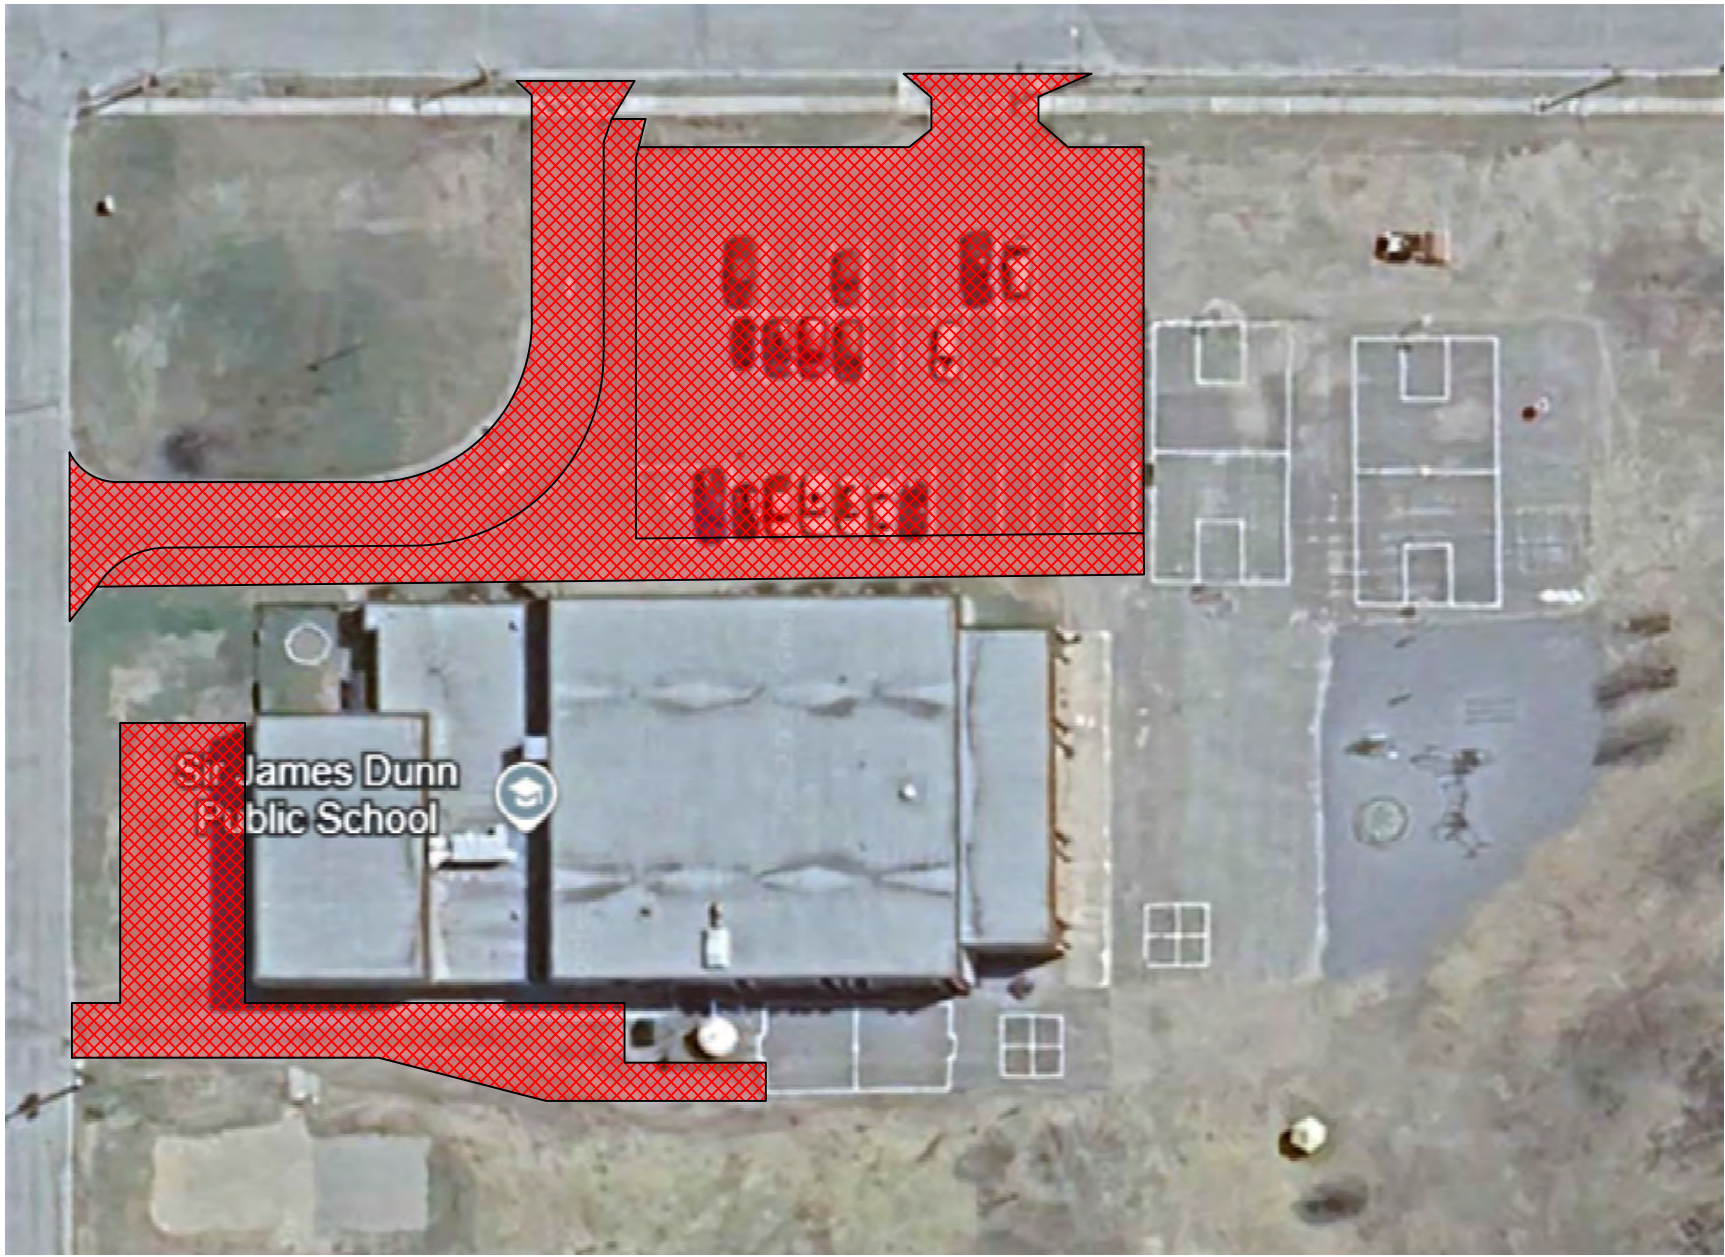

SIR JAMES DUNN P.S. SNOW MAP