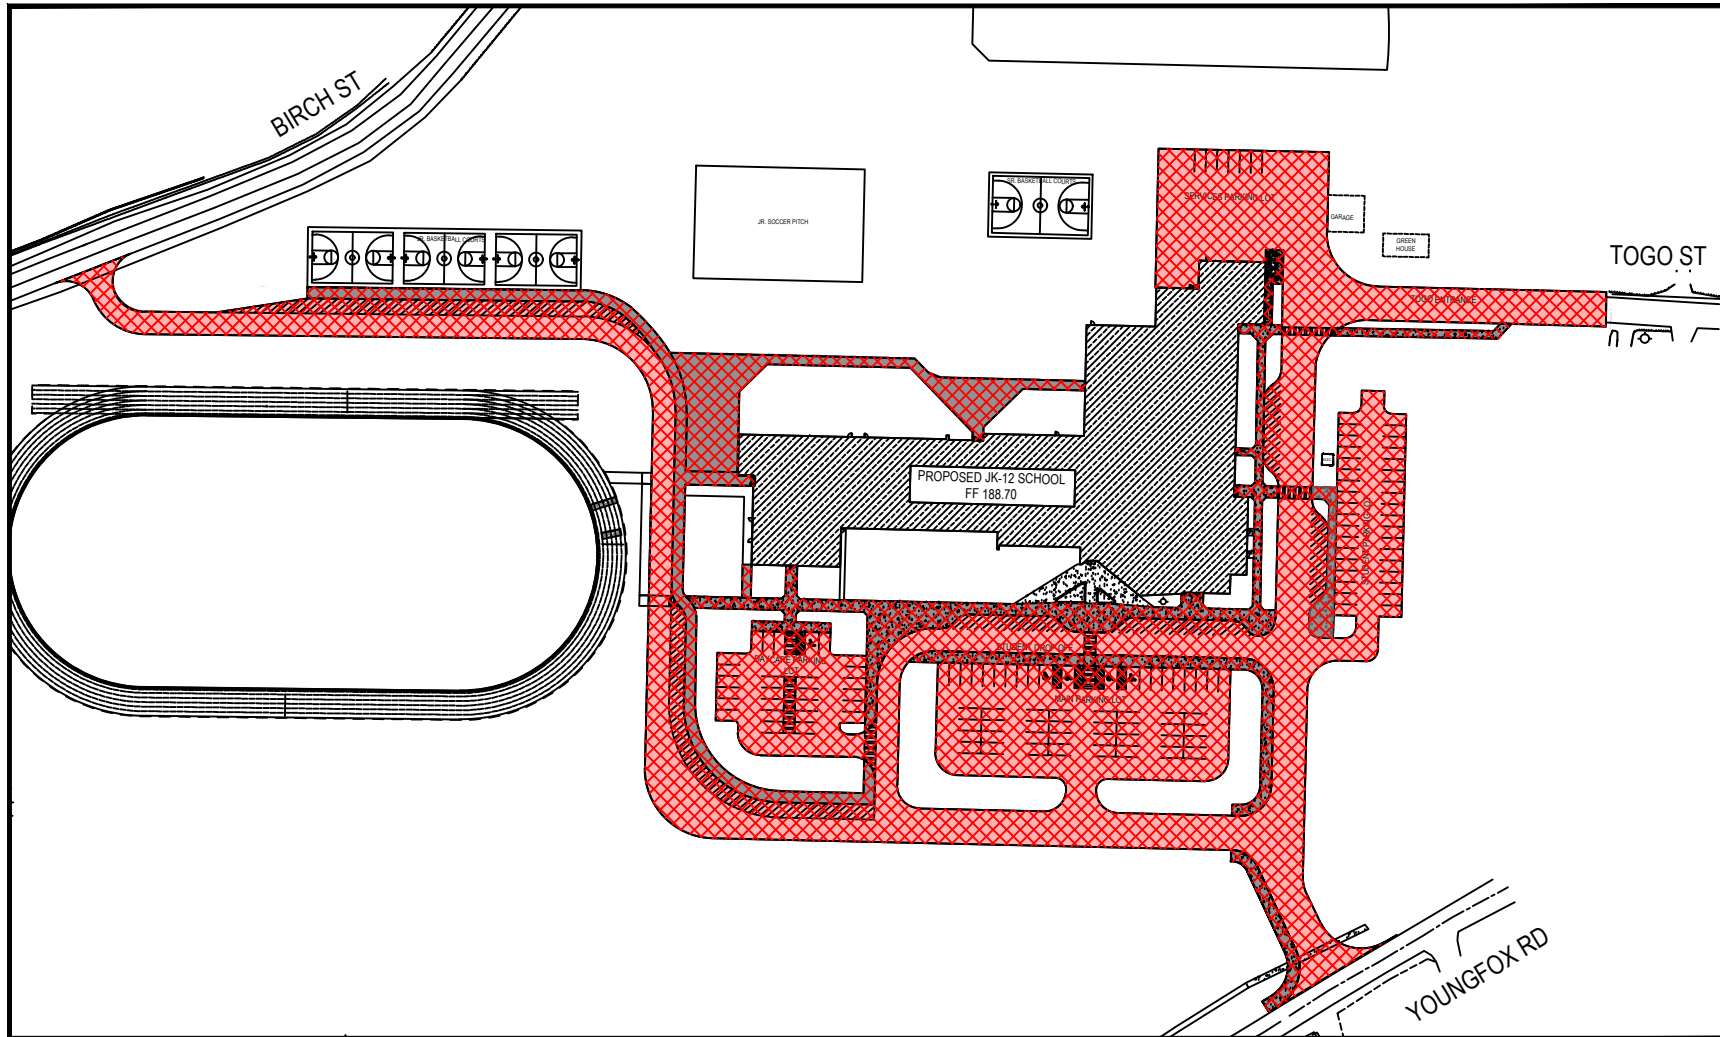

BLIND RIVER JK-12 SNOW MAP