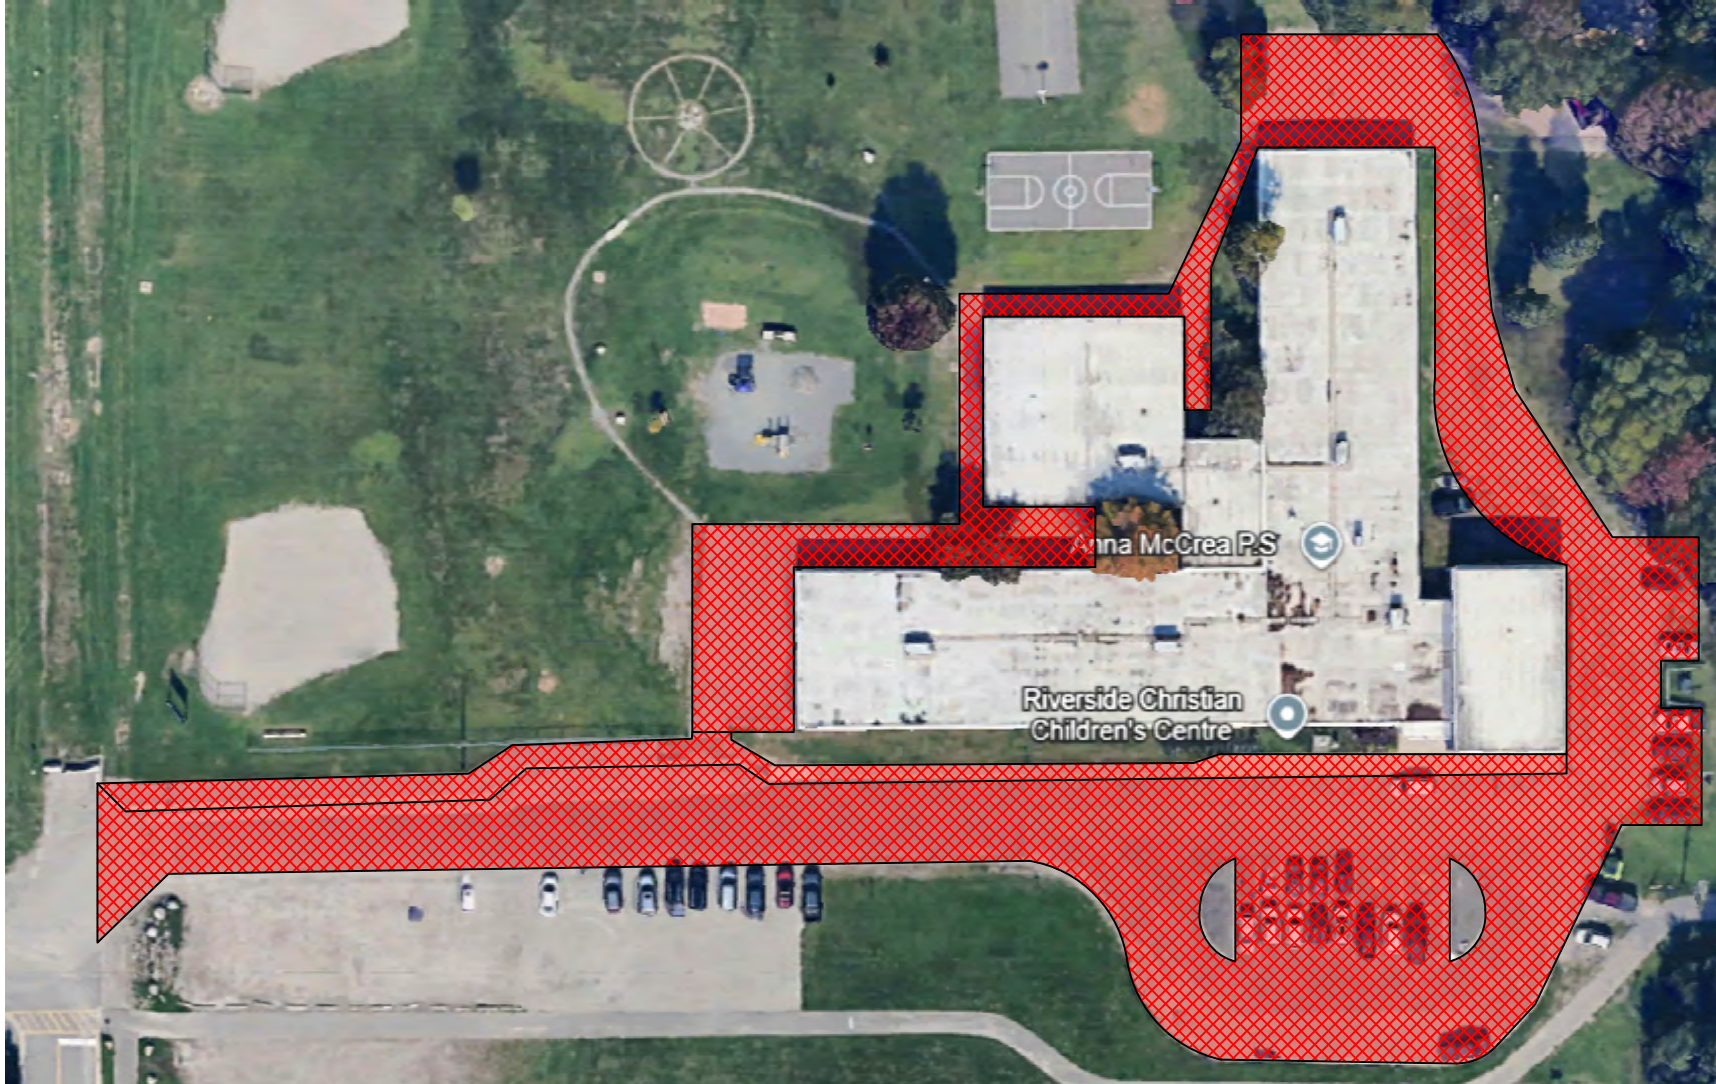

AREA 1

Anna McCrea (250 Mark Street)

East View (75 Arizona Avenue)

Grand View (161 Denwood Drive)

Parkland (54 Amber Street)

Pinewood (3924 Queen Street East)

White Pines (1007 Trunk Road)

ANNA MCREA P.S. SNOW MAP

EAST VIEW P.S. SNOW MAP

GRAND VIEW P.S. SNOW MAP

PARKLAND P.S. SNOW MAP

PINEWOOD P.S. SNOW MAP

WHITE PINES 7-12
SNOW MAP

AREA 2

Ben R. McMullin (24 Paradise Avenue)
Education Centre (644 Albert Street East)
F.H. Clergue (80 Weldon Avenue)
Prince Charles (550 Northern Avenue)
Queen Elizabeth (139 Elizabeth Street)
River View (51 Wireless Avenue)

BEN R. MCMULLIN P.S.
SNOW MAP

EDUCATION CENTRE SNOW MAP

F.H. CLERGUE F.I. P.S.
SNOW MAP

PRINCE CHARLES SNOW MAP

QUEEN ELIZABETH P.S. SNOW MAP

RIVER VIEW P.S. SNOW MAP

AREA 3

Boreal/Plant Department/Old Plant Department (232/232A/190 Northern Avenue)