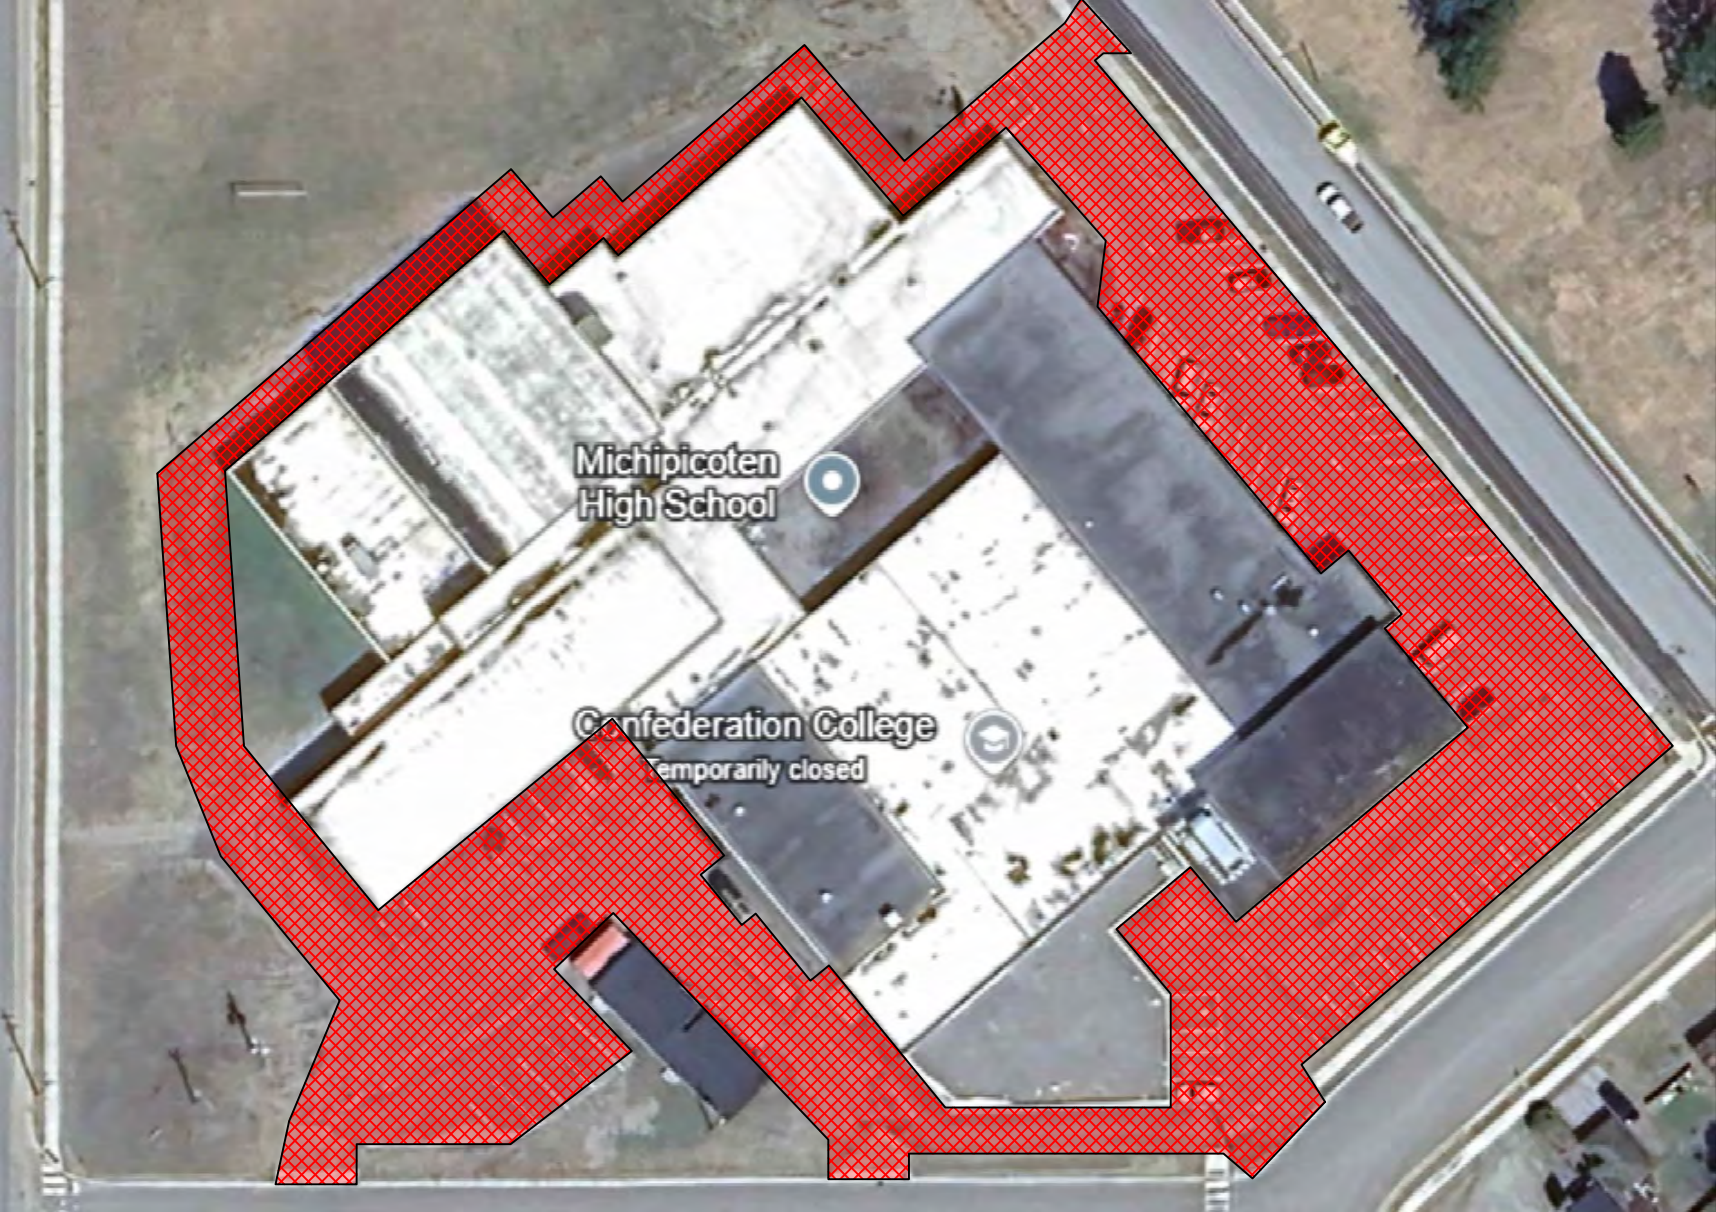

CAES/CENTRAL ALGOMA 7-12 SNOW MAP

ECHO BAY CENTRAL P.S. SNOW MAP

ST. JOSEPH ISLAND P.S.
SNOW MAP

THESSALON P.S.
SNOW MAP

AREA 7

Sir James Dunn (36 McKinley Avenue, Wawa)
Michipicoten (86 Magpie Road, Wawa)

MICHIPICOTEN H.S. SNOW MAP

SIR JAMES DUNN P.S. SNOW MAP

AREA 8

Central Avenue (81 Central Avenue, Elliot Lake)
Elliot Lake 7-12 (303 Mississauga Avenue, Elliot Lake)
Esten Park (115 Hergott Avenue, Elliot Lake)

CENTRAL AVENUE P.S.
SNOW MAP

ELLIOT LAKE 7-12
SNOW MAP

ESTEN PARK F.I. P.S.
SNOW MAP

AREA 9

Blind River JK-12 (158 Youngfox Road, Blind River)

Blind River P.S. (19 Hanes Avenue, Blind River)

W.C. Eaket (147 Woodward Avenue, Blind River)