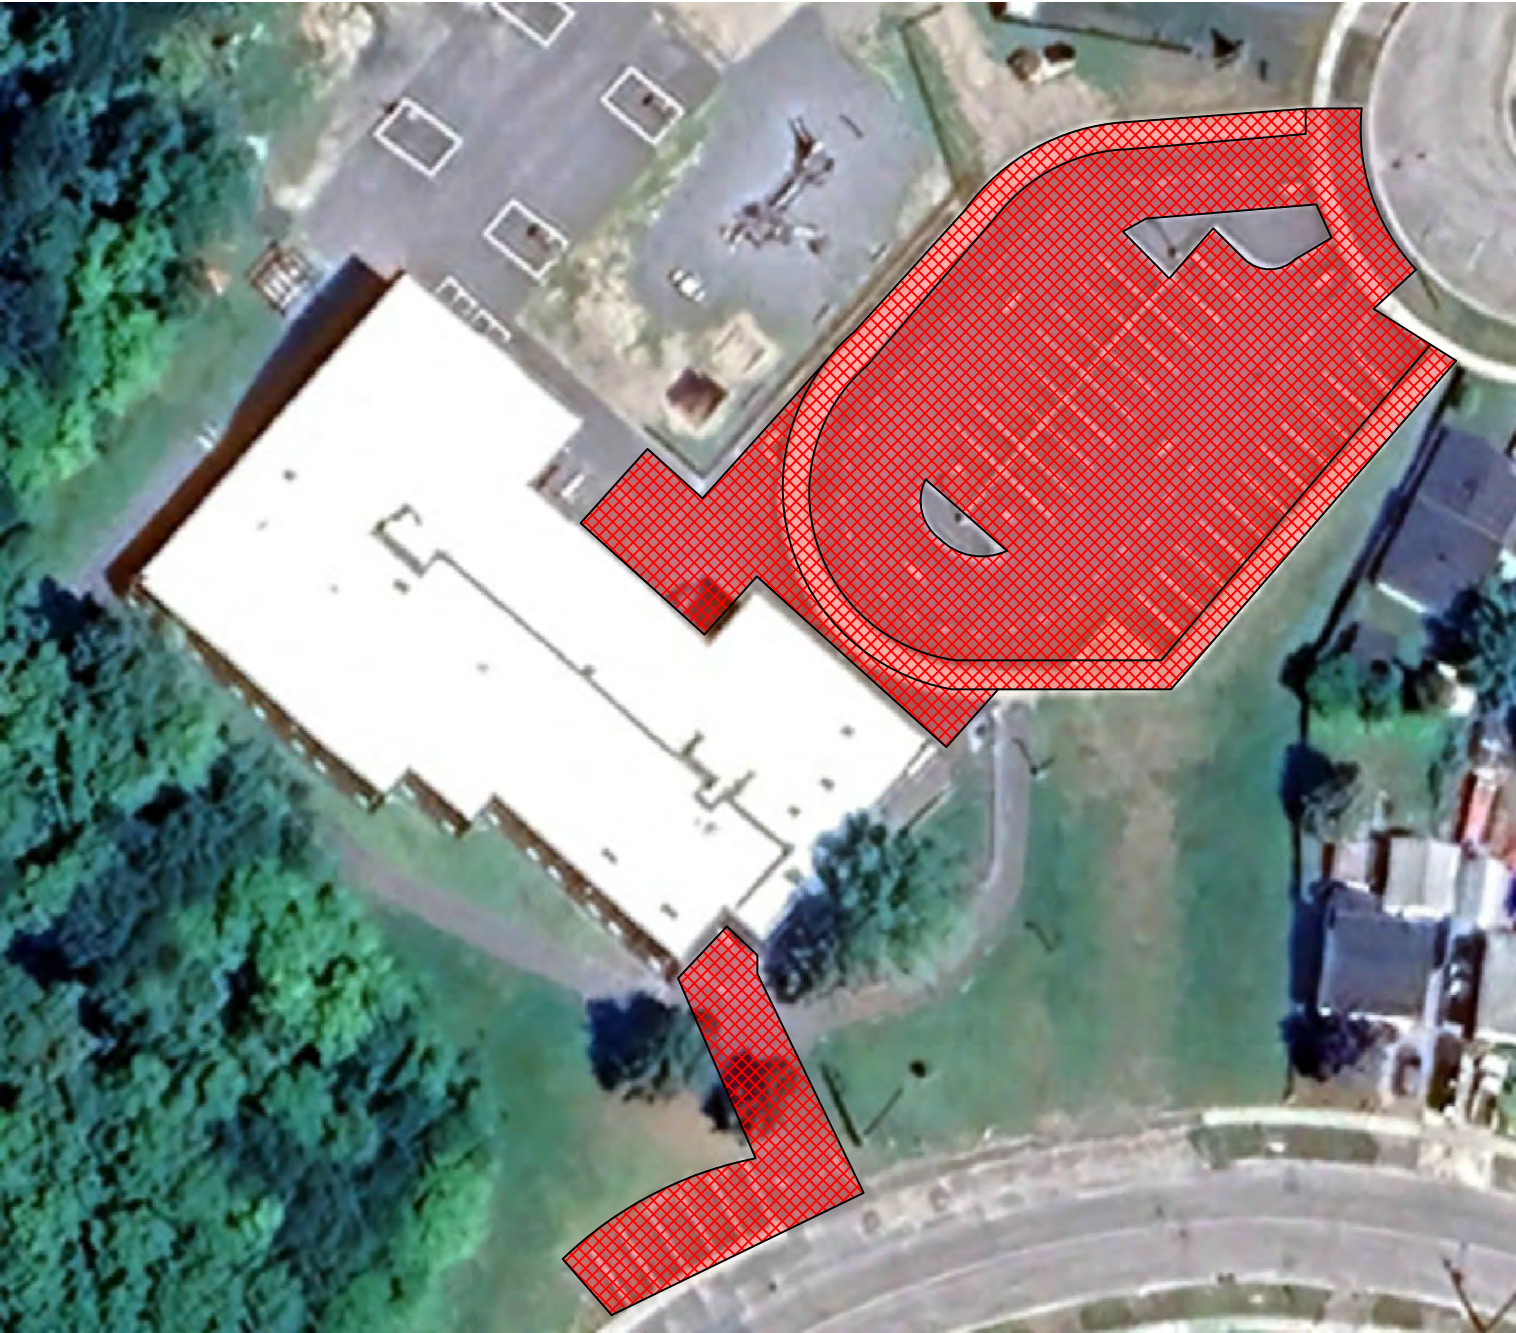

MICHIPICOTEN H.S. SNOW MAP

SIR JAMES DUNN P.S. SNOW MAP

AREA 8

Central Avenue (81 Central Avenue, Elliot Lake)
Elliot Lake 7-12 (303 Mississauga Avenue, Elliot Lake)
Esten Park (115 Hergott Avenue, Elliot Lake)

CENTRAL AVENUE P.S.
SNOW MAP

ELLIOT LAKE 7-12
SNOW MAP

ESTEN PARK F.I. P.S.
SNOW MAP

AREA 9

Blind River JK-12 (158 Youngfox Road, Blind River)

Blind River P.S. (19 Hanes Avenue, Blind River)

W.C. Eaket (147 Woodward Avenue, Blind River)