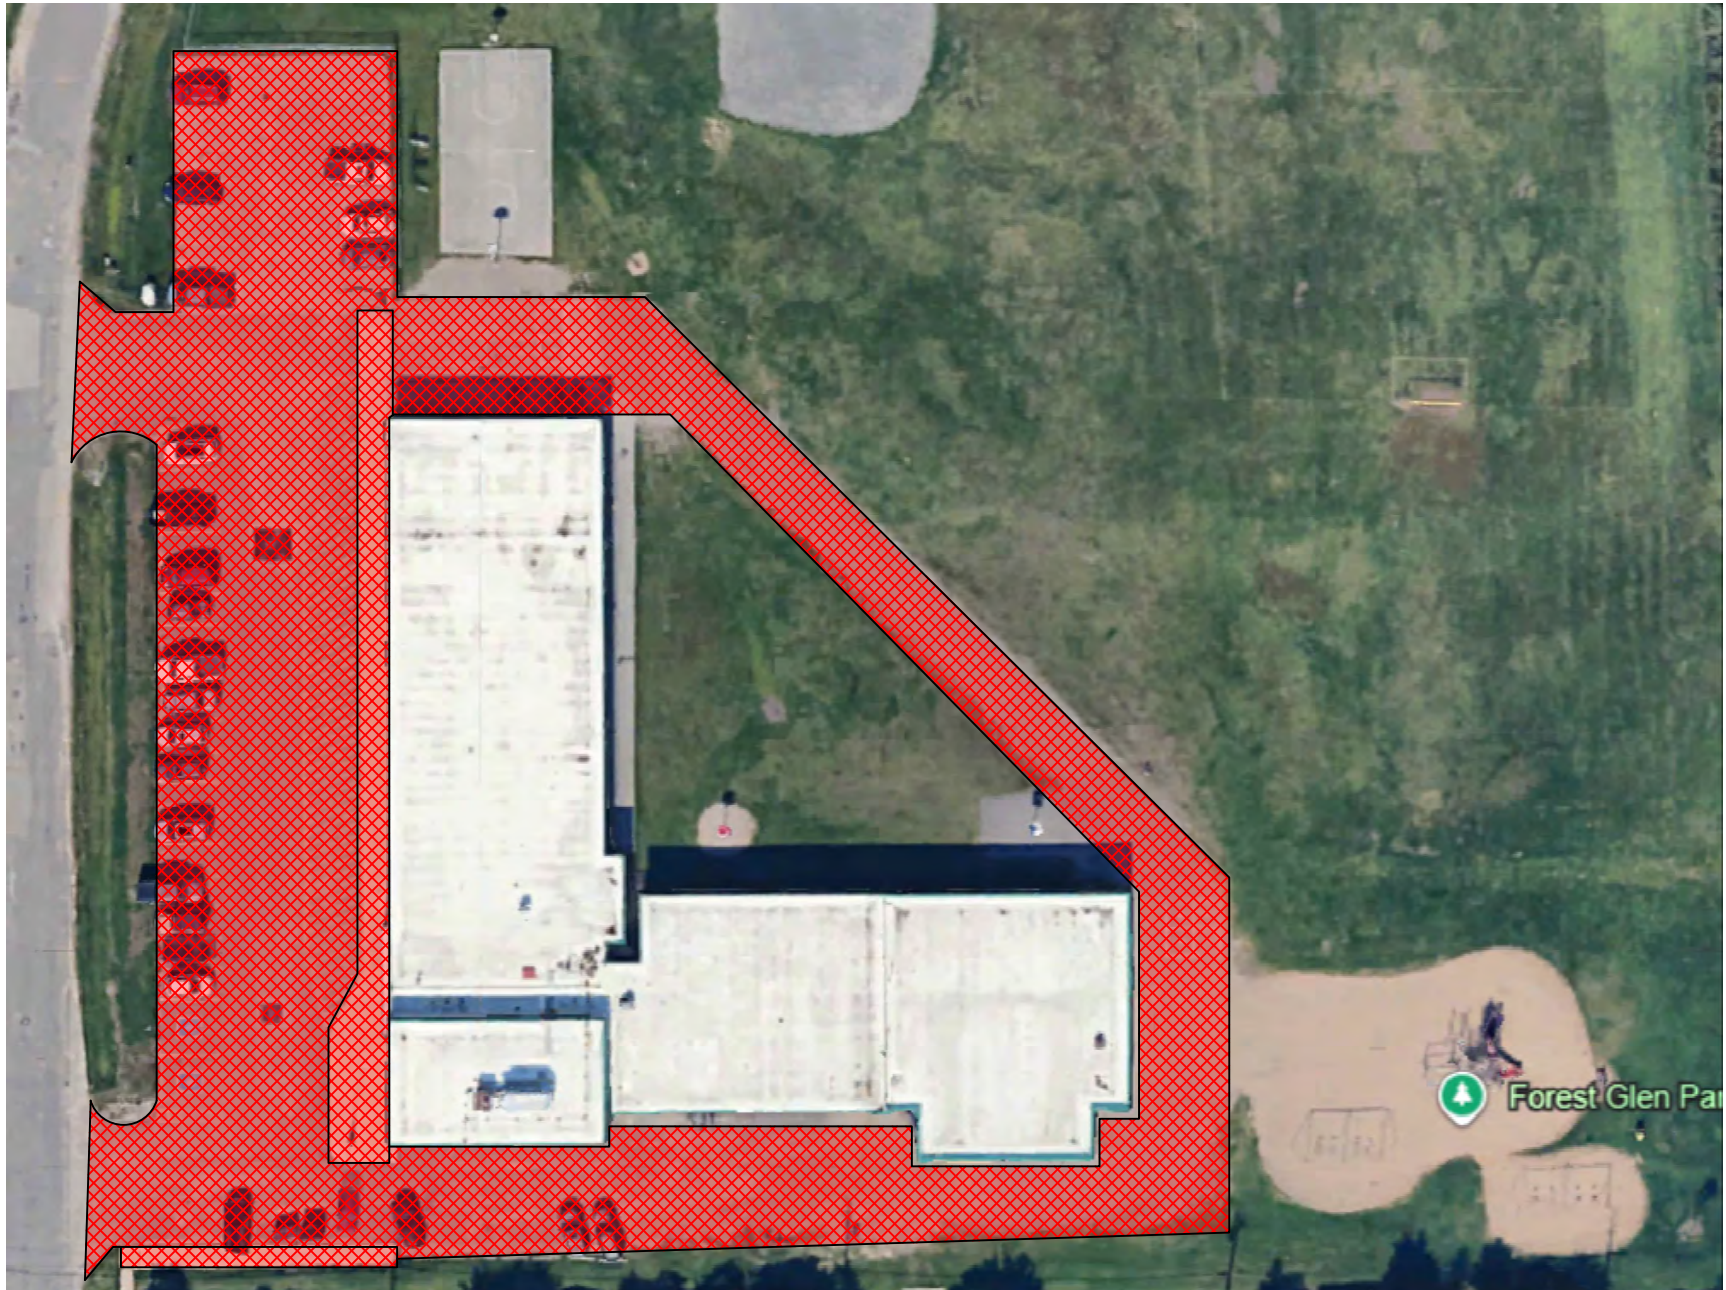

AREA 1

Anna McCrea (250 Mark Street)

East View (75 Arizona Avenue)

Grand View (161 Denwood Drive)

Parkland (54 Amber Street)

Pinewood (3924 Queen Street East)

White Pines (1007 Trunk Road)

ANNA MCREA P.S. SNOW MAP

EAST VIEW P.S. SNOW MAP

GRAND VIEW P.S. SNOW MAP

PARKLAND P.S. SNOW MAP

PINEWOOD P.S. SNOW MAP

WHITE PINES 7-12
SNOW MAP

AREA 2

Ben R. McMullin (24 Paradise Avenue)
Education Centre (644 Albert Street East)
F.H. Clergue (80 Weldon Avenue)
Prince Charles (550 Northern Avenue)
Queen Elizabeth (139 Elizabeth Street)
River View (51 Wireless Avenue)

BEN R. MCMULLIN P.S.
SNOW MAP

EDUCATION CENTRE SNOW MAP

F.H. CLERGUE F.I. P.S.
SNOW MAP

PRINCE CHARLES SNOW MAP

QUEEN ELIZABETH P.S. SNOW MAP

RIVER VIEW P.S. SNOW MAP

AREA 3

Boreal/Plant Department/Old Plant Department (232/232A/190 Northern Avenue)