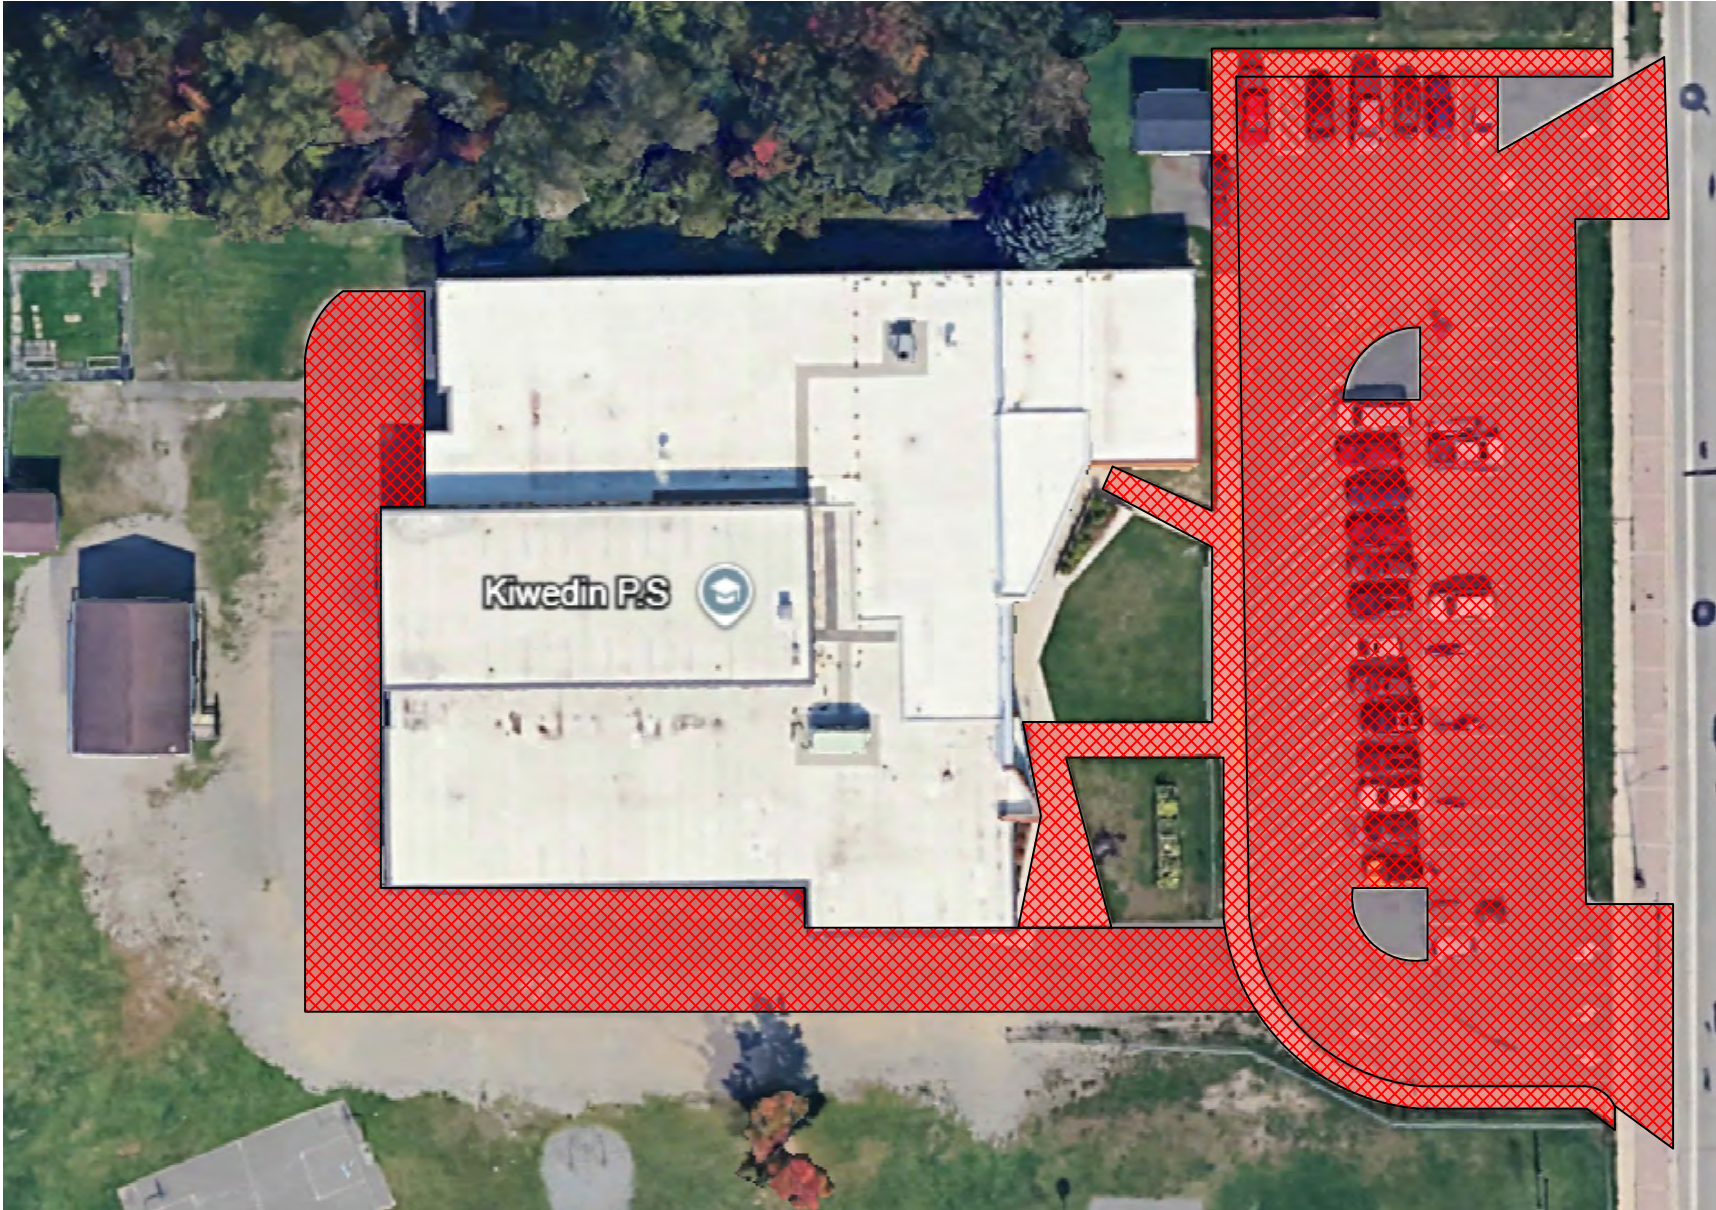

KIWEDIN P.S.
SNOW MAP