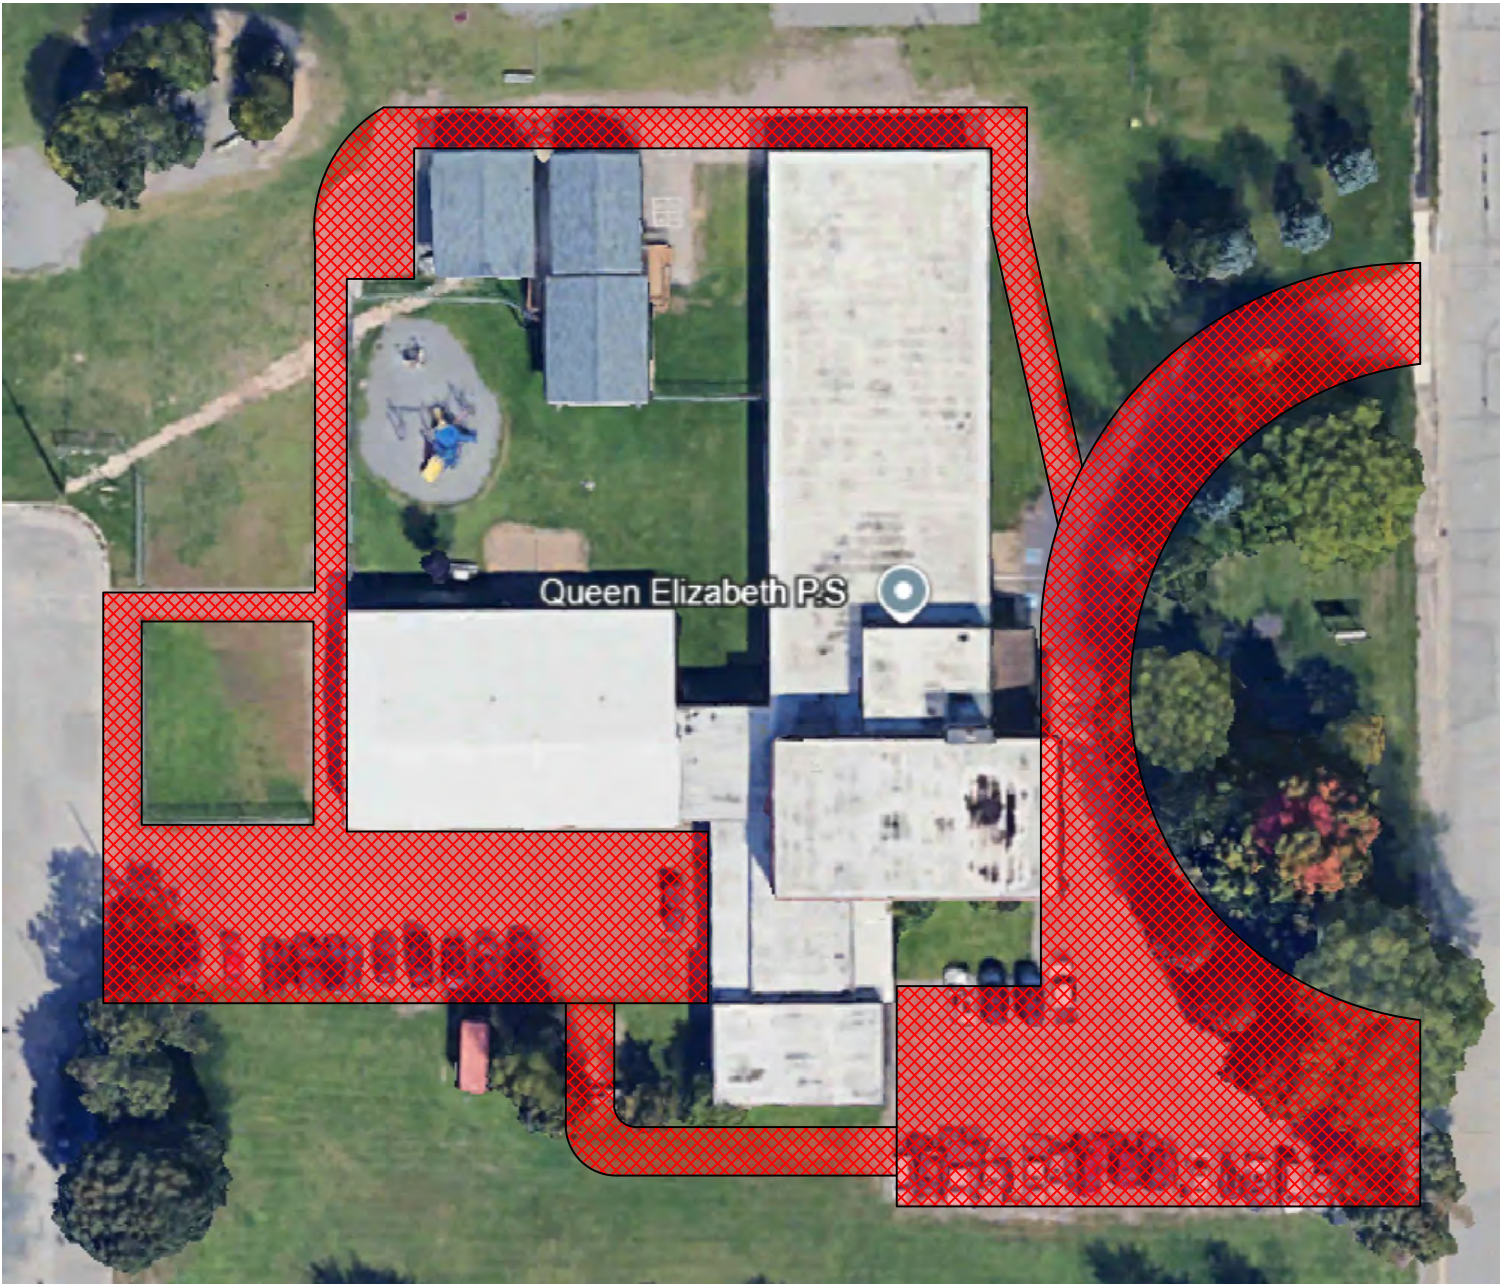

AREA 1

Anna McCrea (250 Mark Street)

East View (75 Arizona Avenue)

Grand View (161 Denwood Drive)

Parkland (54 Amber Street)

Pinewood (3924 Queen Street East)

White Pines (1007 Trunk Road)

ANNA MCREA P.S. SNOW MAP

BEN R. MCMULLIN P.S.
SNOW MAP

EDUCATION CENTRE SNOW MAP

F.H. CLERGUE F.I. P.S.
SNOW MAP

PRINCE CHARLES SNOW MAP

QUEEN ELIZABETH P.S. SNOW MAP

RIVER VIEW P.S. SNOW MAP

AREA 3

Boreal/Plant Department/Old Plant Department (232/232A/190 Northern Avenue)