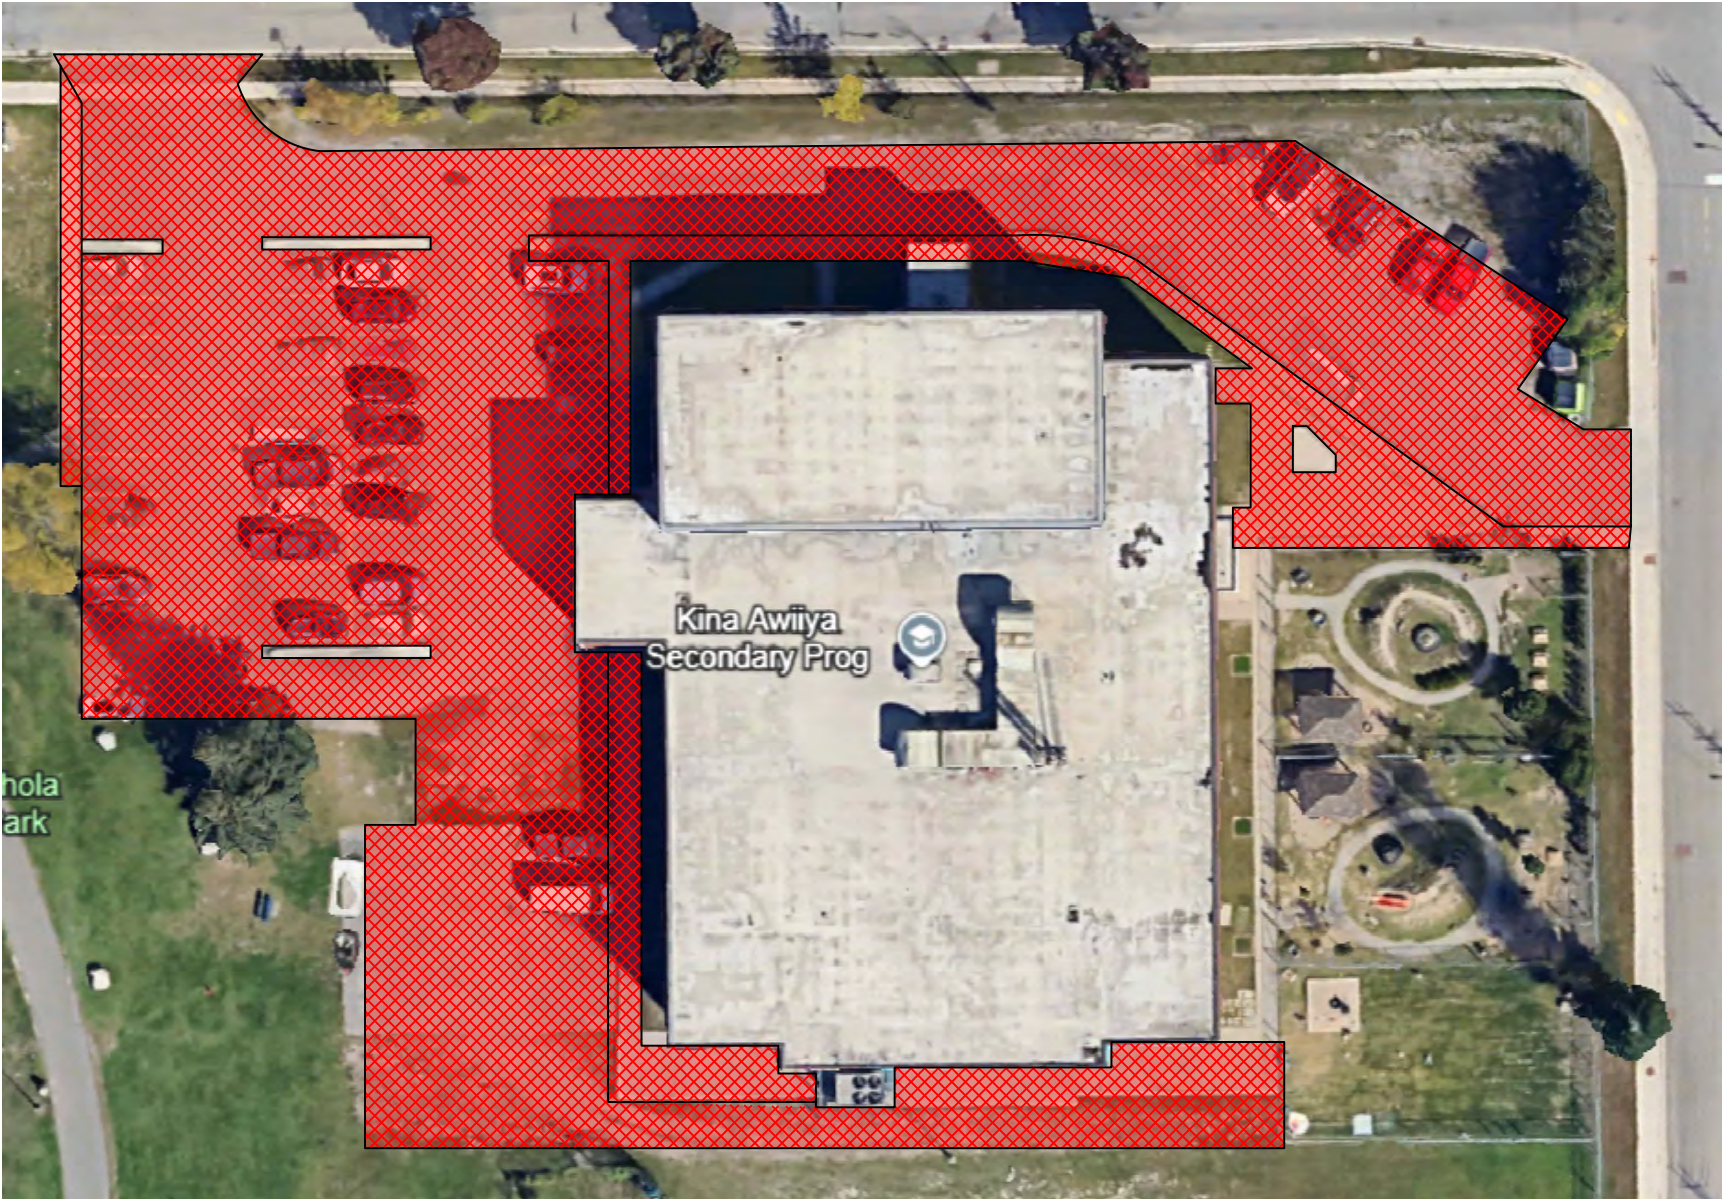

KINA AWIIYA SECONDARY PROGRAM SNOW MAP