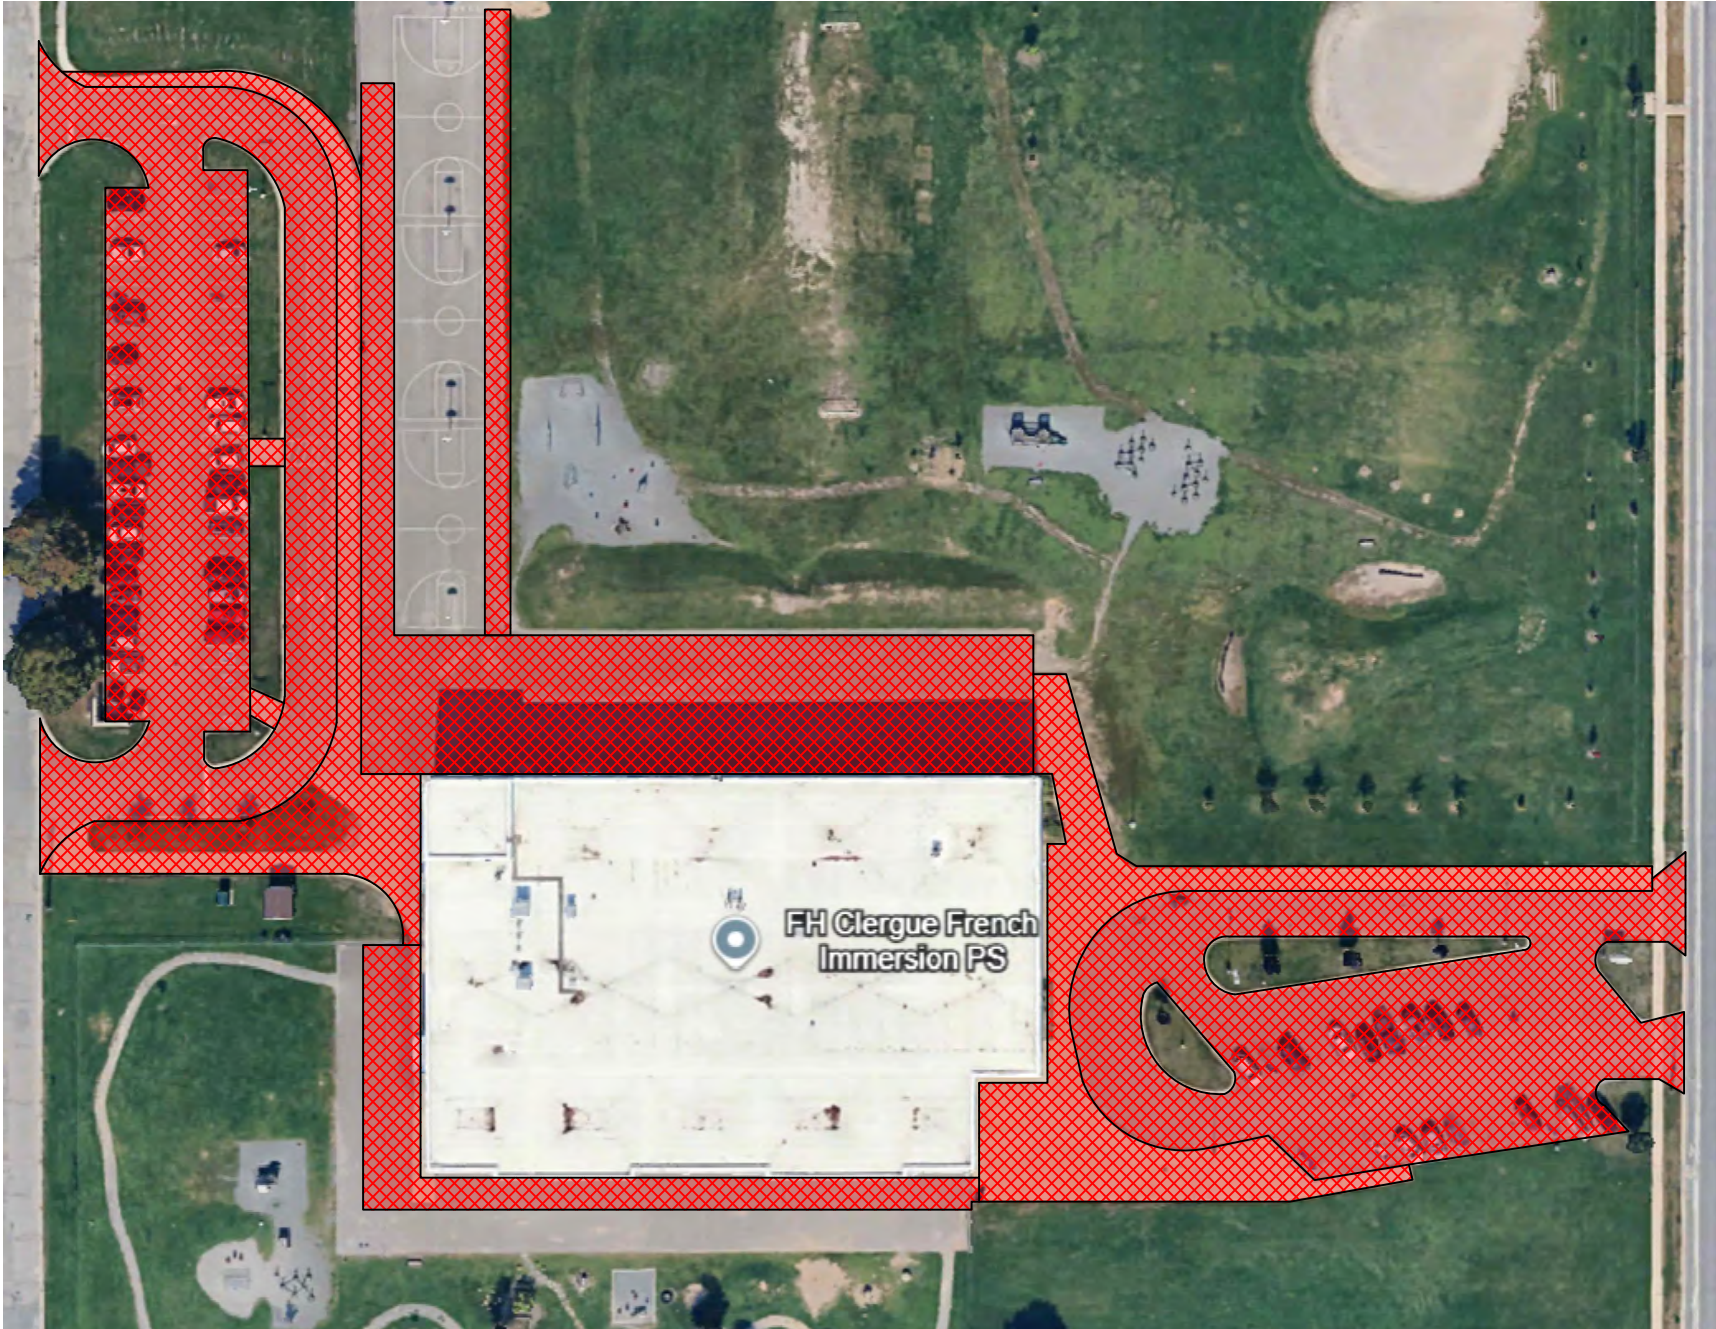

AREA 1

Anna McCrea (250 Mark Street)

East View (75 Arizona Avenue)

Grand View (161 Denwood Drive)

Parkland (54 Amber Street)

Pinewood (3924 Queen Street East)

White Pines (1007 Trunk Road)

ANNA MCREA P.S. SNOW MAP

EAST VIEW P.S. SNOW MAP

GRAND VIEW P.S. SNOW MAP

PARKLAND P.S. SNOW MAP

PINEWOOD P.S. SNOW MAP

WHITE PINES 7-12
SNOW MAP

AREA 2

Ben R. McMullin (24 Paradise Avenue)
Education Centre (644 Albert Street East)
F.H. Clergue (80 Weldon Avenue)
Prince Charles (550 Northern Avenue)
Queen Elizabeth (139 Elizabeth Street)
River View (51 Wireless Avenue)

BEN R. MCMULLIN P.S.
SNOW MAP

EDUCATION CENTRE SNOW MAP

F.H. CLERGUE F.I. P.S.
SNOW MAP

PRINCE CHARLES SNOW MAP

QUEEN ELIZABETH P.S. SNOW MAP

RIVER VIEW P.S. SNOW MAP

AREA 3

Boreal/Plant Department/Old Plant Department (232/232A/190 Northern Avenue)