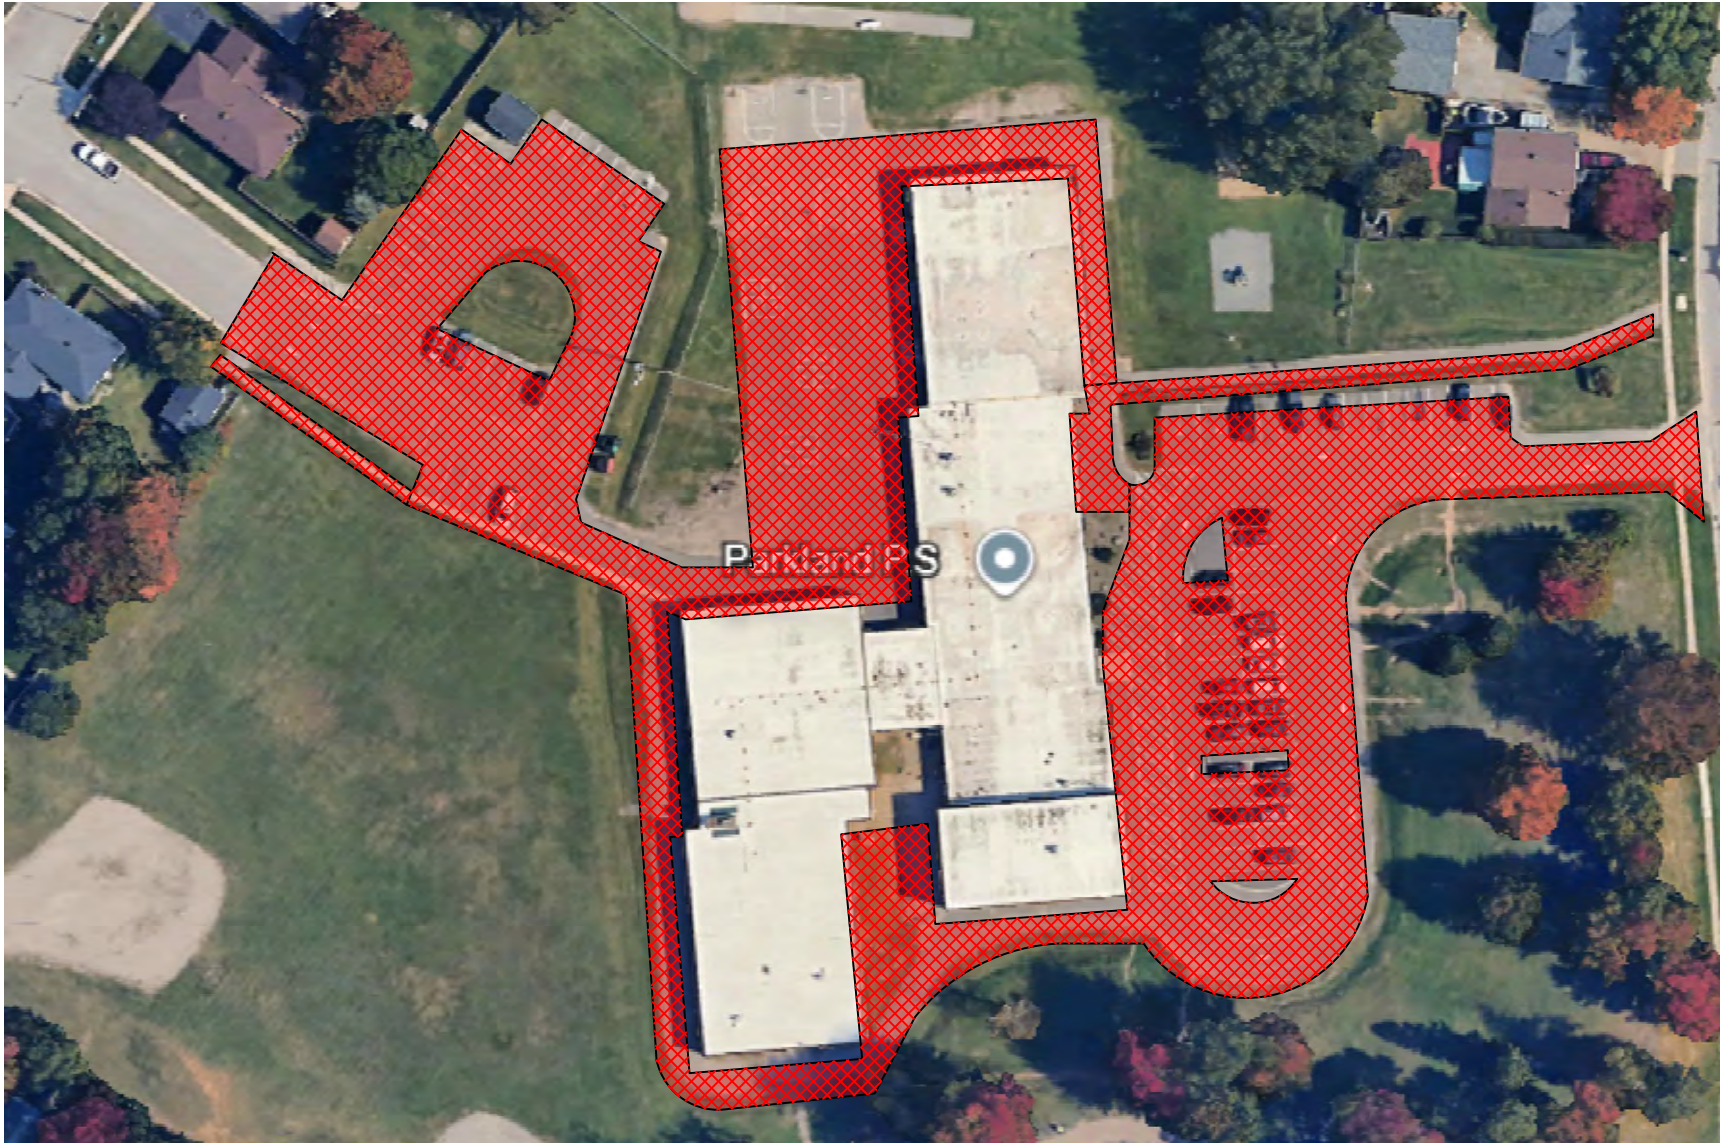

AREA 1

Anna McCrea (250 Mark Street)

East View (75 Arizona Avenue)

Grand View (161 Denwood Drive)

Parkland (54 Amber Street)

Pinewood (3924 Queen Street East)

White Pines (1007 Trunk Road)

ANNA MCREA P.S. SNOW MAP

EAST VIEW P.S. SNOW MAP

GRAND VIEW P.S. SNOW MAP

PARKLAND P.S. SNOW MAP

PINEWOOD P.S. SNOW MAP

WHITE PINES 7-12
SNOW MAP

AREA 2

Ben R. McMullin (24 Paradise Avenue)
Education Centre (644 Albert Street East)
F.H. Clergue (80 Weldon Avenue)
Prince Charles (550 Northern Avenue)
Queen Elizabeth (139 Elizabeth Street)
River View (51 Wireless Avenue)

BEN R. MCMULLIN P.S.
SNOW MAP

EDUCATION CENTRE SNOW MAP

F.H. CLERGUE F.I. P.S.
SNOW MAP

PRINCE CHARLES SNOW MAP

QUEEN ELIZABETH P.S. SNOW MAP

RIVER VIEW P.S. SNOW MAP

AREA 3

Boreal/Plant Department/Old Plant Department (232/232A/190 Northern Avenue)