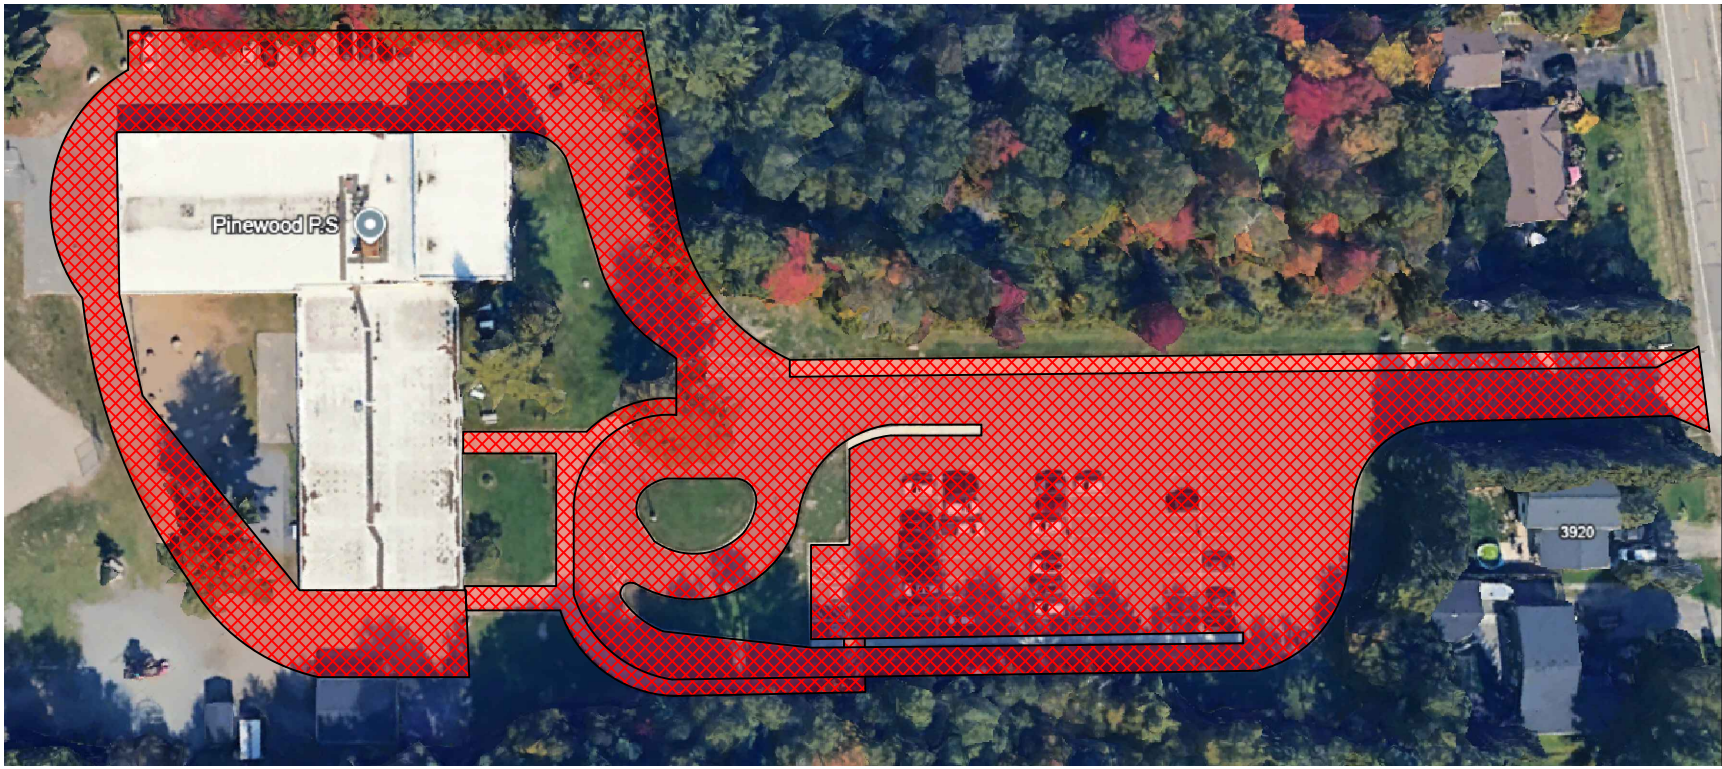

AREA 1

Anna McCrea (250 Mark Street)

East View (75 Arizona Avenue)

Grand View (161 Denwood Drive)

Parkland (54 Amber Street)

Pinewood (3924 Queen Street East)

White Pines (1007 Trunk Road)

ANNA MCREA P.S. SNOW MAP

EAST VIEW P.S. SNOW MAP

GRAND VIEW P.S. SNOW MAP

PARKLAND P.S. SNOW MAP

PINEWOOD P.S. SNOW MAP

WHITE PINES 7-12
SNOW MAP

AREA 2

Ben R. McMullin (24 Paradise Avenue)
Education Centre (644 Albert Street East)
F.H. Clergue (80 Weldon Avenue)
Prince Charles (550 Northern Avenue)
Queen Elizabeth (139 Elizabeth Street)
River View (51 Wireless Avenue)

BEN R. MCMULLIN P.S.
SNOW MAP

EDUCATION CENTRE SNOW MAP

F.H. CLERGUE F.I. P.S.
SNOW MAP

PRINCE CHARLES SNOW MAP

QUEEN ELIZABETH P.S. SNOW MAP

RIVER VIEW P.S. SNOW MAP

AREA 3

Boreal/Plant Department/Old Plant Department (232/232A/190 Northern Avenue)