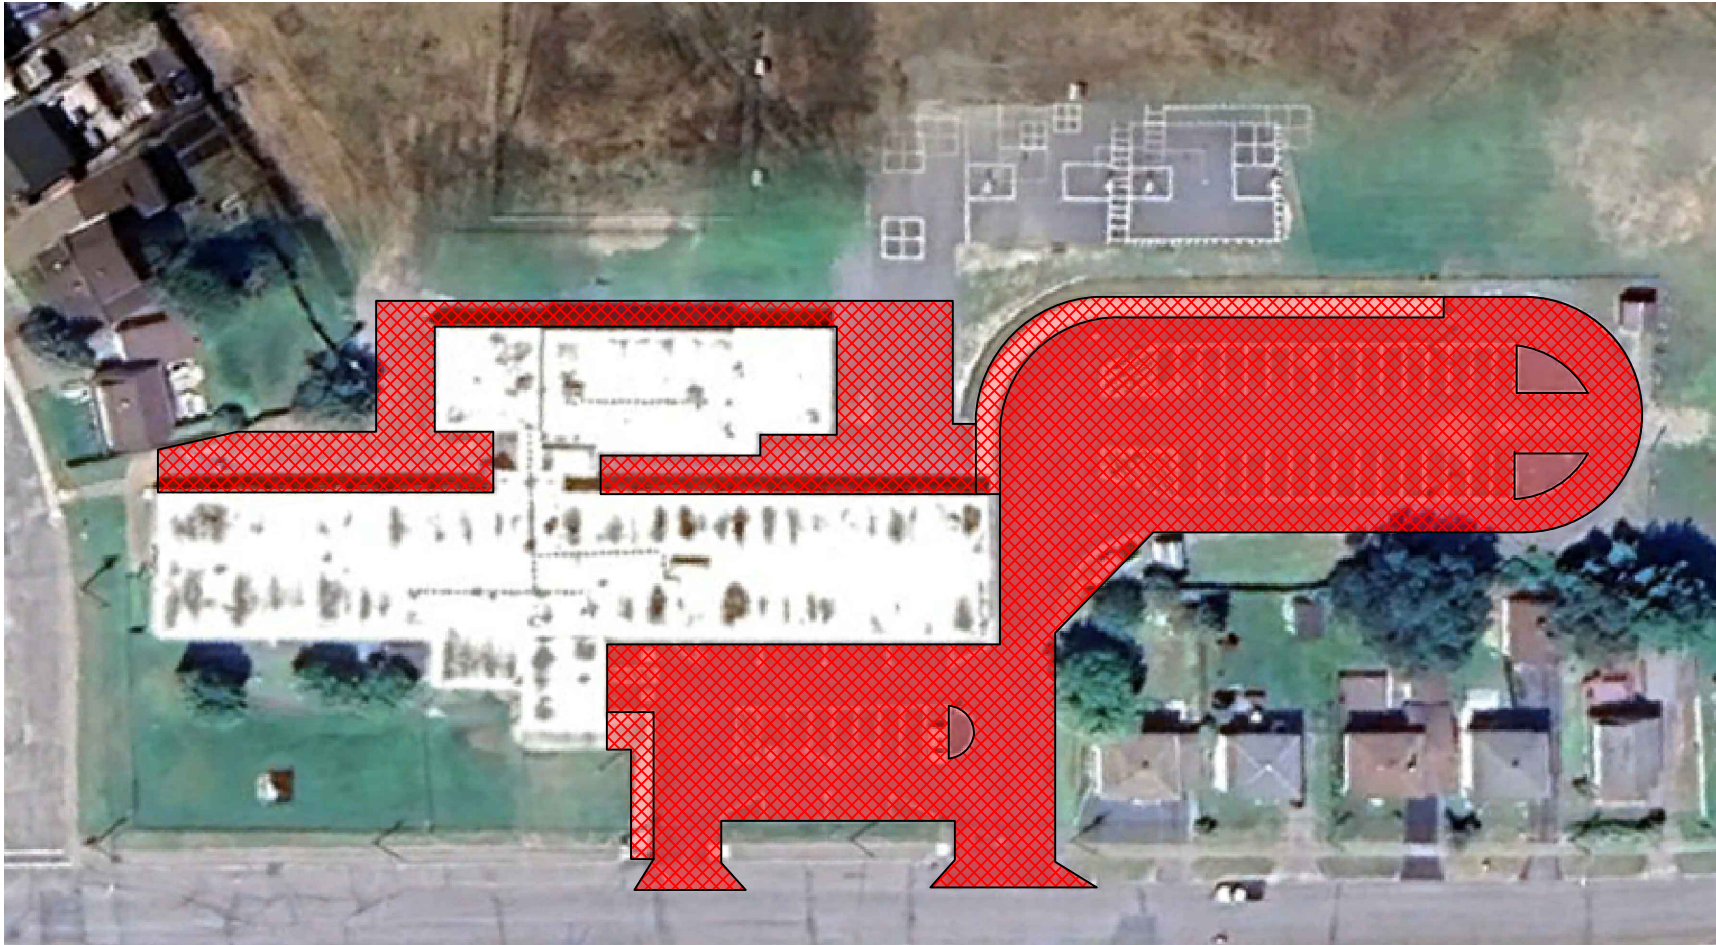

MICHIPICOTEN H.S. SNOW MAP

SIR JAMES DUNN P.S. SNOW MAP

AREA 8

Central Avenue (81 Central Avenue, Elliot Lake)
Elliot Lake 7-12 (303 Mississauga Avenue, Elliot Lake)
Esten Park (115 Hergott Avenue, Elliot Lake)

CENTRAL AVENUE P.S.
SNOW MAP

ELLIOT LAKE 7-12
SNOW MAP

ESTEN PARK F.I. P.S.
SNOW MAP

AREA 9

Blind River JK-12 (158 Youngfox Road, Blind River)

Blind River P.S. (19 Hanes Avenue, Blind River)

W.C. Eaket (147 Woodward Avenue, Blind River)