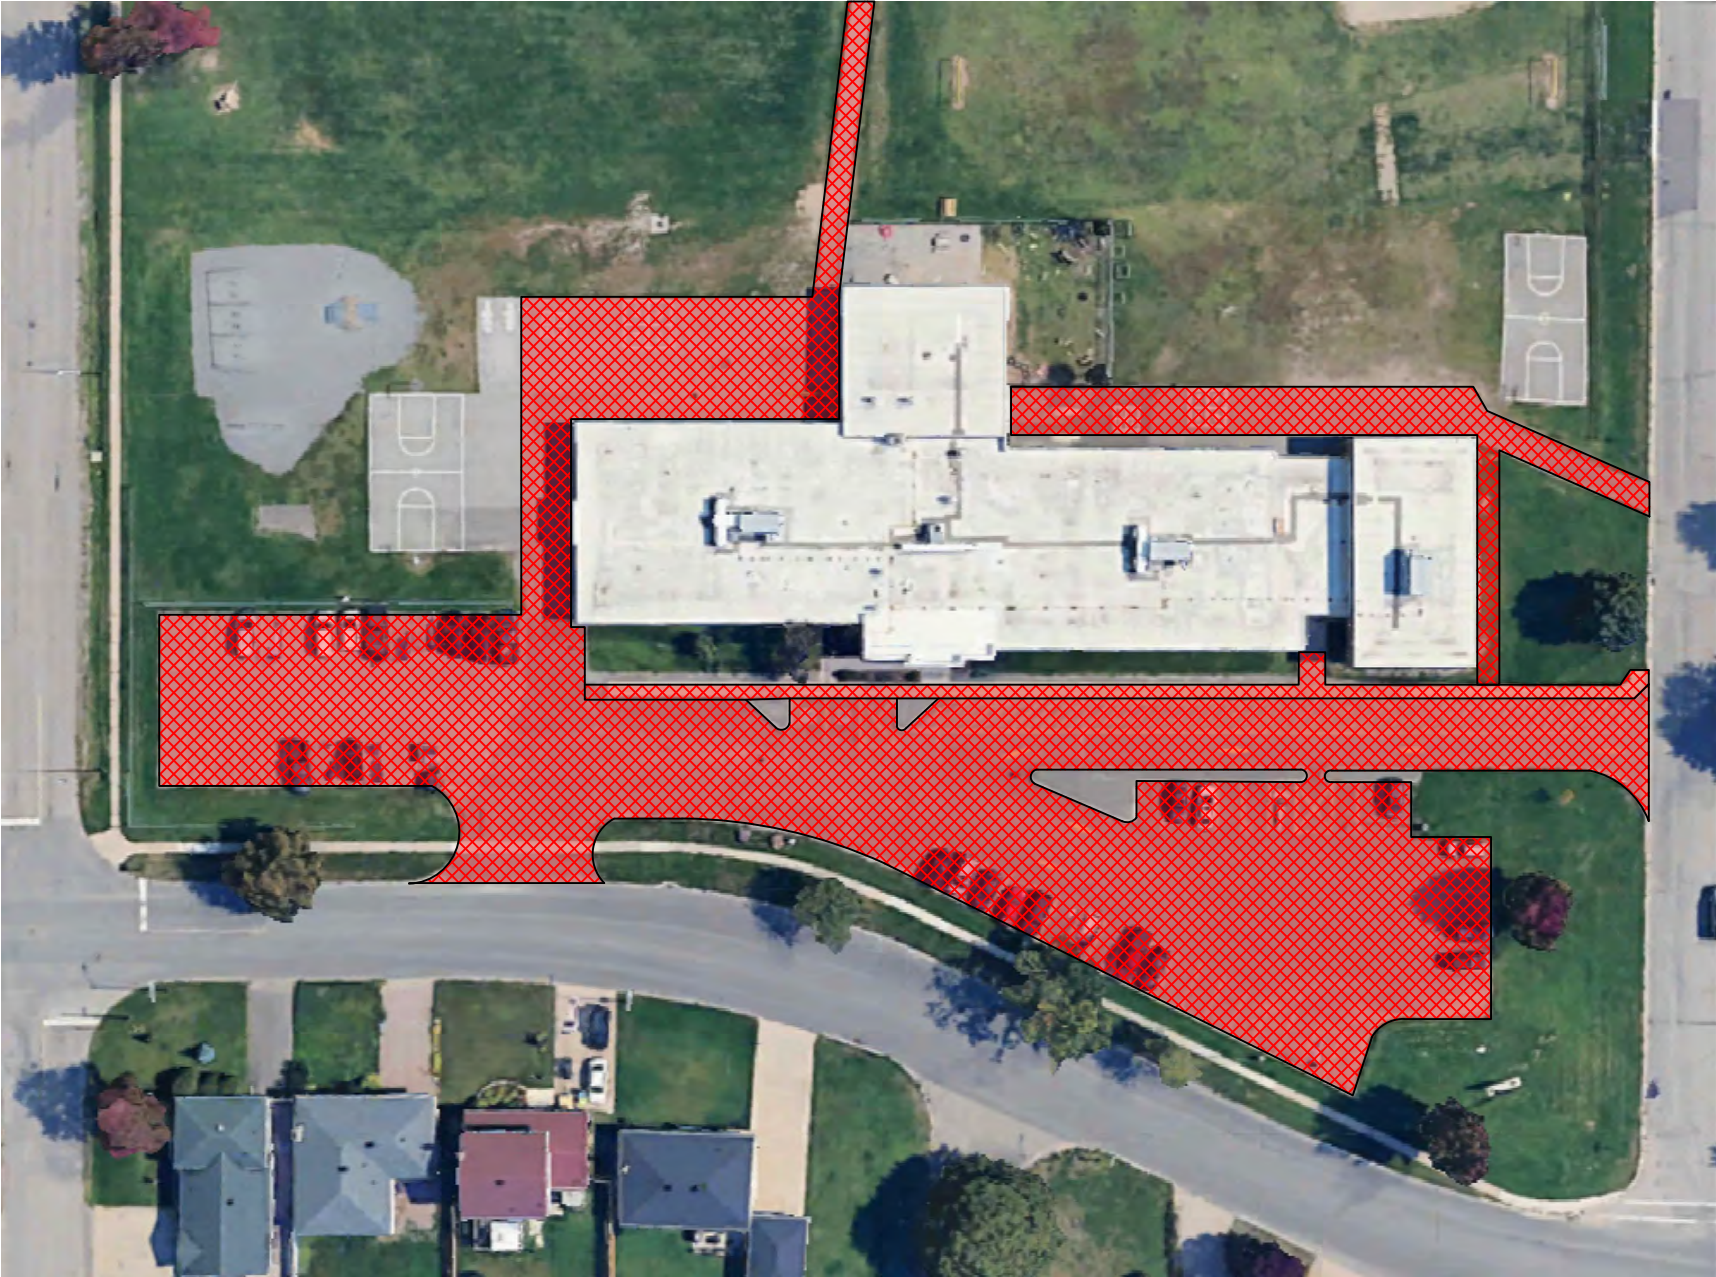

BEN R. MCMULLIN P.S.
SNOW MAP

EDUCATION CENTRE SNOW MAP

F.H. CLERGUE F.I. P.S.
SNOW MAP

PRINCE CHARLES SNOW MAP

QUEEN ELIZABETH P.S. SNOW MAP

RIVER VIEW P.S. SNOW MAP

AREA 3

Boreal/Plant Department/Old Plant Department (232/232A/190 Northern Avenue)

GREENWOOD P.S. SNOW MAP

KINA AWIIYA SECONDARY PROGRAM SNOW MAP

KIWEDIN P.S.
SNOW MAP

NORTHERN HEIGHTS P.S. SNOW MAP

SUPERIOR HEIGHTS 7-12 SNOW MAP

TARENTORUS P.S.
SNOW MAP

AREA 4

H.M. Robbins (83 Balfour Street)
Isabel Fletcher (599 Third Line West)
Korah (636 Goulais Avenue)
Northland (440 Northland Road)
R.M. Moore (1272 Base Line)

ISABEL FLETCHER P.S. SNOW MAP

KORAH CV&S SNOW MAP

NORTHLAND ADULT LEARNING CENTRE SNOW MAP

R.M. MOORE P.S.
SNOW MAP

AREA 5

Mountain View (RR, 1 Mahler Road, Goulais River)

MOUNTAIN VIEW P.S. SNOW MAP

AREA 6