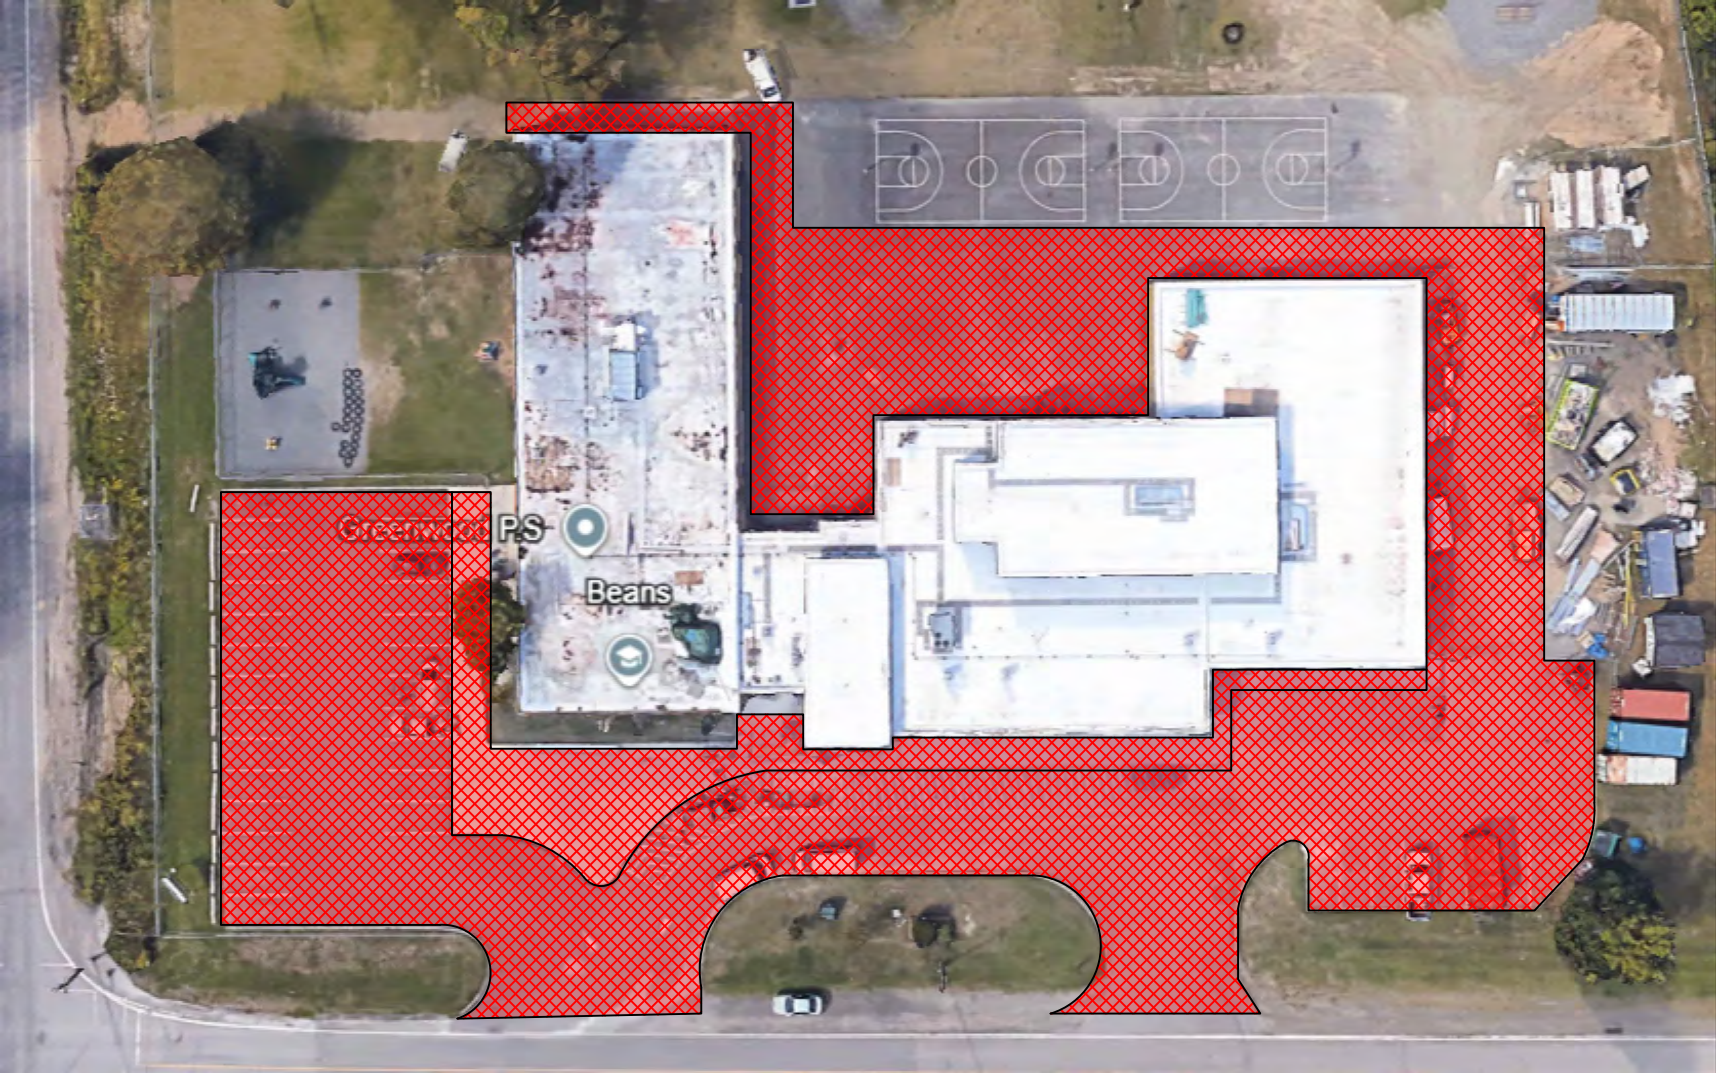

GREENWOOD P.S. SNOW MAP