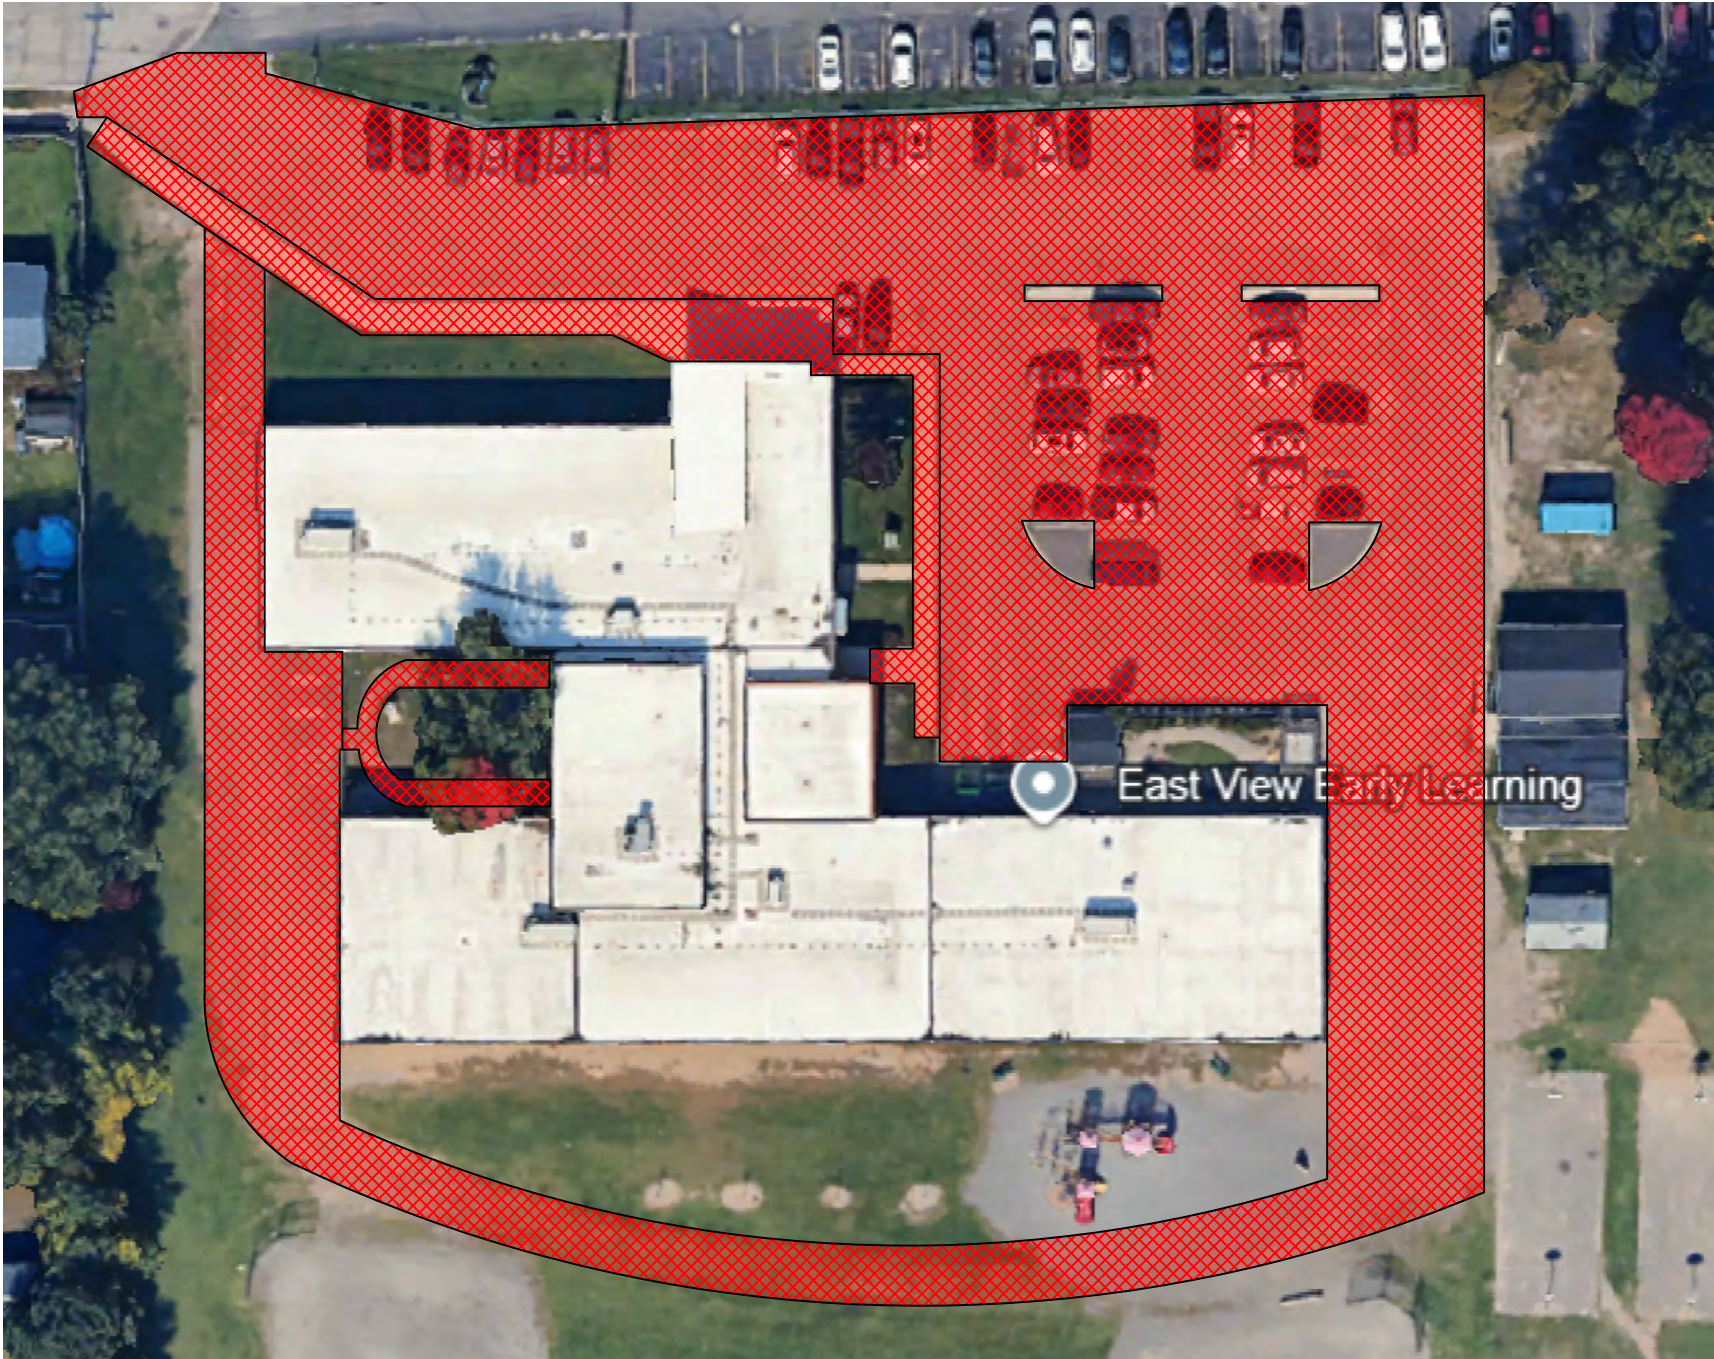

AREA 1

Anna McCrea (250 Mark Street)

East View (75 Arizona Avenue)

Grand View (161 Denwood Drive)

Parkland (54 Amber Street)

Pinewood (3924 Queen Street East)

White Pines (1007 Trunk Road)

ANNA MCREA P.S. SNOW MAP

EAST VIEW P.S. SNOW MAP

GRAND VIEW P.S. SNOW MAP

PARKLAND P.S. SNOW MAP

PINEWOOD P.S. SNOW MAP

WHITE PINES 7-12
SNOW MAP

AREA 2

Ben R. McMullin (24 Paradise Avenue)
Education Centre (644 Albert Street East)
F.H. Clergue (80 Weldon Avenue)
Prince Charles (550 Northern Avenue)
Queen Elizabeth (139 Elizabeth Street)
River View (51 Wireless Avenue)

BEN R. MCMULLIN P.S.
SNOW MAP

EDUCATION CENTRE SNOW MAP

F.H. CLERGUE F.I. P.S.
SNOW MAP

PRINCE CHARLES SNOW MAP

QUEEN ELIZABETH P.S. SNOW MAP

RIVER VIEW P.S. SNOW MAP

AREA 3

Boreal/Plant Department/Old Plant Department (232/232A/190 Northern Avenue)