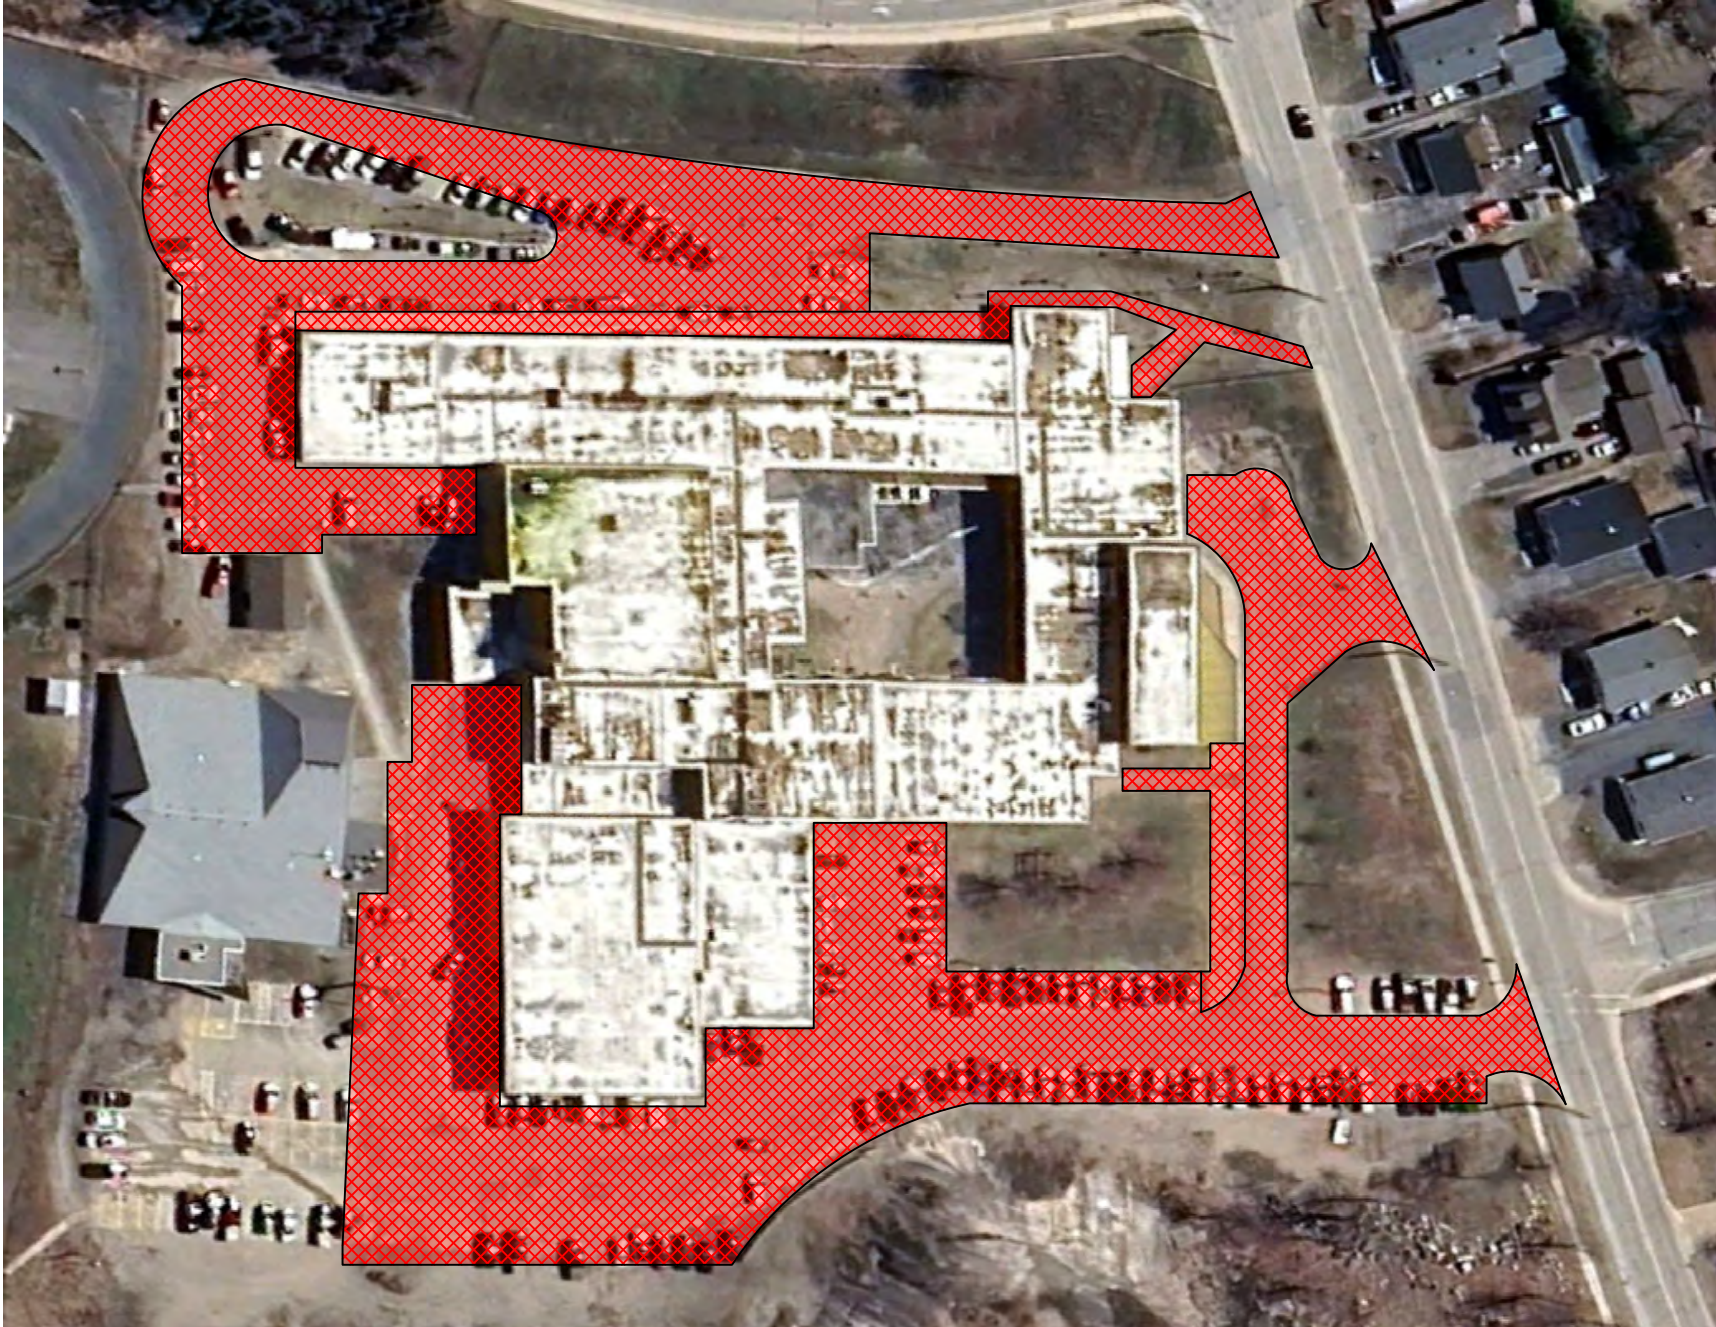

MICHIPICOTEN H.S. SNOW MAP

SIR JAMES DUNN P.S. SNOW MAP

AREA 8

Central Avenue (81 Central Avenue, Elliot Lake)
Elliot Lake 7-12 (303 Mississauga Avenue, Elliot Lake)
Esten Park (115 Hergott Avenue, Elliot Lake)

CENTRAL AVENUE P.S.
SNOW MAP

ELLIOT LAKE 7-12
SNOW MAP

ESTEN PARK F.I. P.S.
SNOW MAP

AREA 9

Blind River JK-12 (158 Youngfox Road, Blind River)

Blind River P.S. (19 Hanes Avenue, Blind River)

W.C. Eaket (147 Woodward Avenue, Blind River)