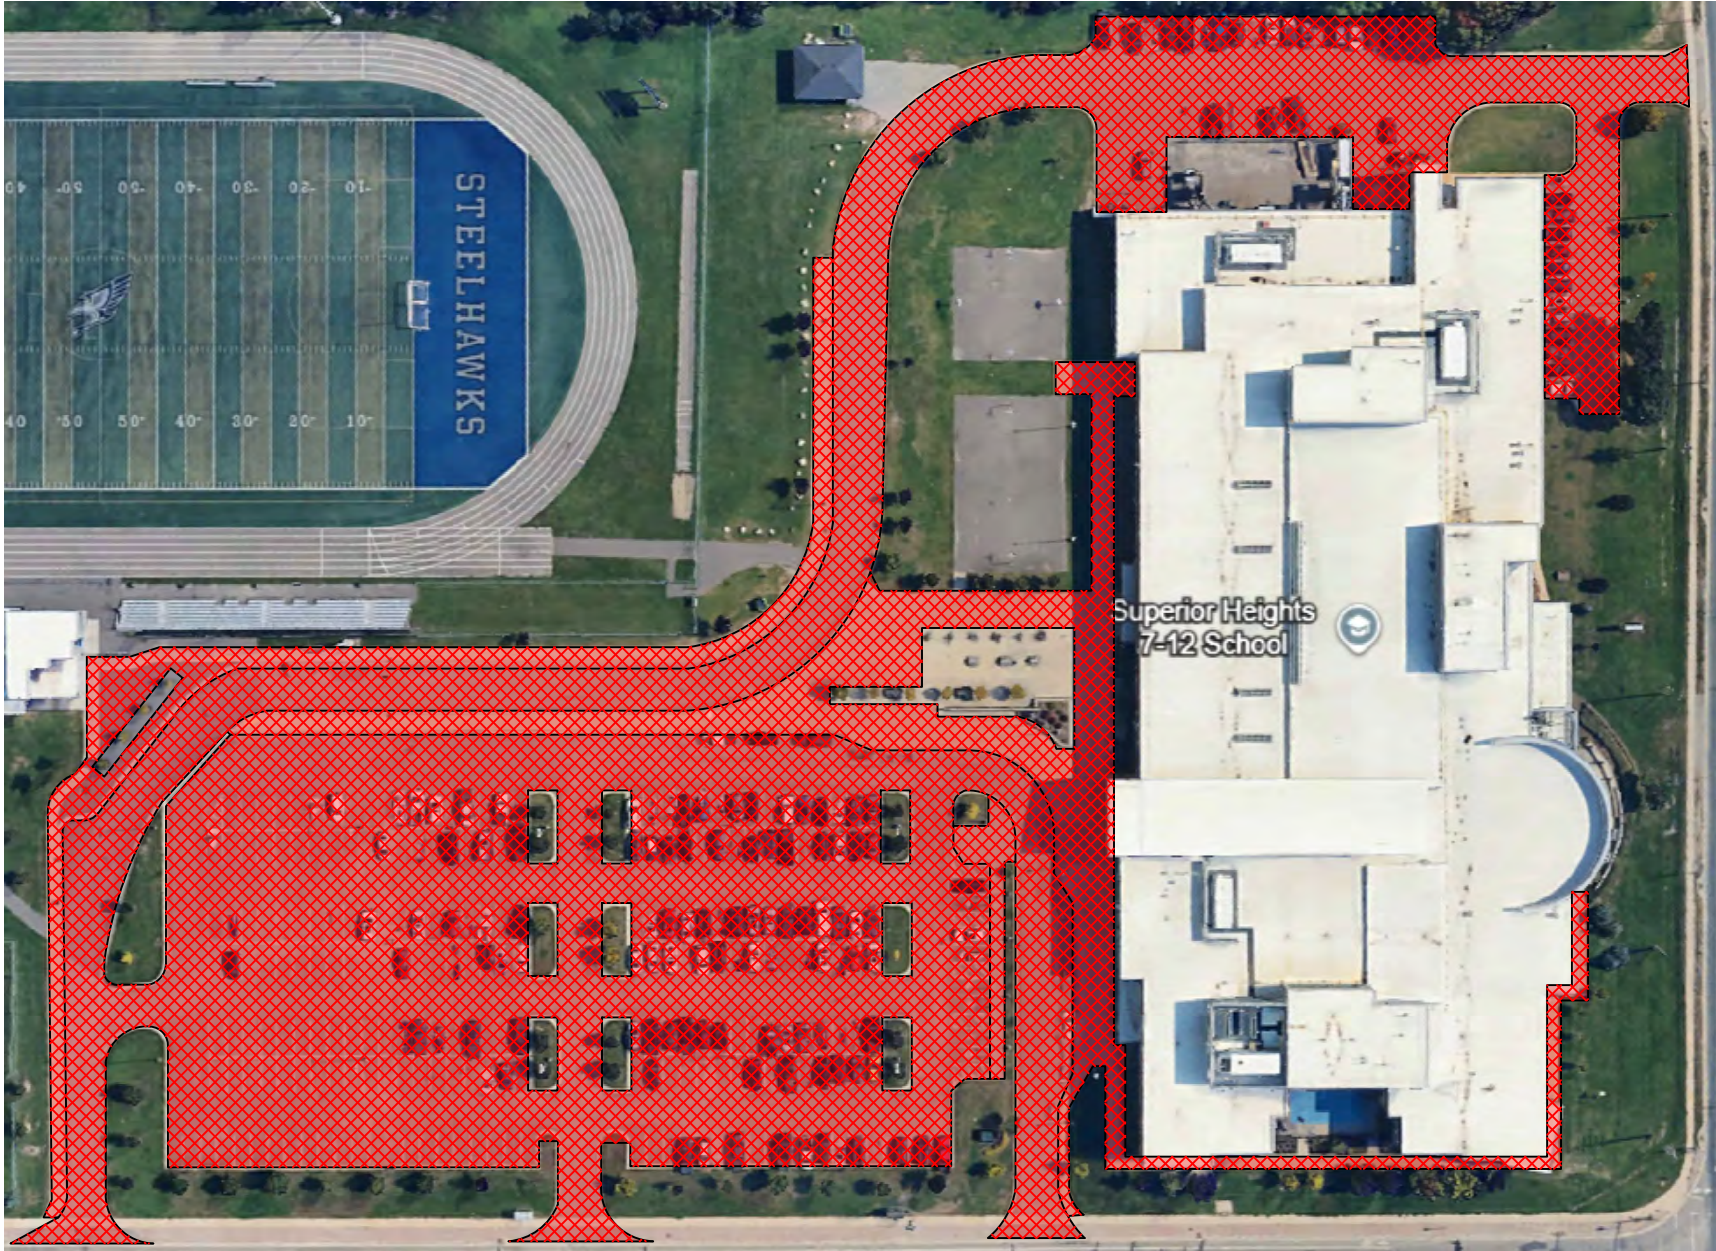

BEN R. MCMULLIN P.S.
SNOW MAP

EDUCATION CENTRE SNOW MAP

F.H. CLERGUE F.I. P.S.
SNOW MAP

PRINCE CHARLES SNOW MAP

QUEEN ELIZABETH P.S. SNOW MAP

RIVER VIEW P.S. SNOW MAP

AREA 3

Boreal/Plant Department/Old Plant Department (232/232A/190 Northern Avenue)

GREENWOOD P.S. SNOW MAP

KINA AWIIYA SECONDARY PROGRAM SNOW MAP

KIWEDIN P.S.
SNOW MAP

NORTHERN HEIGHTS P.S. SNOW MAP

SUPERIOR HEIGHTS 7-12 SNOW MAP

TARENTORUS P.S.
SNOW MAP

AREA 4

H.M. Robbins (83 Balfour Street)
Isabel Fletcher (599 Third Line West)
Korah (636 Goulais Avenue)
Northland (440 Northland Road)
R.M. Moore (1272 Base Line)

ISABEL FLETCHER P.S. SNOW MAP

KORAH CV&S SNOW MAP

NORTHLAND ADULT LEARNING CENTRE SNOW MAP

R.M. MOORE P.S.
SNOW MAP

AREA 5

Mountain View (RR, 1 Mahler Road, Goulais River)

MOUNTAIN VIEW P.S. SNOW MAP

AREA 6