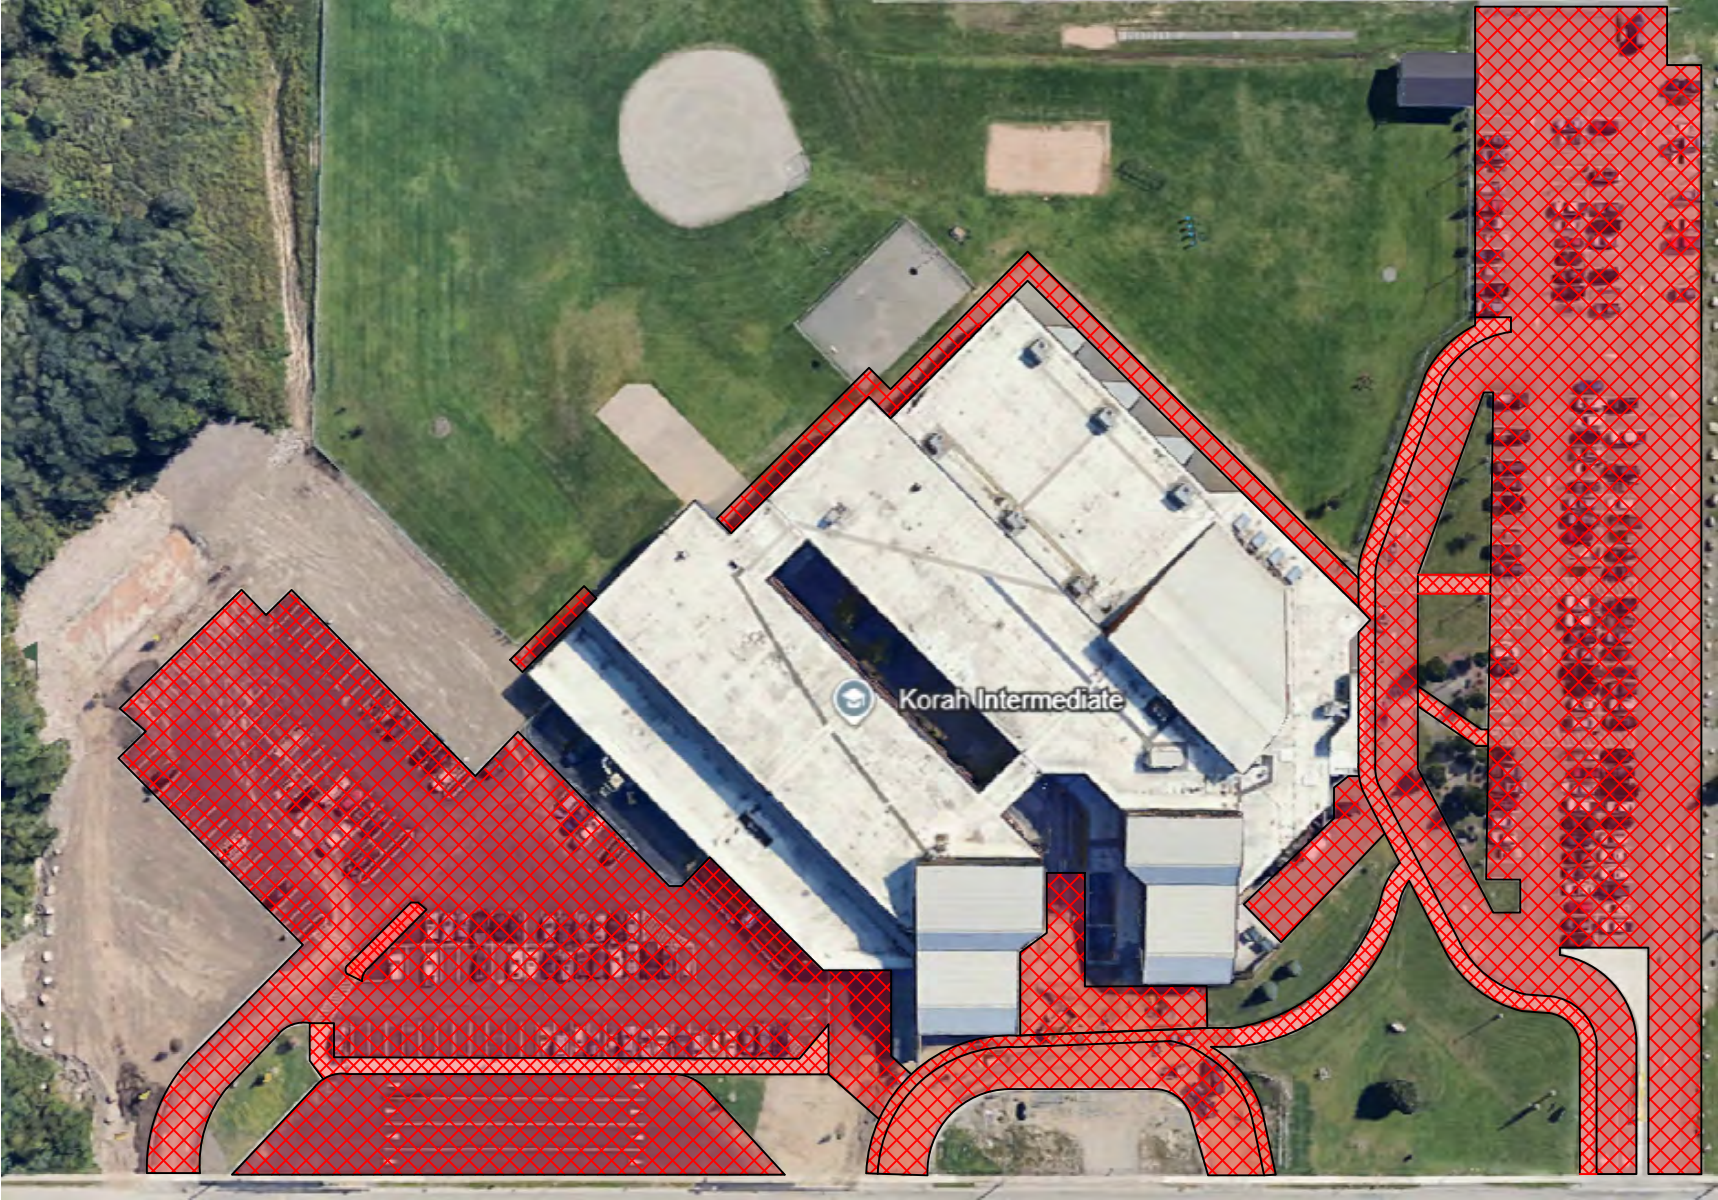

BEN R. MCMULLIN P.S.
SNOW MAP

EDUCATION CENTRE SNOW MAP

F.H. CLERGUE F.I. P.S.
SNOW MAP

PRINCE CHARLES SNOW MAP

QUEEN ELIZABETH P.S. SNOW MAP

RIVER VIEW P.S. SNOW MAP

AREA 3

Boreal/Plant Department/Old Plant Department (232/232A/190 Northern Avenue)

Greenwood (8 Fourth Line)

Kina Awiiya (226 Queen Street West)

Kiwedin (735 North Street)

Northern Heights (210 Grand Boulevard)

Superior Heights (750 North Street)

Tarentorus (96 Northwood Street)

BOREAL F.I. P.S., OLD PLANT AND PLANT OFFICES - SNOW MAP

GREENWOOD P.S. SNOW MAP

KINA AWIIYA SECONDARY PROGRAM SNOW MAP

KIWEDIN P.S.
SNOW MAP

NORTHERN HEIGHTS P.S. SNOW MAP

SUPERIOR HEIGHTS 7-12 SNOW MAP

TARENTORUS P.S.
SNOW MAP

AREA 4

H.M. Robbins (83 Balfour Street)
Isabel Fletcher (599 Third Line West)
Korah (636 Goulais Avenue)
Northland (440 Northland Road)
R.M. Moore (1272 Base Line)

ISABEL FLETCHER P.S. SNOW MAP

KORAH CV&S SNOW MAP

NORTHLAND ADULT LEARNING CENTRE SNOW MAP

R.M. MOORE P.S.
SNOW MAP

AREA 5

Mountain View (RR, 1 Mahler Road, Goulais River)

MOUNTAIN VIEW P.S. SNOW MAP

AREA 6