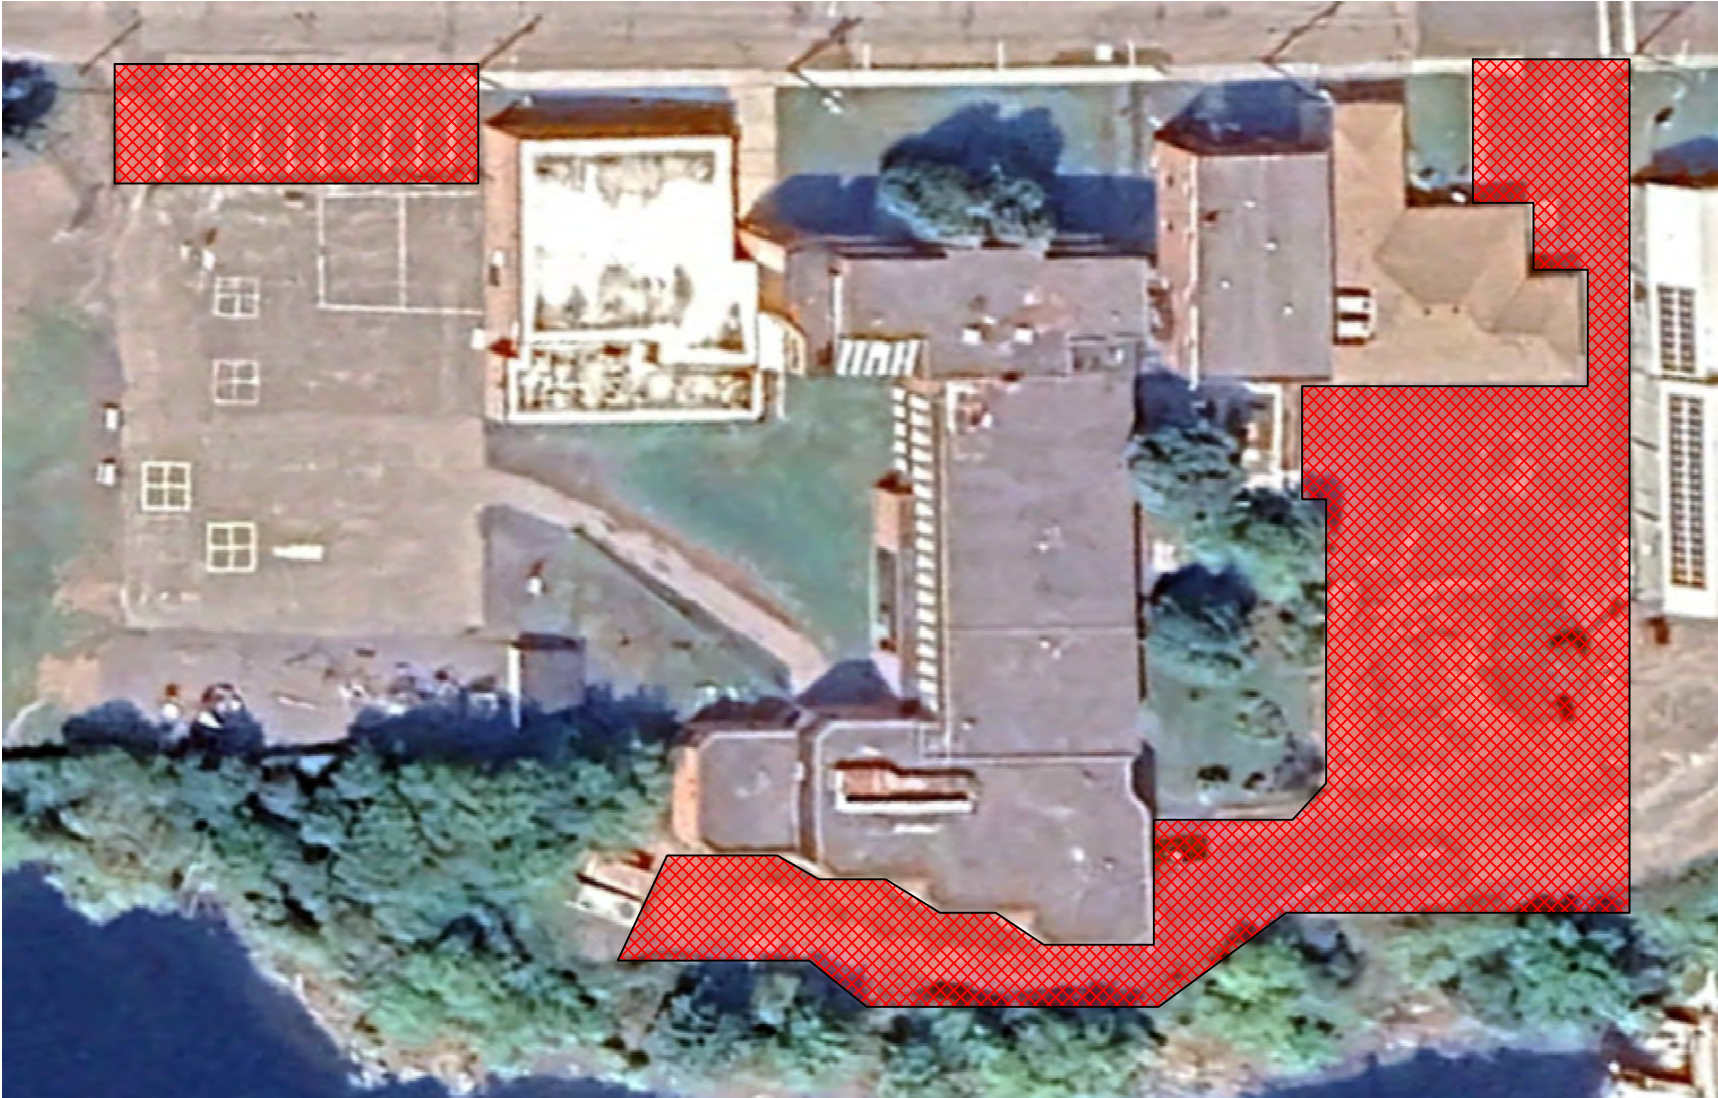

BLIND RIVER P.S. SNOW MAP