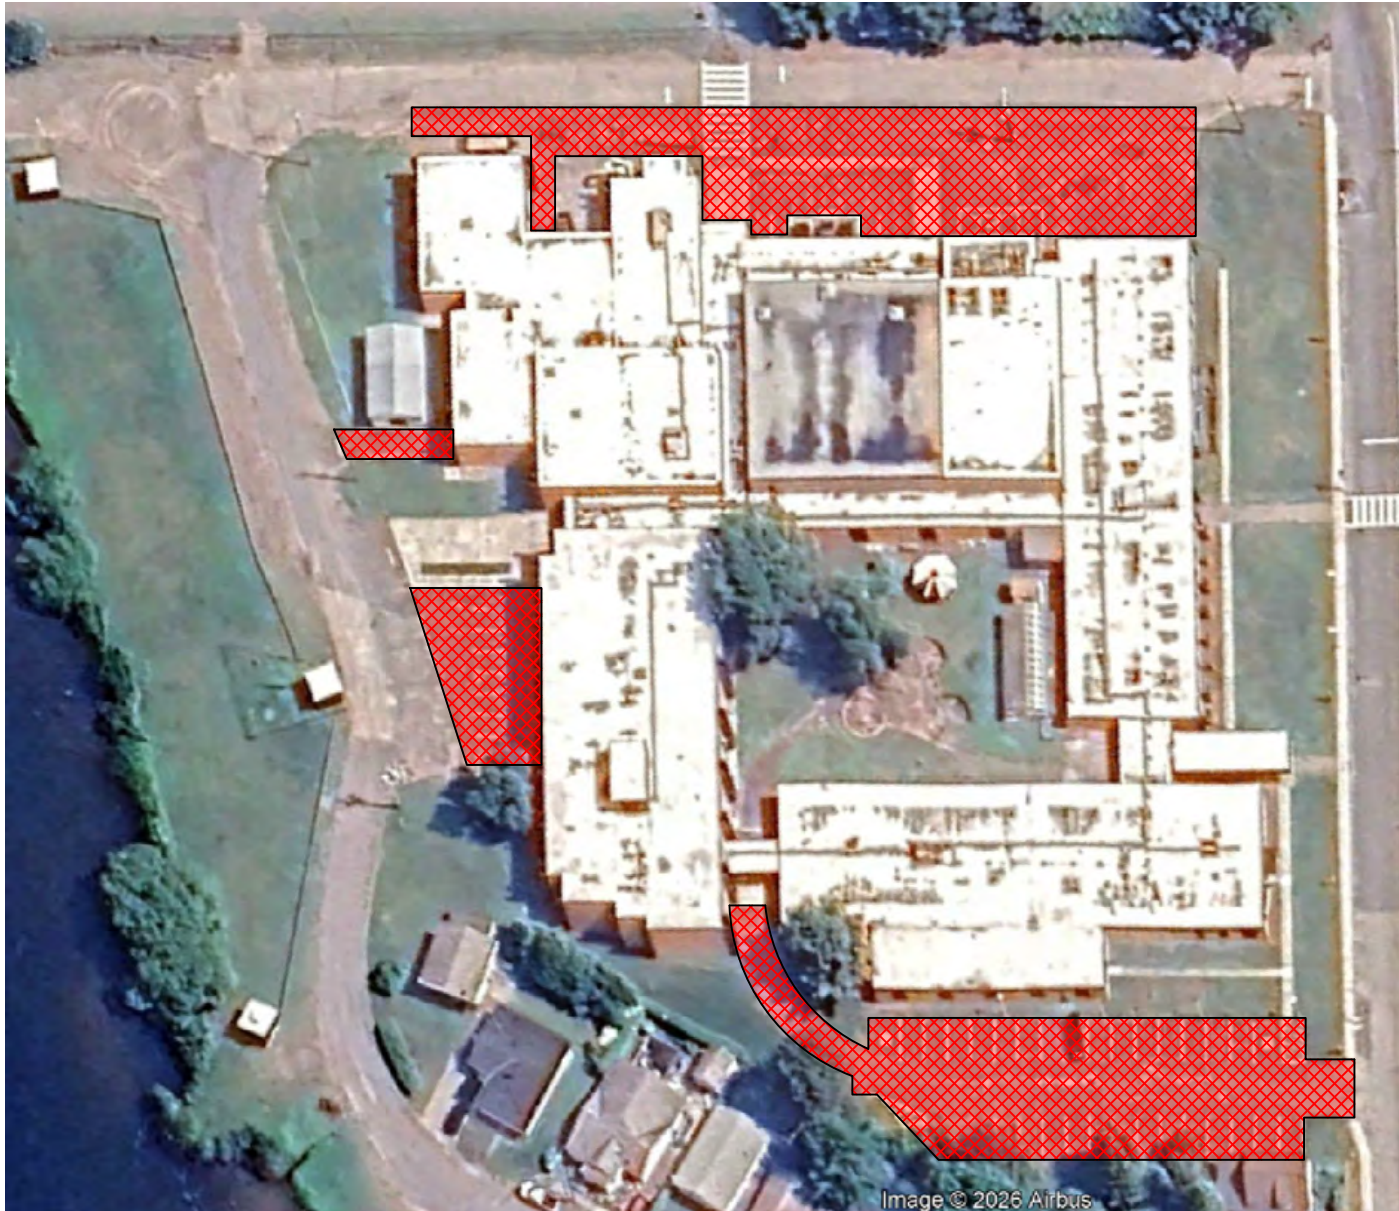

W.C. EAKET S.S. SNOW MAP