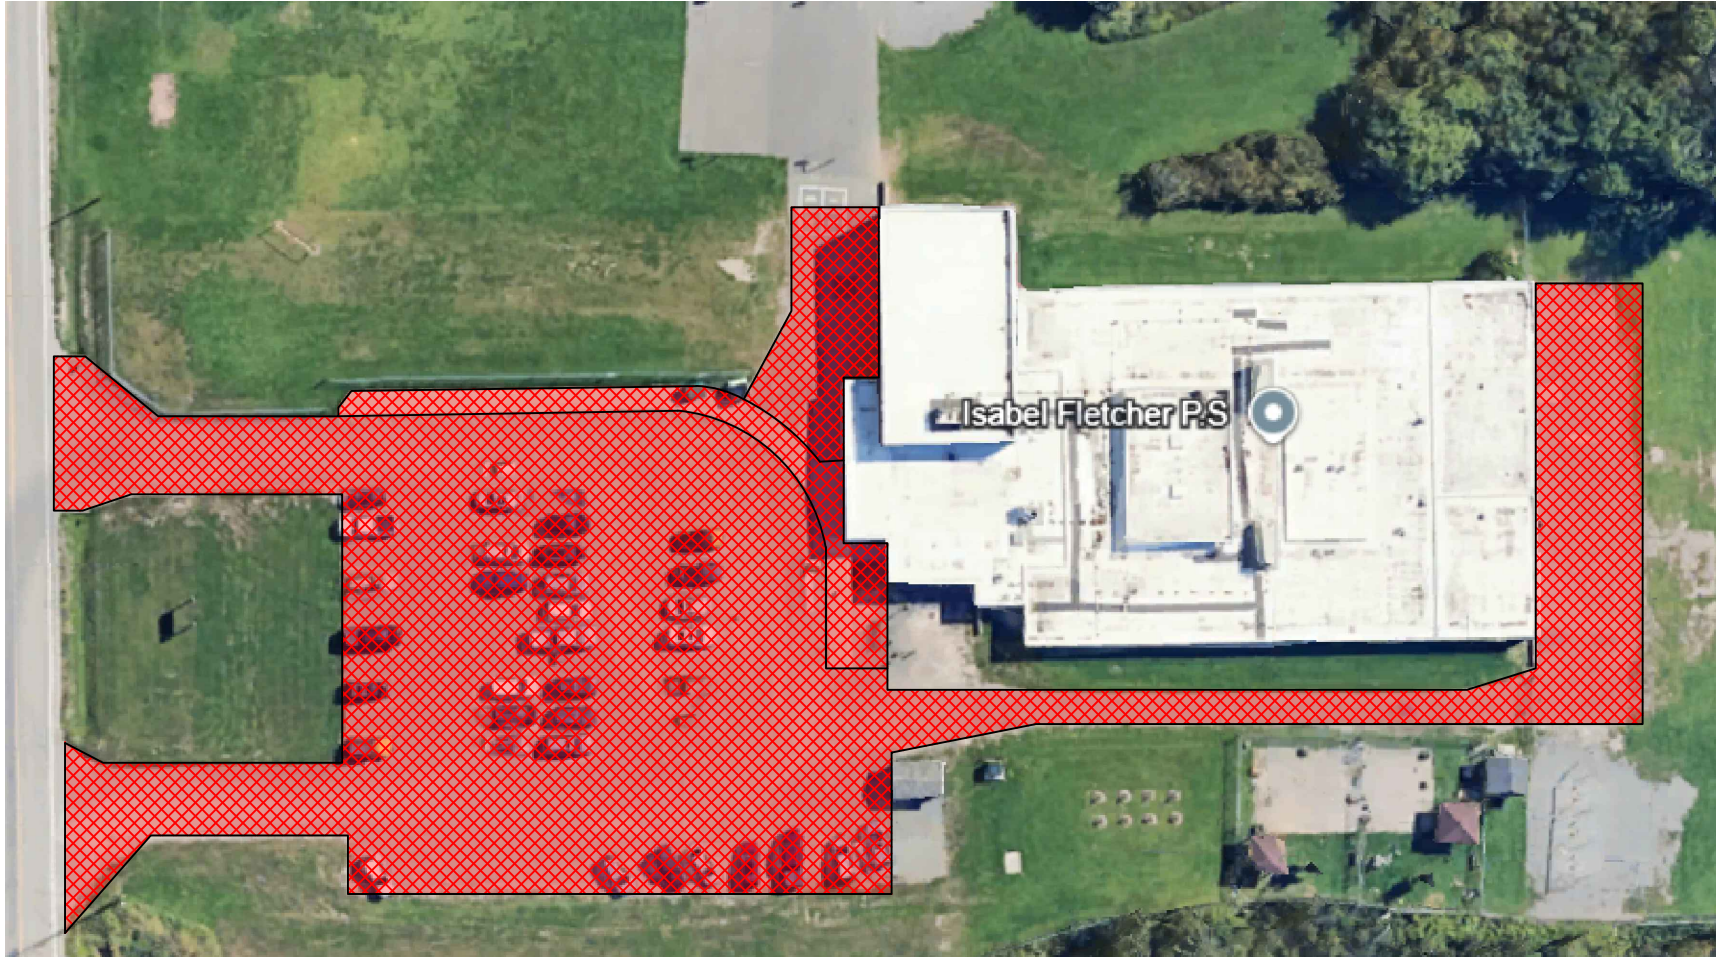

ISABEL FLETCHER P.S. SNOW MAP