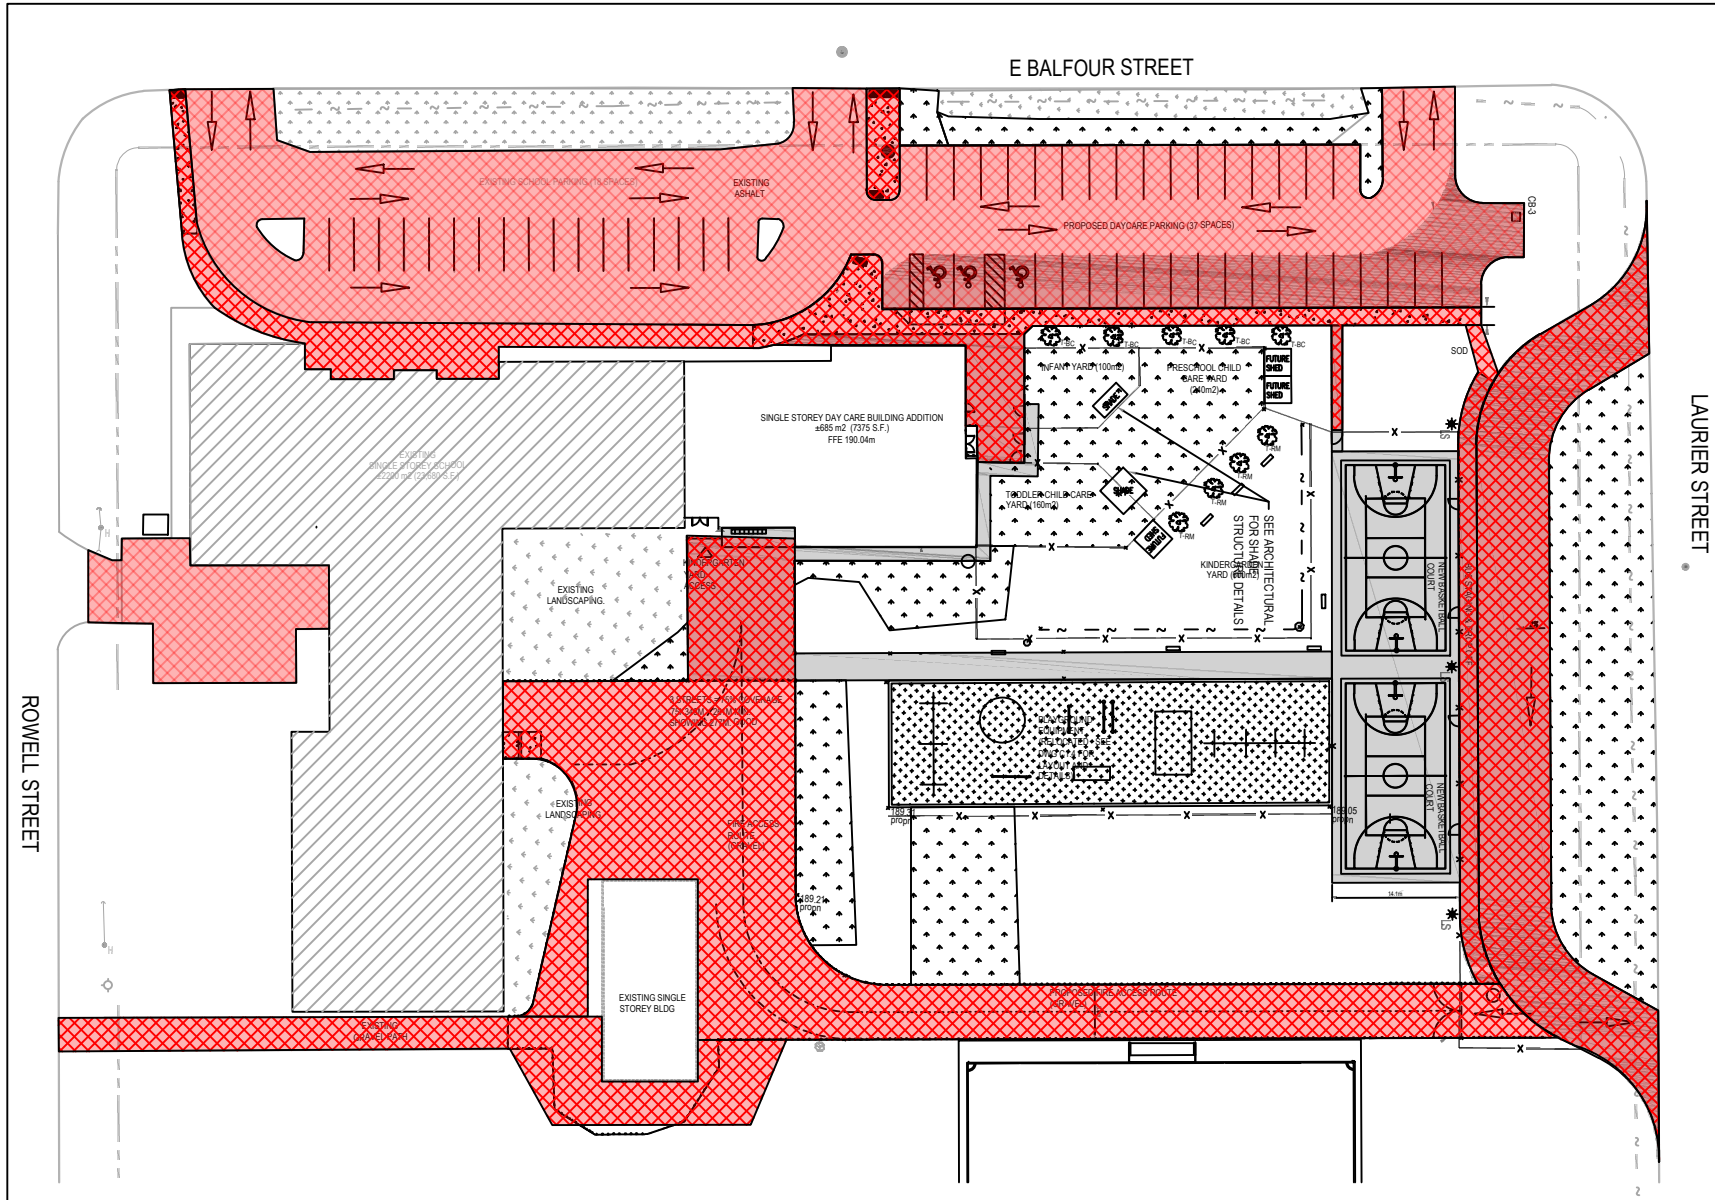

H.M. ROBBINS P.S. SNOW MAP