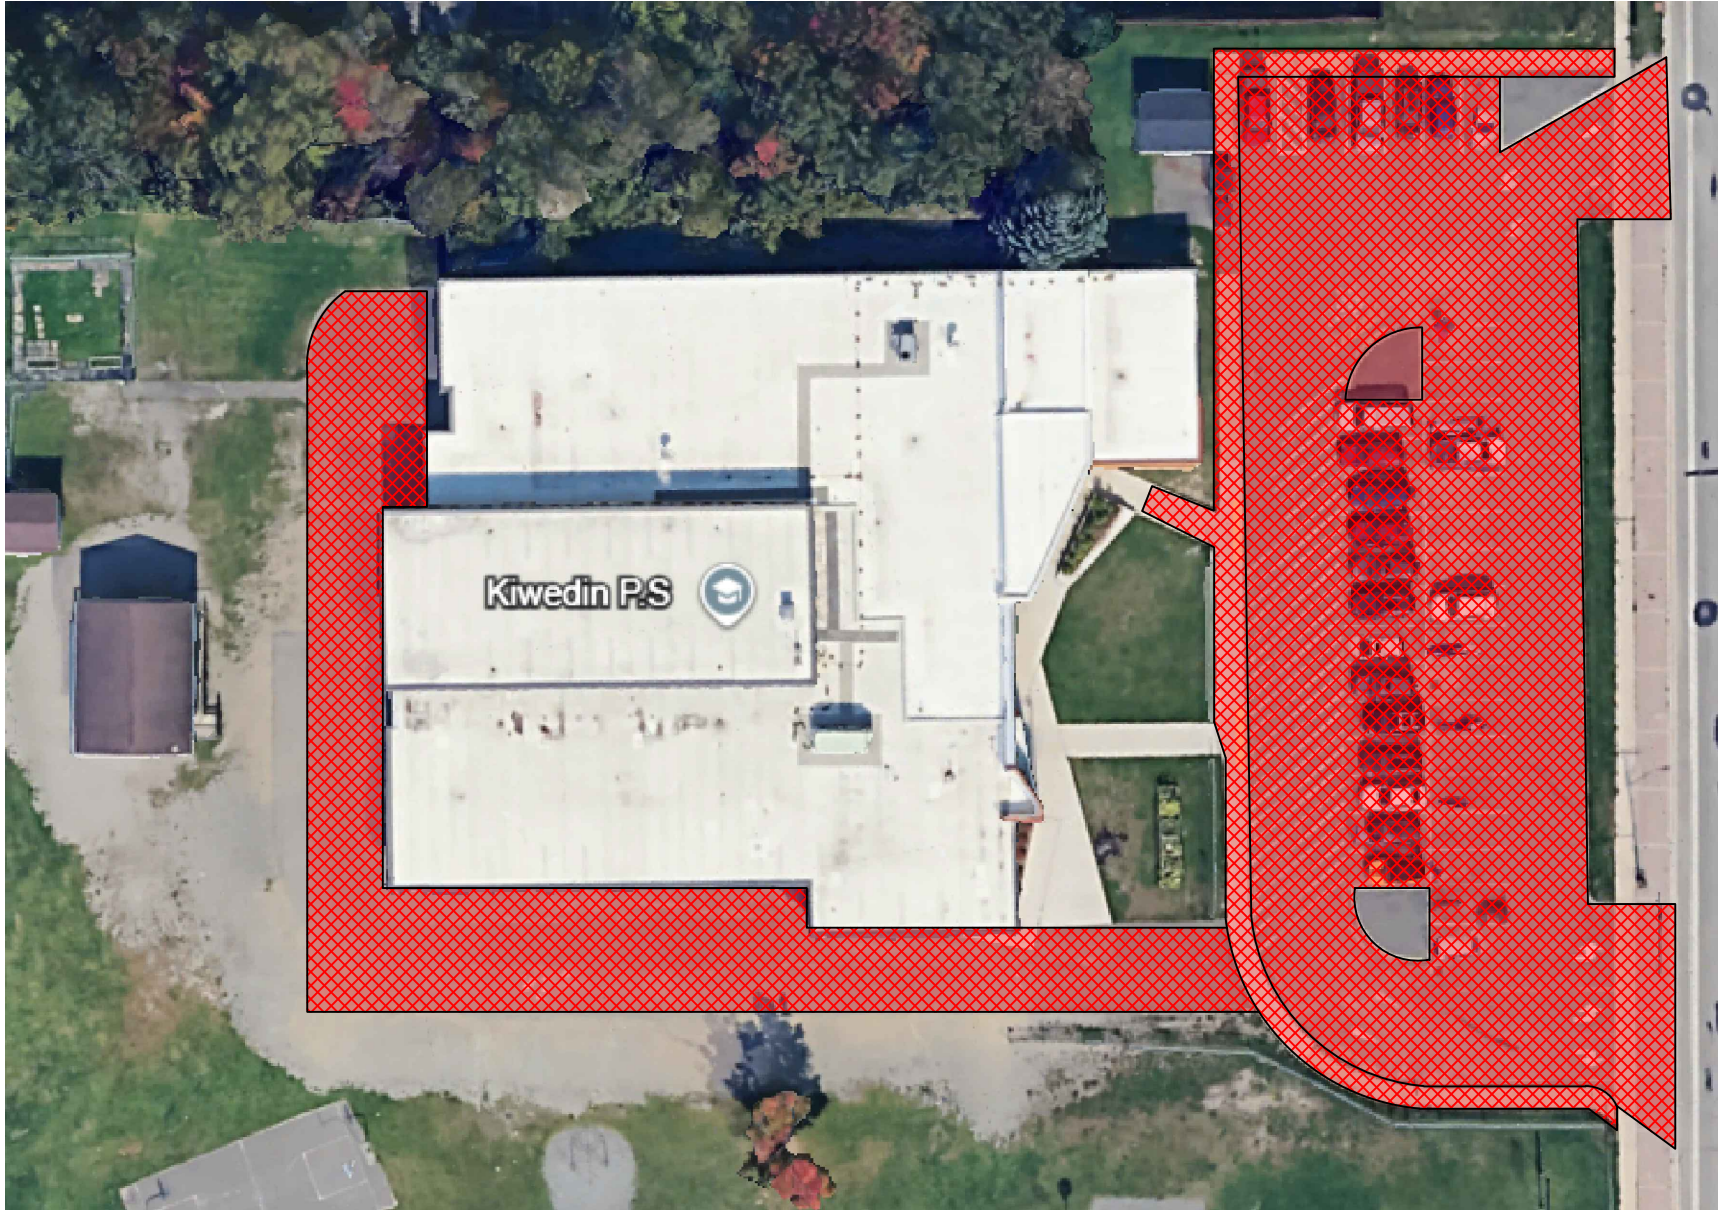

KIWEDIN P.S.
SNOW MAP