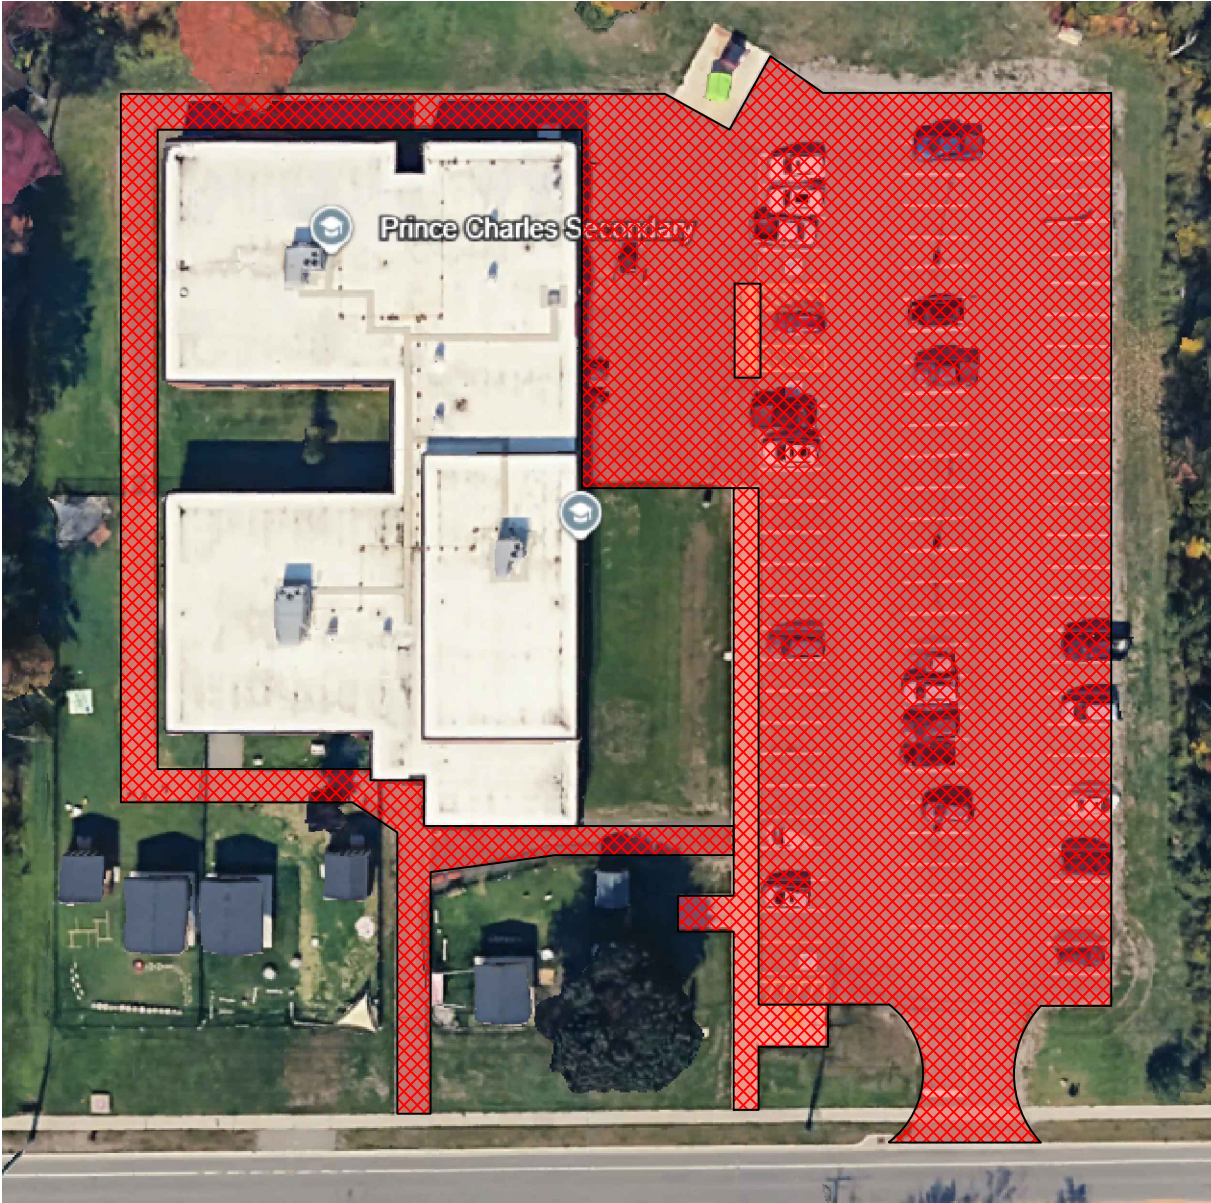

AREA 1

Anna McCrea (250 Mark Street)

East View (75 Arizona Avenue)

Grand View (161 Denwood Drive)

Parkland (54 Amber Street)

Pinewood (3924 Queen Street East)

White Pines (1007 Trunk Road)

ANNA MCREA P.S. SNOW MAP

EAST VIEW P.S. SNOW MAP

GRAND VIEW P.S. SNOW MAP

PARKLAND P.S. SNOW MAP

PINEWOOD P.S. SNOW MAP

WHITE PINES 7-12
SNOW MAP

AREA 2

Ben R. McMullin (24 Paradise Avenue)
Education Centre (644 Albert Street East)
F.H. Clergue (80 Weldon Avenue)
Prince Charles (550 Northern Avenue)
Queen Elizabeth (139 Elizabeth Street)
River View (51 Wireless Avenue)

BEN R. MCMULLIN P.S.
SNOW MAP

EDUCATION CENTRE SNOW MAP

F.H. CLERGUE F.I. P.S.
SNOW MAP

PRINCE CHARLES SNOW MAP

QUEEN ELIZABETH P.S. SNOW MAP

RIVER VIEW P.S. SNOW MAP

AREA 3

Boreal/Plant Department/Old Plant Department (232/232A/190 Northern Avenue)

Greenwood (8 Fourth Line)

Kina Awiiya (226 Queen Street West)

Kiwedin (735 North Street)

Northern Heights (210 Grand Boulevard)

Superior Heights (750 North Street)

Tarentorus (96 Northwood Street)

BOREAL F.I. P.S., OLD PLANT AND PLANT OFFICES - SNOW MAP