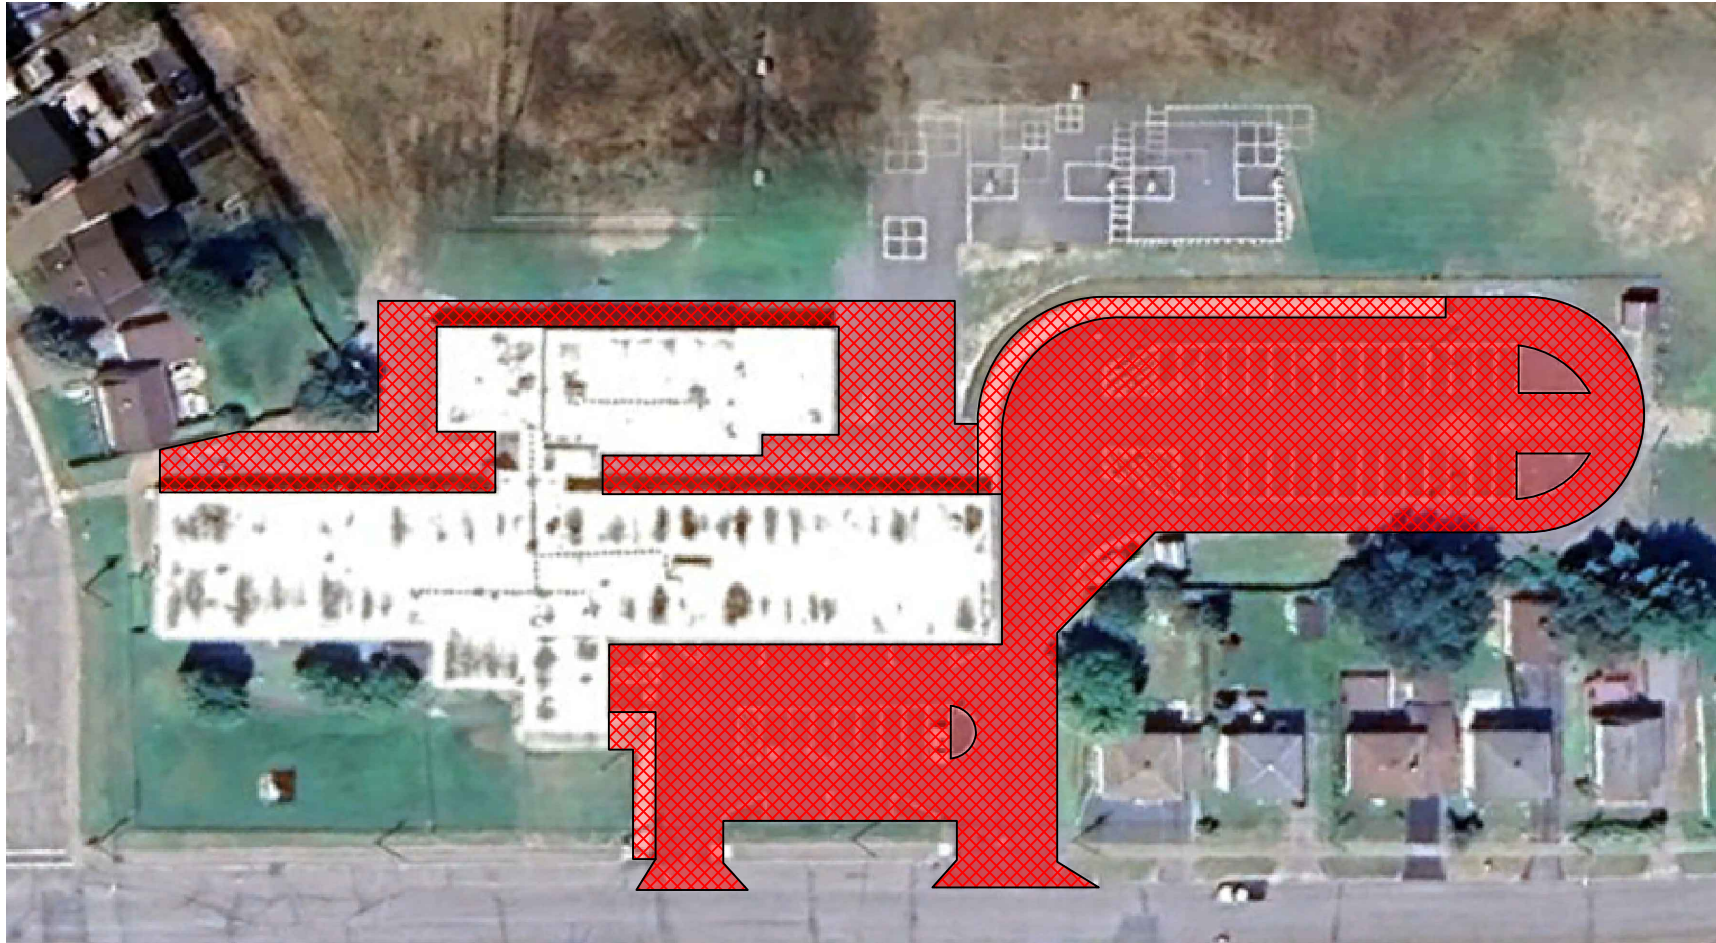

MICHIPICOTEN H.S. SNOW MAP

SIR JAMES DUNN P.S. SNOW MAP

AREA 8

Central Avenue (81 Central Avenue, Elliot Lake)
Elliot Lake 7-12 (303 Mississauga Avenue, Elliot Lake)
Esten Park (115 Hergott Avenue, Elliot Lake)

CENTRAL AVENUE P.S.
SNOW MAP

ELLIOT LAKE 7-12
SNOW MAP

ESTEN PARK F.I. P.S.
SNOW MAP

AREA 9

Three Rivers JK-12 (158 Youngfox Road, Blind River)

Blind River P.S. (19 Hanes Avenue, Blind River)

W.C. Eaket (147 Woodward Avenue, Blind River)