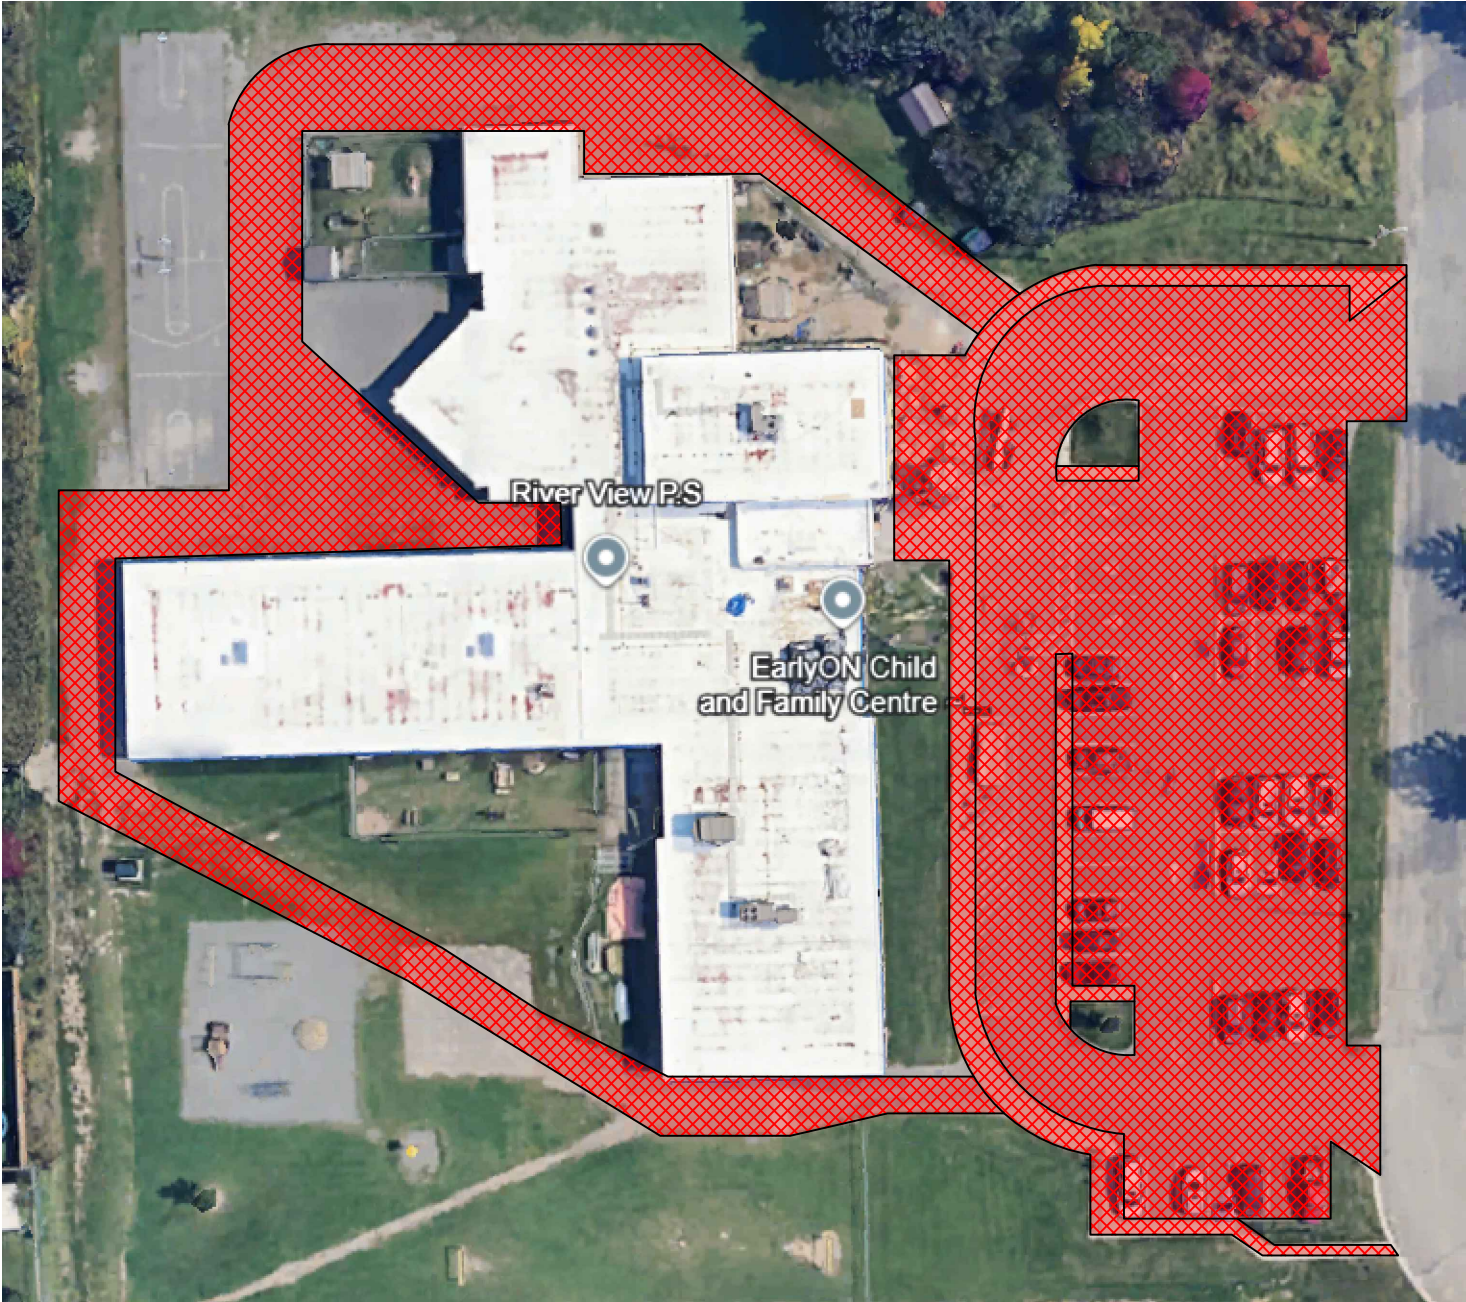

BEN R. MCMULLIN P.S.
SNOW MAP

EDUCATION CENTRE SNOW MAP

F.H. CLERGUE F.I. P.S.
SNOW MAP

PRINCE CHARLES SNOW MAP

QUEEN ELIZABETH P.S. SNOW MAP

RIVER VIEW P.S. SNOW MAP

AREA 3

Boreal/Plant Department/Old Plant Department (232/232A/190 Northern Avenue)

Greenwood (8 Fourth Line)

Kina Awiiya (226 Queen Street West)

Kiwedin (735 North Street)

Northern Heights (210 Grand Boulevard)

Superior Heights (750 North Street)

Tarentorus (96 Northwood Street)

BOREAL F.I. P.S., OLD PLANT AND PLANT OFFICES - SNOW MAP