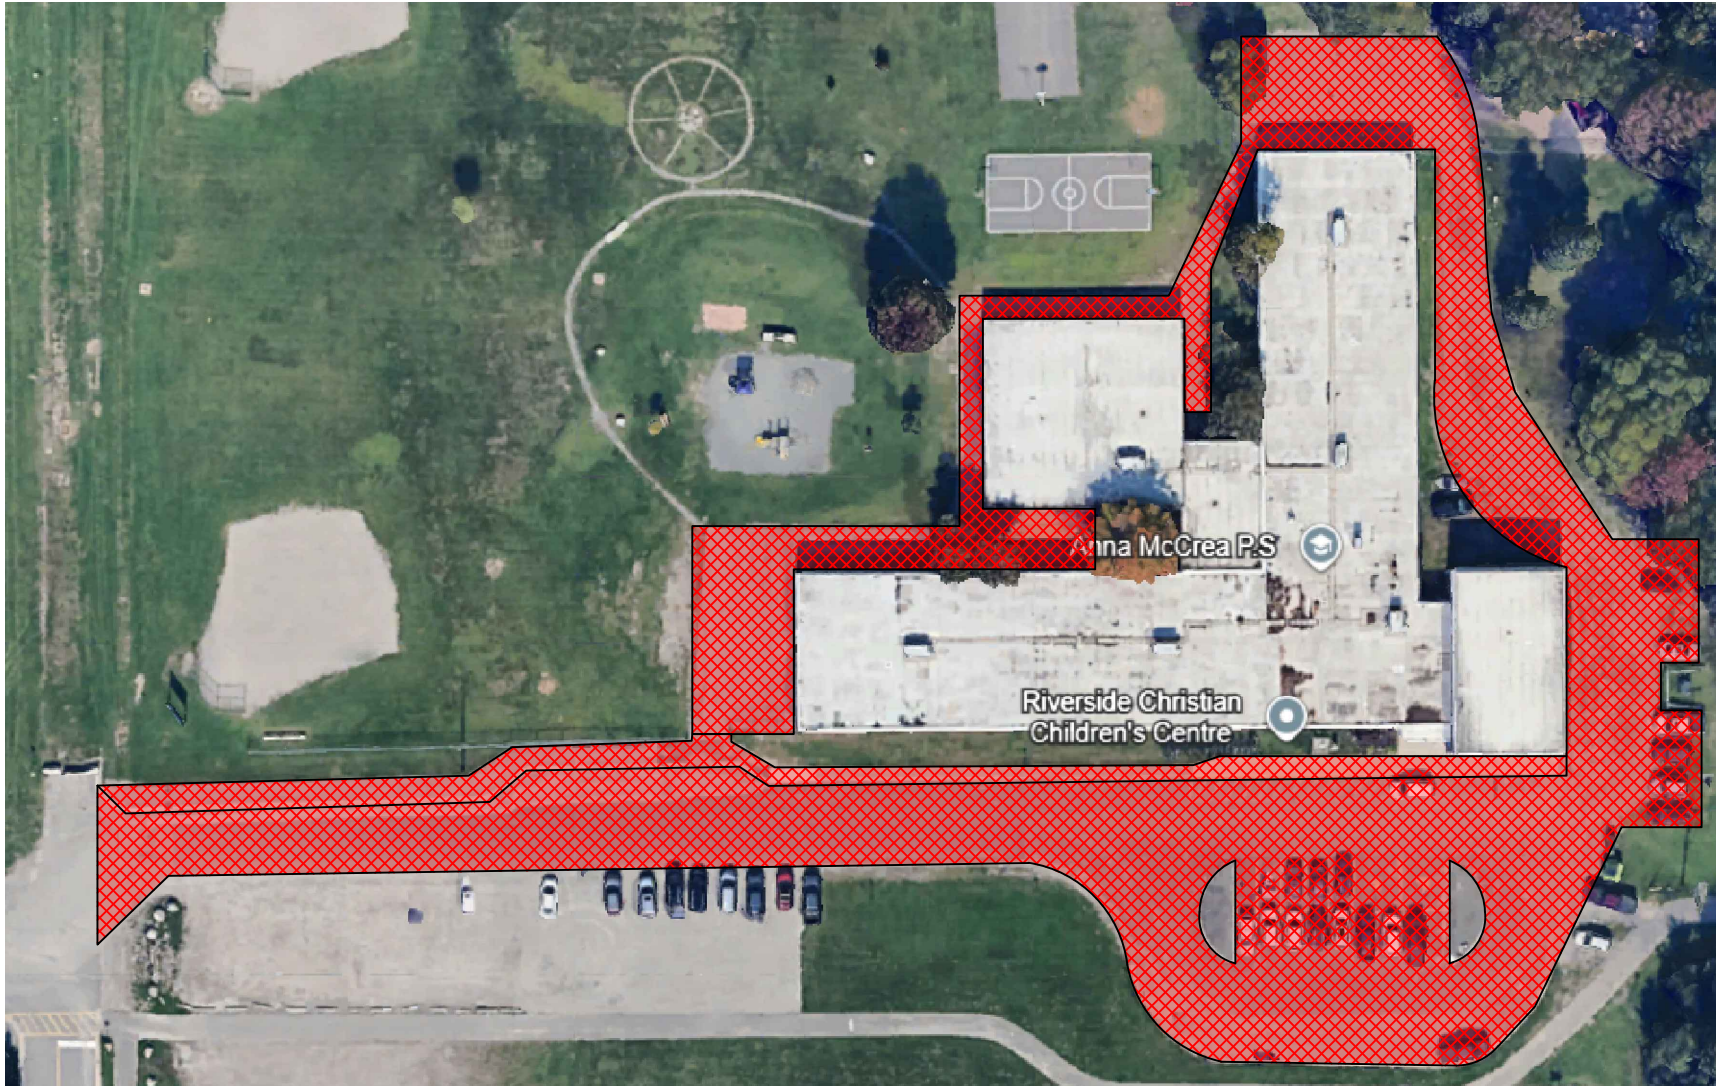

AREA 1

Anna McCrea (250 Mark Street)

East View (75 Arizona Avenue)

Grand View (161 Denwood Drive)

Parkland (54 Amber Street)

Pinewood (3924 Queen Street East)

White Pines (1007 Trunk Road)

ANNA MCREA P.S. SNOW MAP

EAST VIEW P.S. SNOW MAP

GRAND VIEW P.S. SNOW MAP

PARKLAND P.S. SNOW MAP

PINEWOOD P.S. SNOW MAP

WHITE PINES 7-12
SNOW MAP

AREA 2

Ben R. McMullin (24 Paradise Avenue)
Education Centre (644 Albert Street East)
F.H. Clergue (80 Weldon Avenue)
Prince Charles (550 Northern Avenue)
Queen Elizabeth (139 Elizabeth Street)
River View (51 Wireless Avenue)

BEN R. MCMULLIN P.S.
SNOW MAP

EDUCATION CENTRE SNOW MAP

F.H. CLERGUE F.I. P.S.
SNOW MAP

PRINCE CHARLES SNOW MAP

QUEEN ELIZABETH P.S. SNOW MAP

RIVER VIEW P.S. SNOW MAP

AREA 3

Boreal/Plant Department/Old Plant Department (232/232A/190 Northern Avenue)