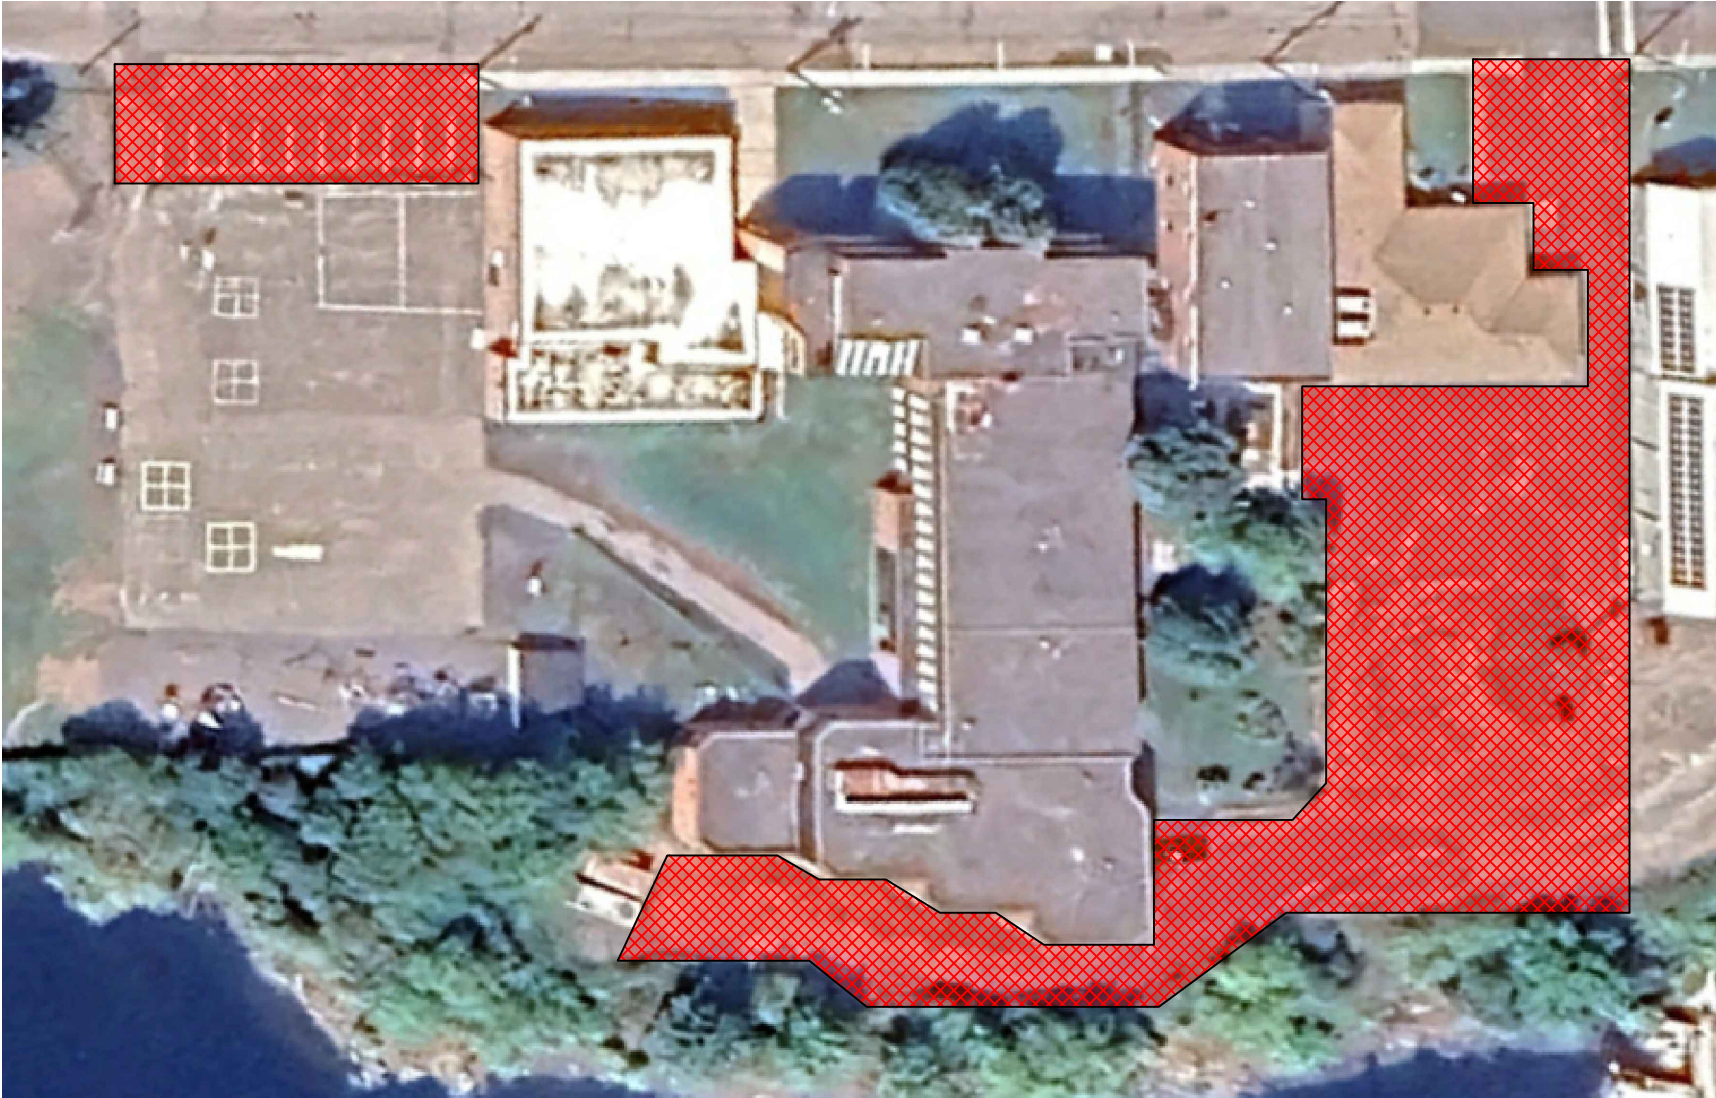

BLIND RIVER P.S.
SNOW MAP