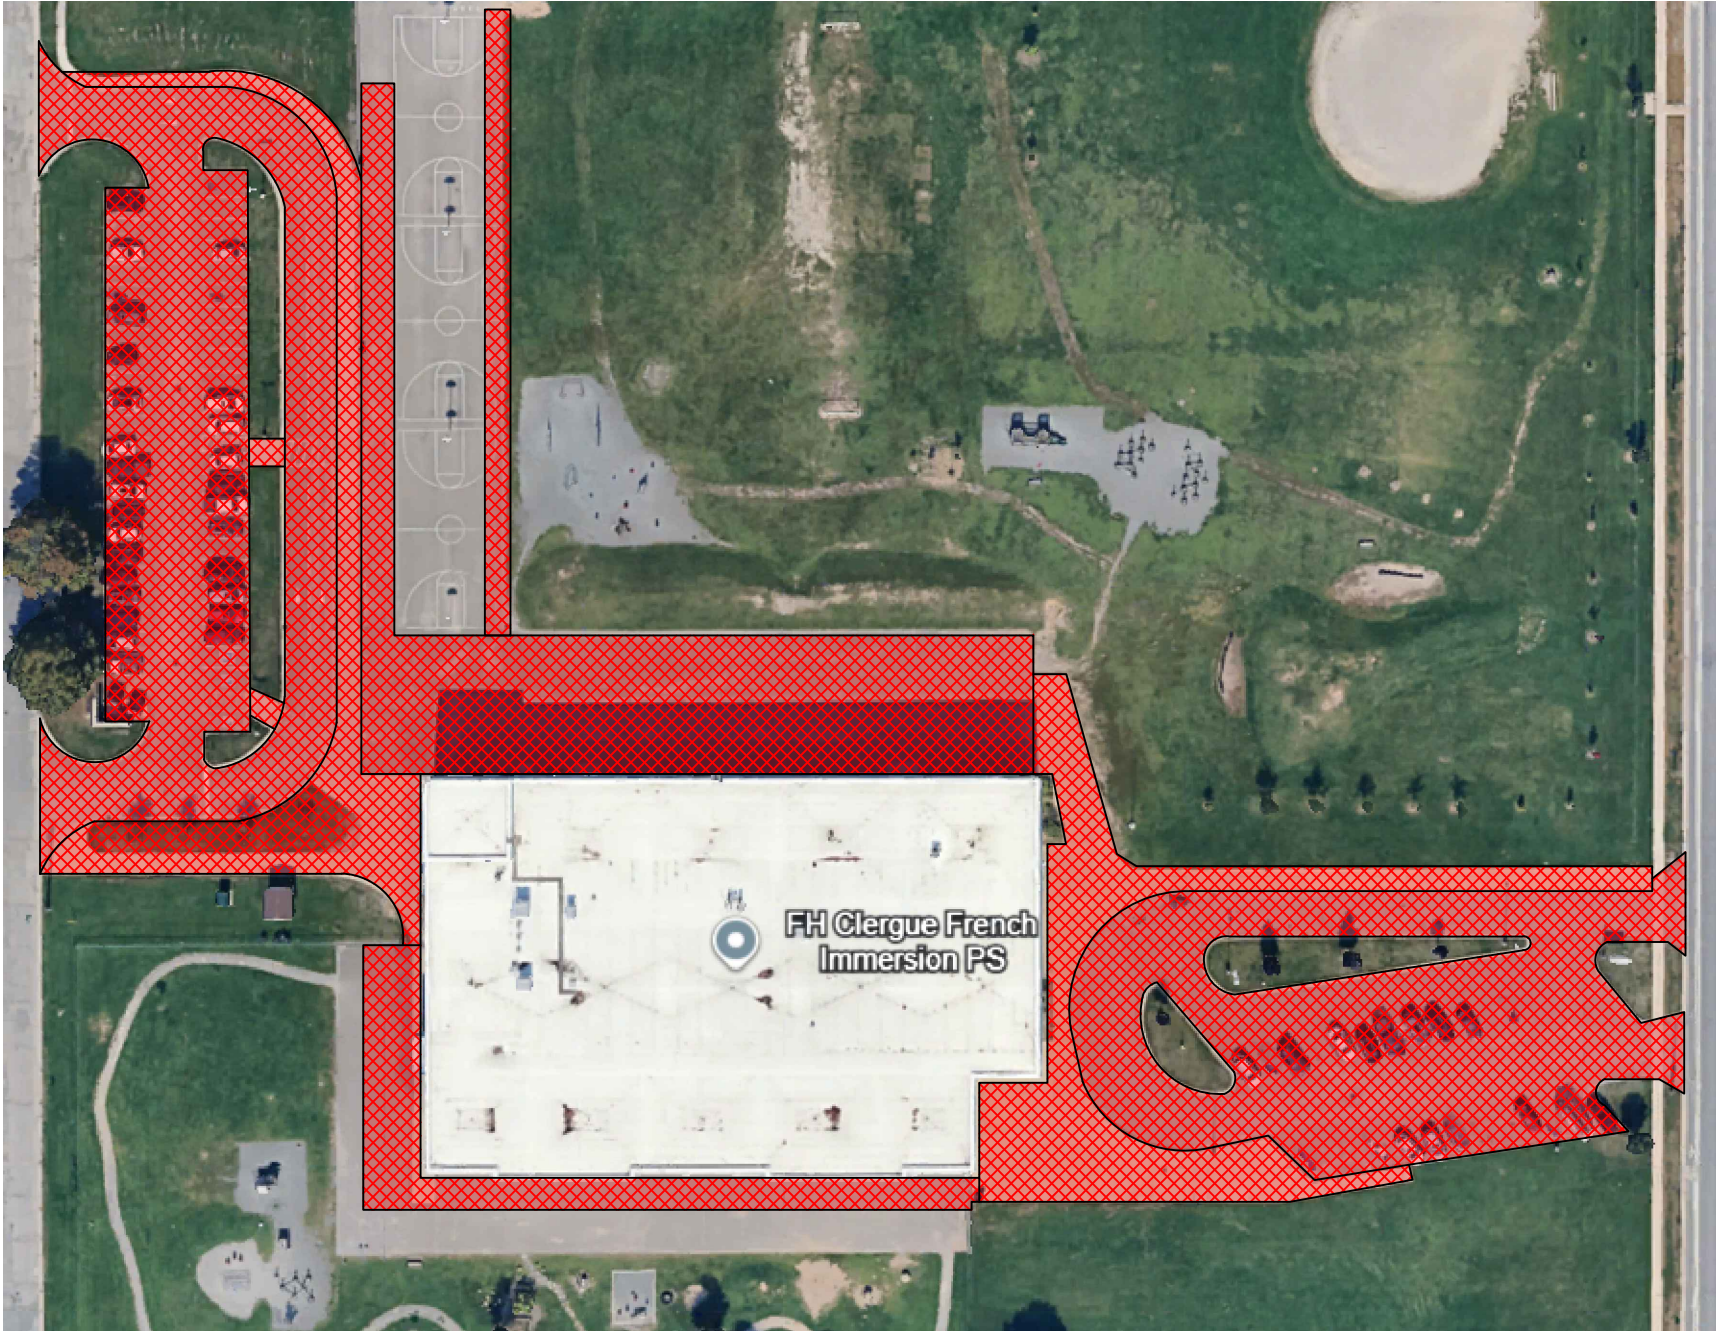

AREA 1

Anna McCrea (250 Mark Street)

East View (75 Arizona Avenue)

Grand View (161 Denwood Drive)

Parkland (54 Amber Street)

Pinewood (3924 Queen Street East)

White Pines (1007 Trunk Road)

ANNA MCREA P.S. SNOW MAP

EAST VIEW P.S. SNOW MAP

GRAND VIEW P.S. SNOW MAP

PARKLAND P.S. SNOW MAP

PINEWOOD P.S. SNOW MAP

WHITE PINES 7-12
SNOW MAP

AREA 2

Ben R. McMullin (24 Paradise Avenue)
Education Centre (644 Albert Street East)
F.H. Clergue (80 Weldon Avenue)
Prince Charles (550 Northern Avenue)
Queen Elizabeth (139 Elizabeth Street)
River View (51 Wireless Avenue)

BEN R. MCMULLIN P.S.
SNOW MAP

EDUCATION CENTRE SNOW MAP

F.H. CLERGUE F.I. P.S.
SNOW MAP

PRINCE CHARLES SNOW MAP

QUEEN ELIZABETH P.S. SNOW MAP

RIVER VIEW P.S. SNOW MAP

AREA 3

Boreal/Plant Department/Old Plant Department (232/232A/190 Northern Avenue)