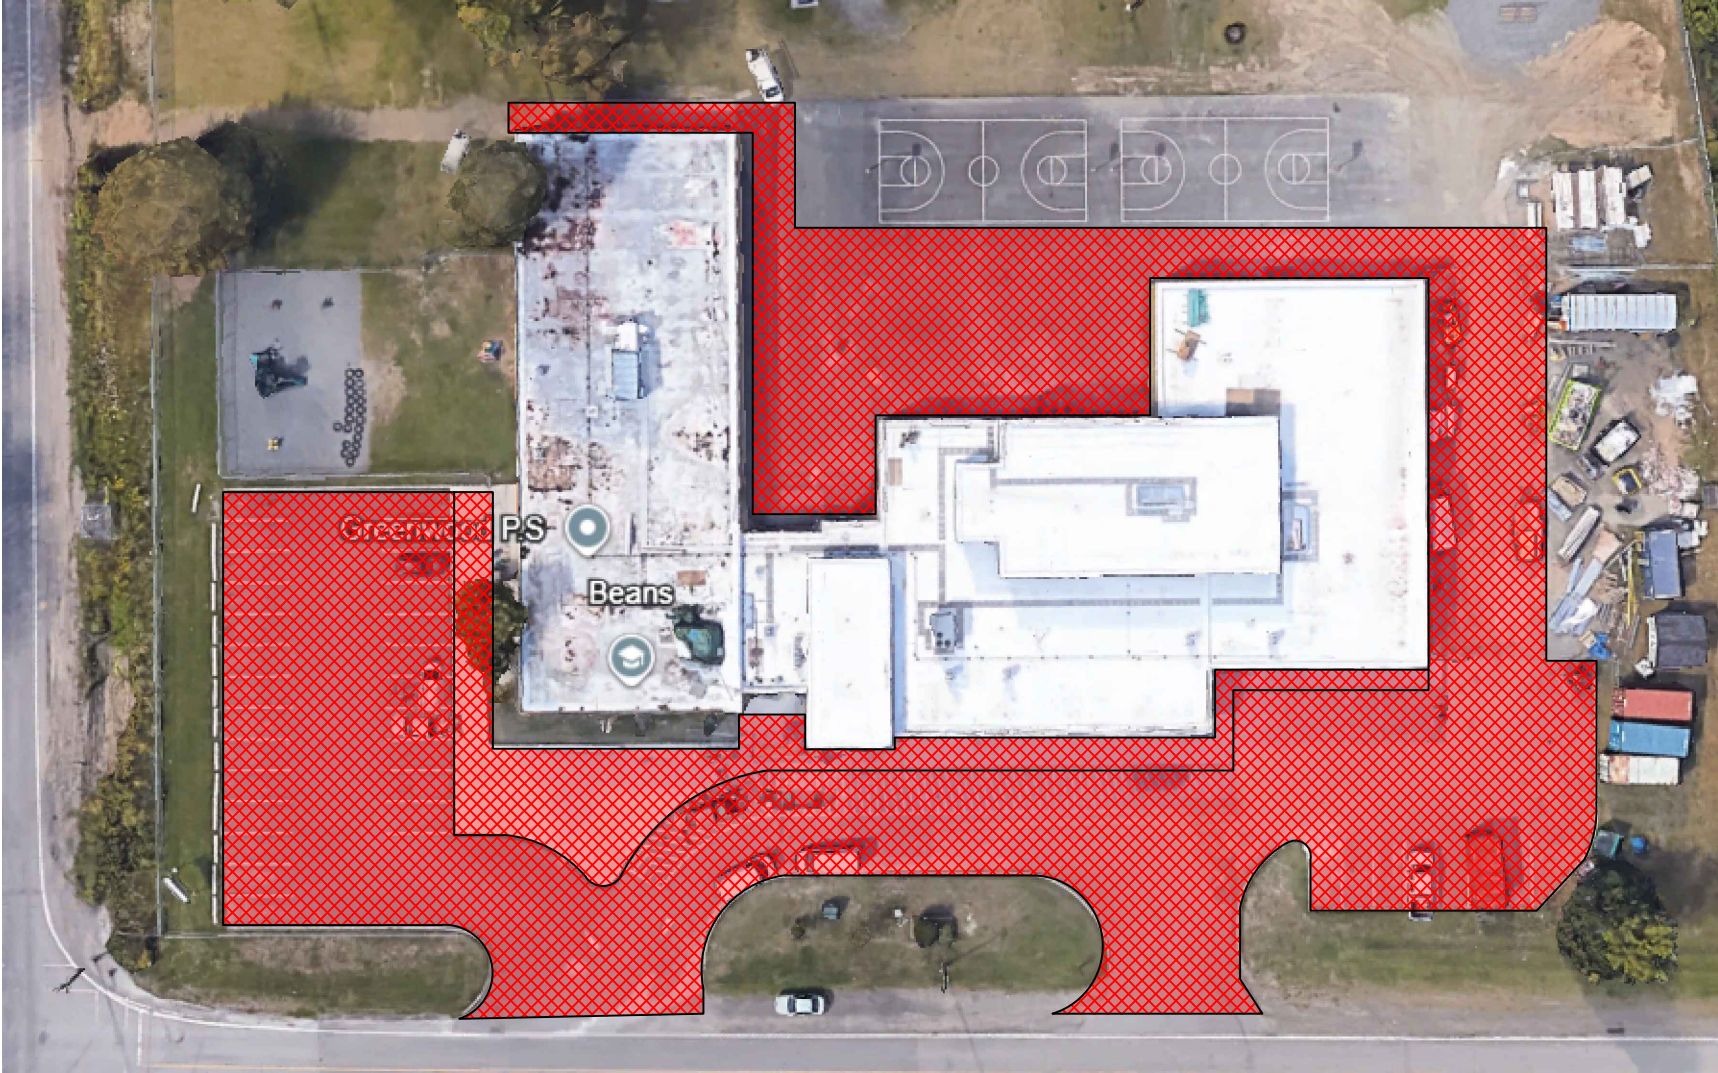

GREENWOOD P.S. SNOW MAP