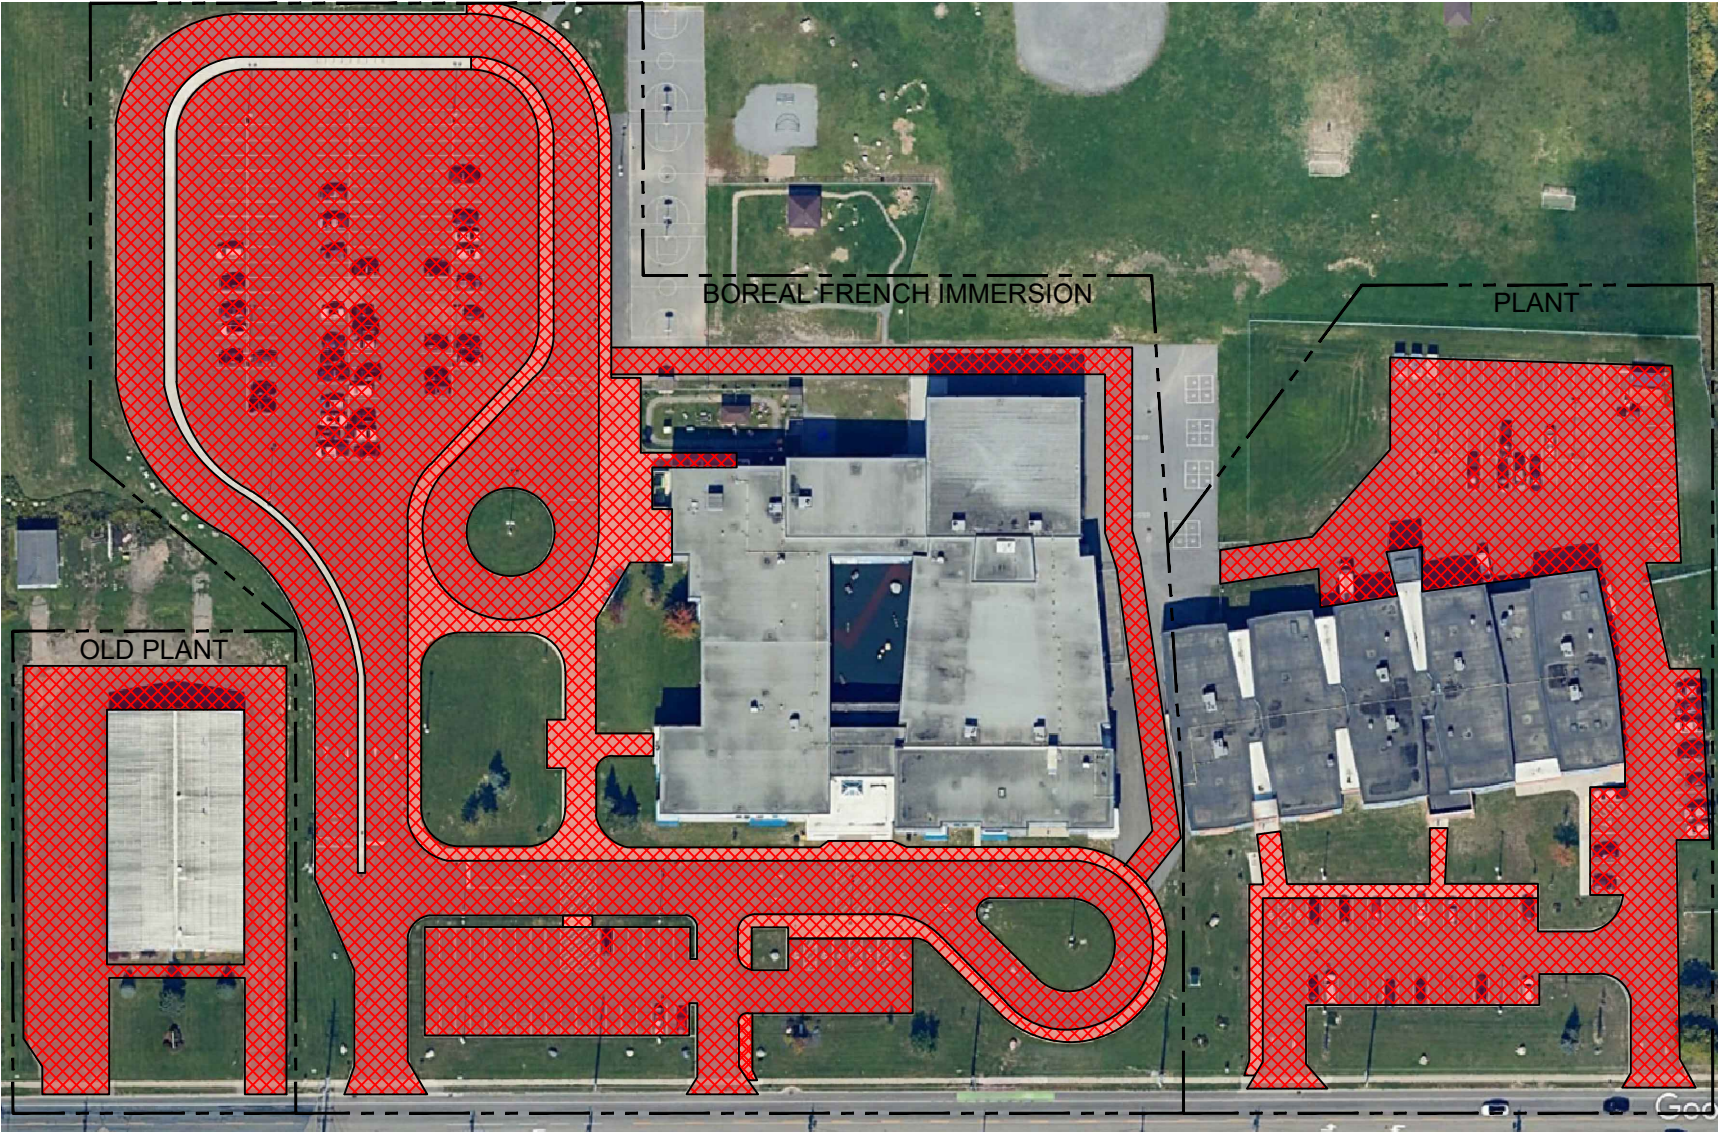

BEN R. MCMULLIN P.S.
SNOW MAP

EDUCATION CENTRE SNOW MAP

F.H. CLERGUE F.I. P.S.
SNOW MAP

PRINCE CHARLES SNOW MAP

QUEEN ELIZABETH P.S. SNOW MAP

RIVER VIEW P.S. SNOW MAP

AREA 3

Boreal/Plant Department/Old Plant Department (232/232A/190 Northern Avenue)

Greenwood (8 Fourth Line)

Kina Awiiya (226 Queen Street West)

Kiwedin (735 North Street)

Northern Heights (210 Grand Boulevard)

Superior Heights (750 North Street)

Tarentorus (96 Northwood Street)

BOREAL F.I. P.S., OLD PLANT AND PLANT OFFICES - SNOW MAP