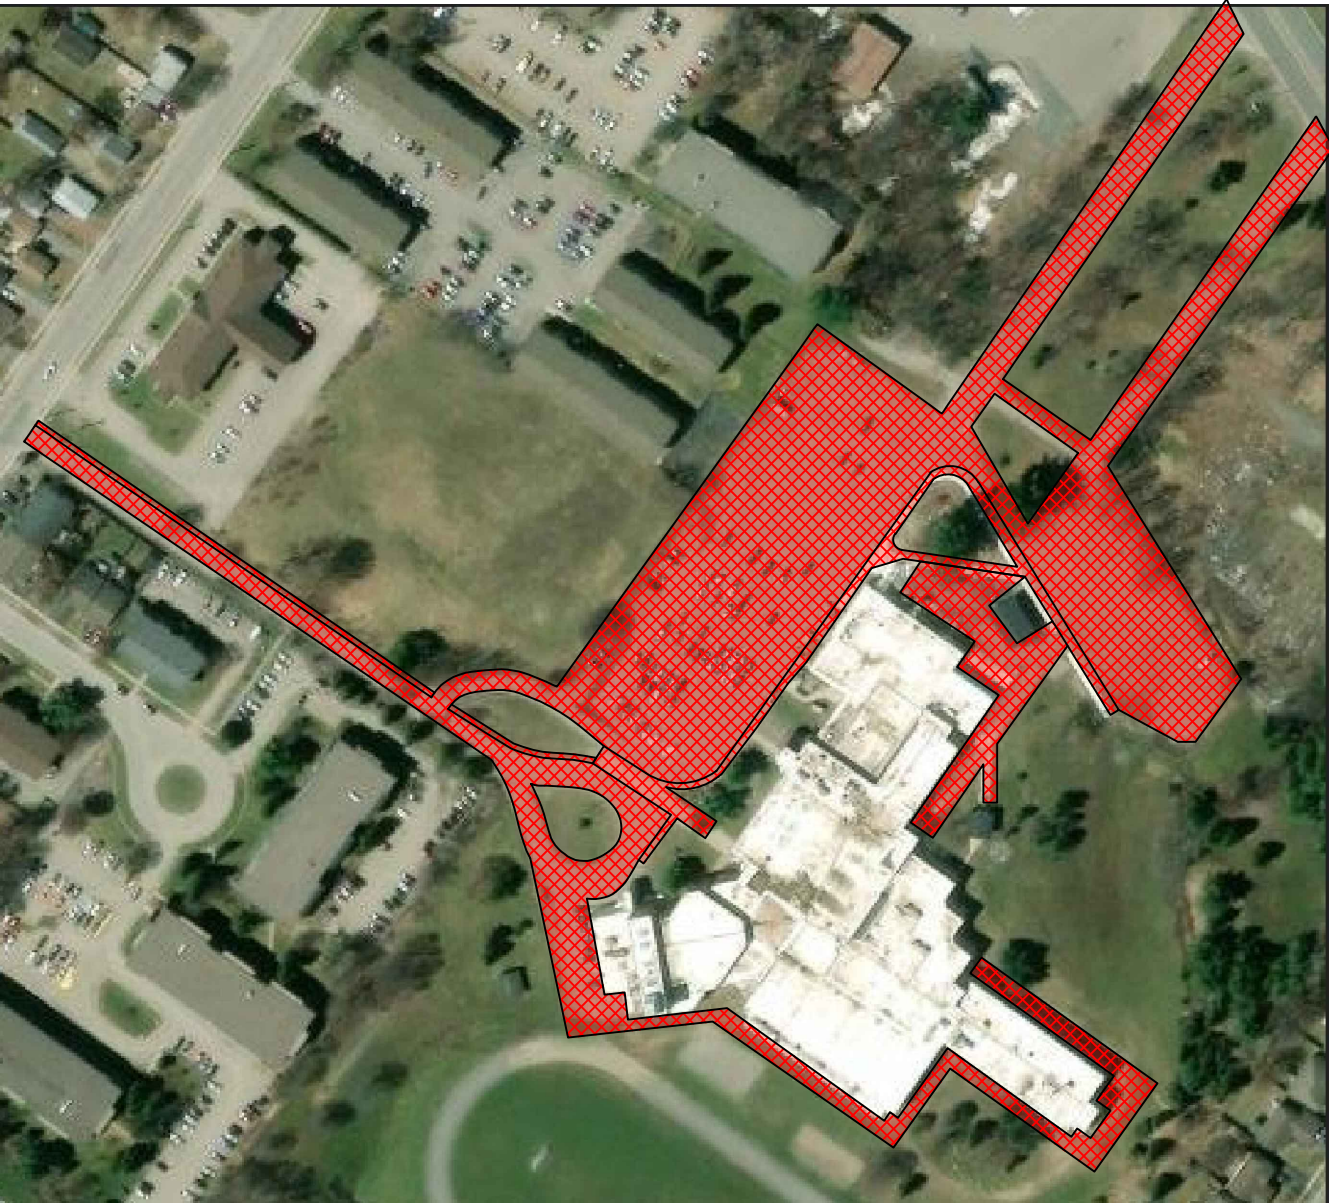

AREA 1

Anna McCrea (250 Mark Street)

East View (75 Arizona Avenue)

Grand View (161 Denwood Drive)

Parkland (54 Amber Street)

Pinewood (3924 Queen Street East)

White Pines (1007 Trunk Road)

ANNA MCREA P.S. SNOW MAP

EAST VIEW P.S. SNOW MAP

GRAND VIEW P.S. SNOW MAP

PARKLAND P.S. SNOW MAP

PINEWOOD P.S. SNOW MAP

WHITE PINES 7-12
SNOW MAP

AREA 2

Ben R. McMullin (24 Paradise Avenue)
Education Centre (644 Albert Street East)
F.H. Clergue (80 Weldon Avenue)
Prince Charles (550 Northern Avenue)
Queen Elizabeth (139 Elizabeth Street)
River View (51 Wireless Avenue)

BEN R. MCMULLIN P.S.
SNOW MAP

EDUCATION CENTRE SNOW MAP

F.H. CLERGUE F.I. P.S.
SNOW MAP

PRINCE CHARLES SNOW MAP

QUEEN ELIZABETH P.S. SNOW MAP

RIVER VIEW P.S. SNOW MAP

AREA 3

Boreal/Plant Department/Old Plant Department (232/232A/190 Northern Avenue)

Greenwood (8 Fourth Line)

Kina Awiiya (226 Queen Street West)

Kiwedin (735 North Street)

Northern Heights (210 Grand Boulevard)

Superior Heights (750 North Street)

Tarentorus (96 Northwood Street)

BOREAL F.I. P.S., OLD PLANT AND PLANT OFFICES - SNOW MAP