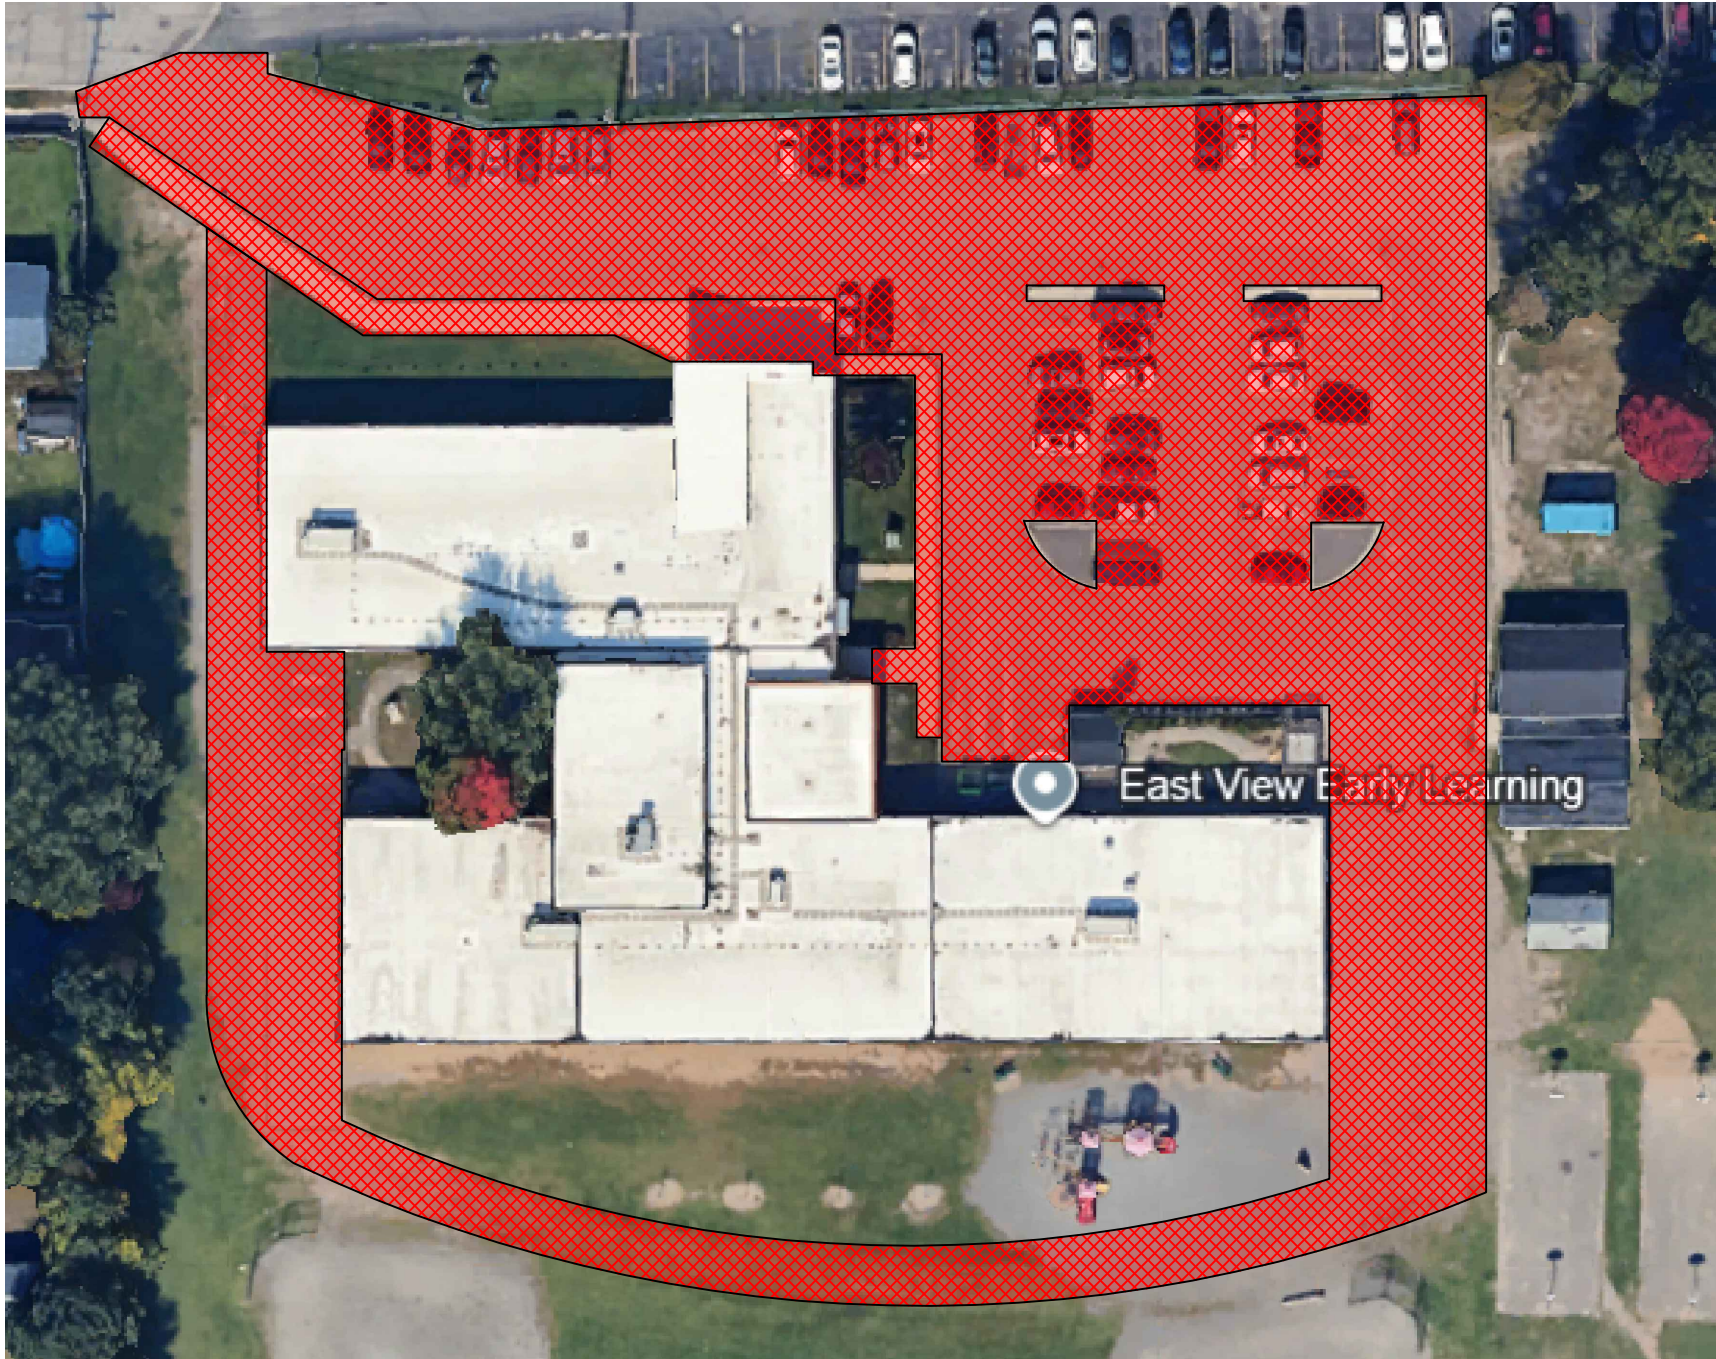

AREA 1

Anna McCrea (250 Mark Street)

East View (75 Arizona Avenue)

Grand View (161 Denwood Drive)

Parkland (54 Amber Street)

Pinewood (3924 Queen Street East)

White Pines (1007 Trunk Road)

ANNA MCREA P.S. SNOW MAP

EAST VIEW P.S. SNOW MAP

GRAND VIEW P.S. SNOW MAP

PARKLAND P.S. SNOW MAP

PINEWOOD P.S. SNOW MAP

WHITE PINES 7-12
SNOW MAP

AREA 2

Ben R. McMullin (24 Paradise Avenue)
Education Centre (644 Albert Street East)
F.H. Clergue (80 Weldon Avenue)
Prince Charles (550 Northern Avenue)
Queen Elizabeth (139 Elizabeth Street)
River View (51 Wireless Avenue)

BEN R. MCMULLIN P.S.
SNOW MAP

EDUCATION CENTRE SNOW MAP

F.H. CLERGUE F.I. P.S.
SNOW MAP

PRINCE CHARLES SNOW MAP

QUEEN ELIZABETH P.S. SNOW MAP

RIVER VIEW P.S. SNOW MAP

AREA 3

Boreal/Plant Department/Old Plant Department (232/232A/190 Northern Avenue)