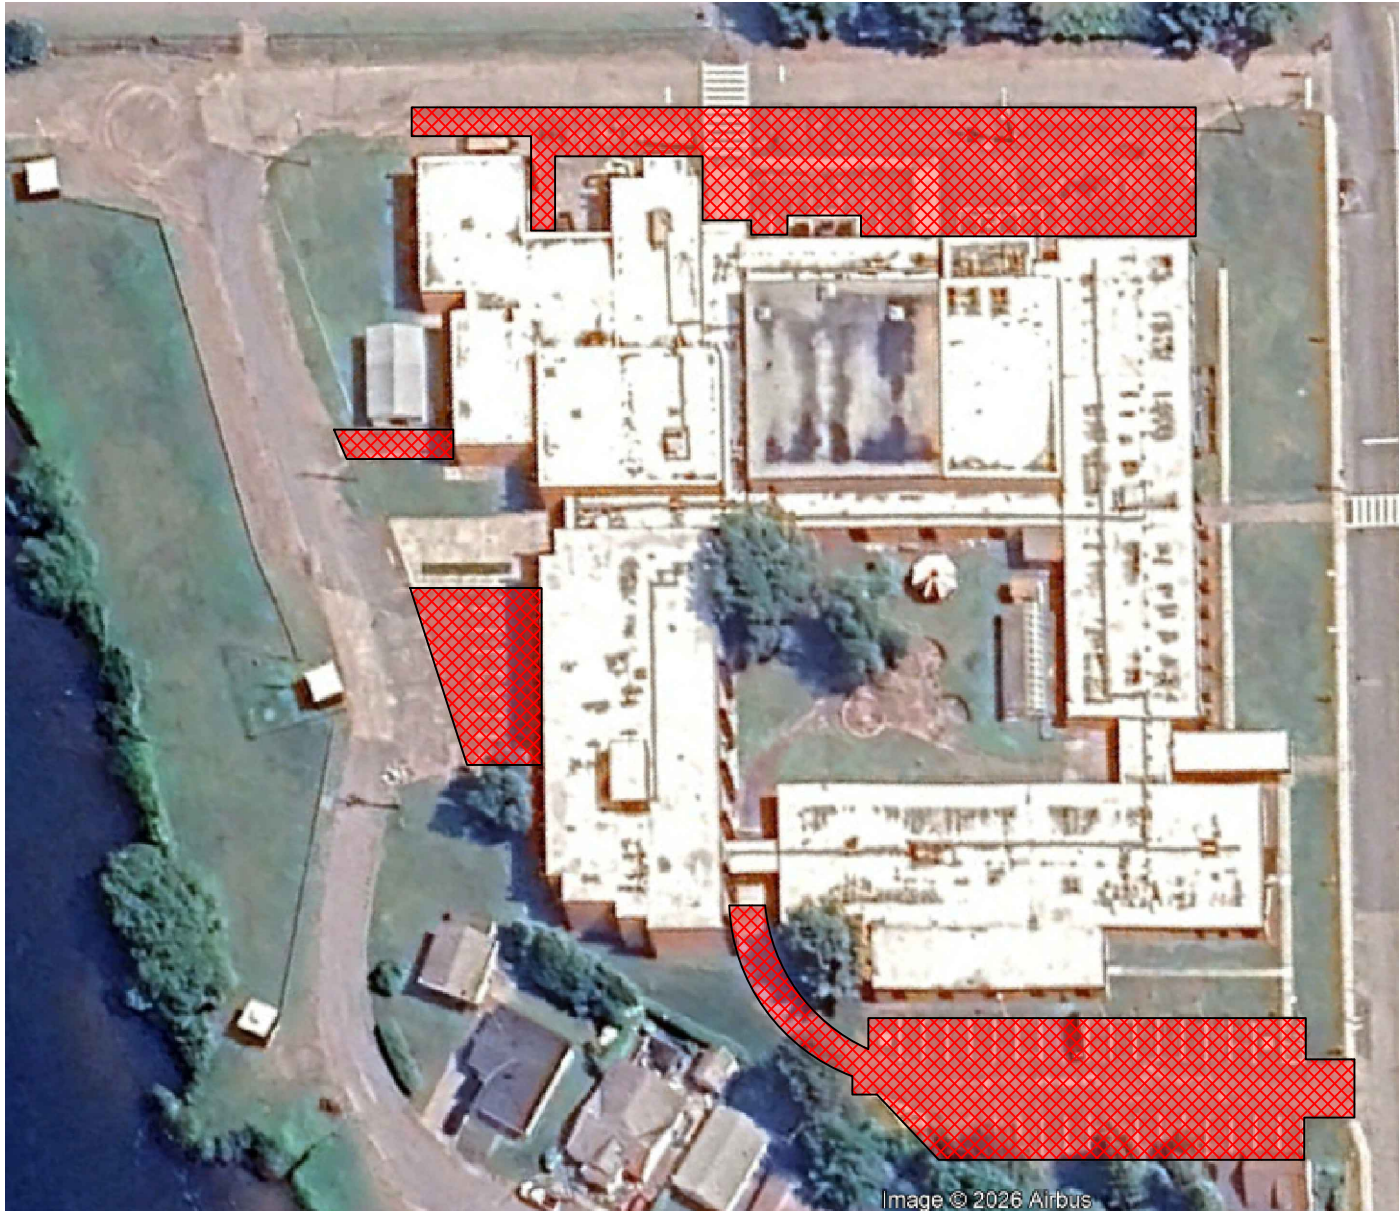

W.C. EAKET S.S. SNOW MAP