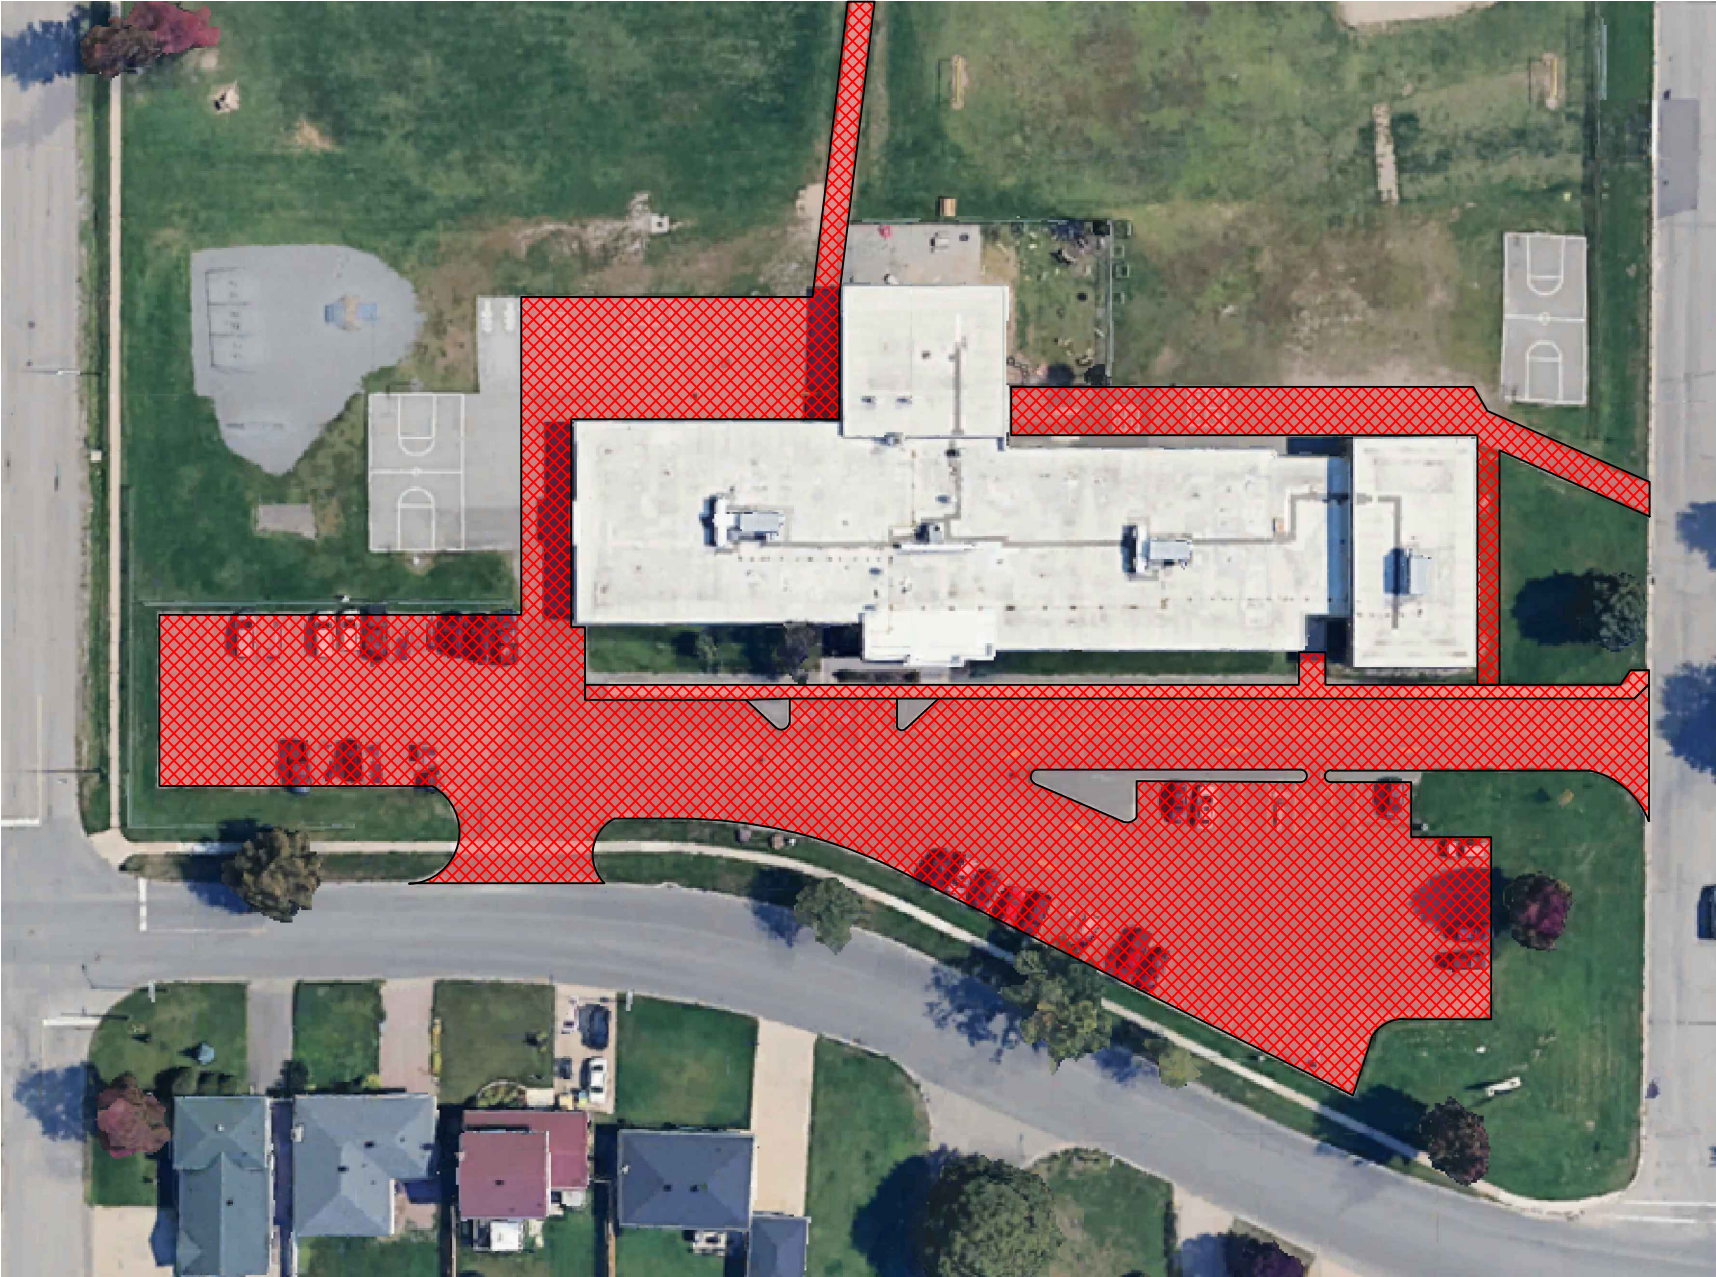

BEN R. MCMULLIN P.S.
SNOW MAP

EDUCATION CENTRE SNOW MAP

F.H. CLERGUE F.I. P.S.
SNOW MAP

PRINCE CHARLES SNOW MAP

QUEEN ELIZABETH P.S. SNOW MAP

RIVER VIEW P.S. SNOW MAP

AREA 3

Boreal/Plant Department/Old Plant Department (232/232A/190 Northern Avenue)

Greenwood (8 Fourth Line)

Kina Awiiya (226 Queen Street West)

Kiwedin (735 North Street)

Northern Heights (210 Grand Boulevard)

Superior Heights (750 North Street)

Tarentorus (96 Northwood Street)

BOREAL F.I. P.S., OLD PLANT AND PLANT OFFICES - SNOW MAP

GREENWOOD P.S. SNOW MAP

KINA AWIIYA SECONDARY PROGRAM SNOW MAP

KIWEDIN P.S.
SNOW MAP

NORTHERN HEIGHTS P.S. SNOW MAP

SUPERIOR HEIGHTS 7-12 SNOW MAP

TARENTORUS P.S.
SNOW MAP

AREA 4

H.M. Robbins (83 Balfour Street)
Isabel Fletcher (599 Third Line West)
Korah (636 Goulais Avenue)
Northland (440 Northland Road)
R.M. Moore (1272 Base Line)

H.M. ROBBINS P.S. SNOW MAP

ISABEL FLETCHER P.S. SNOW MAP

KORAH CV&S SNOW MAP

NORTHLAND ADULT LEARNING CENTRE SNOW MAP

R.M. MOORE P.S.
SNOW MAP

AREA 5

Mountain View (RR, 1 Mahler Road, Goulais River)

MOUNTAIN VIEW P.S.
SNOW MAP