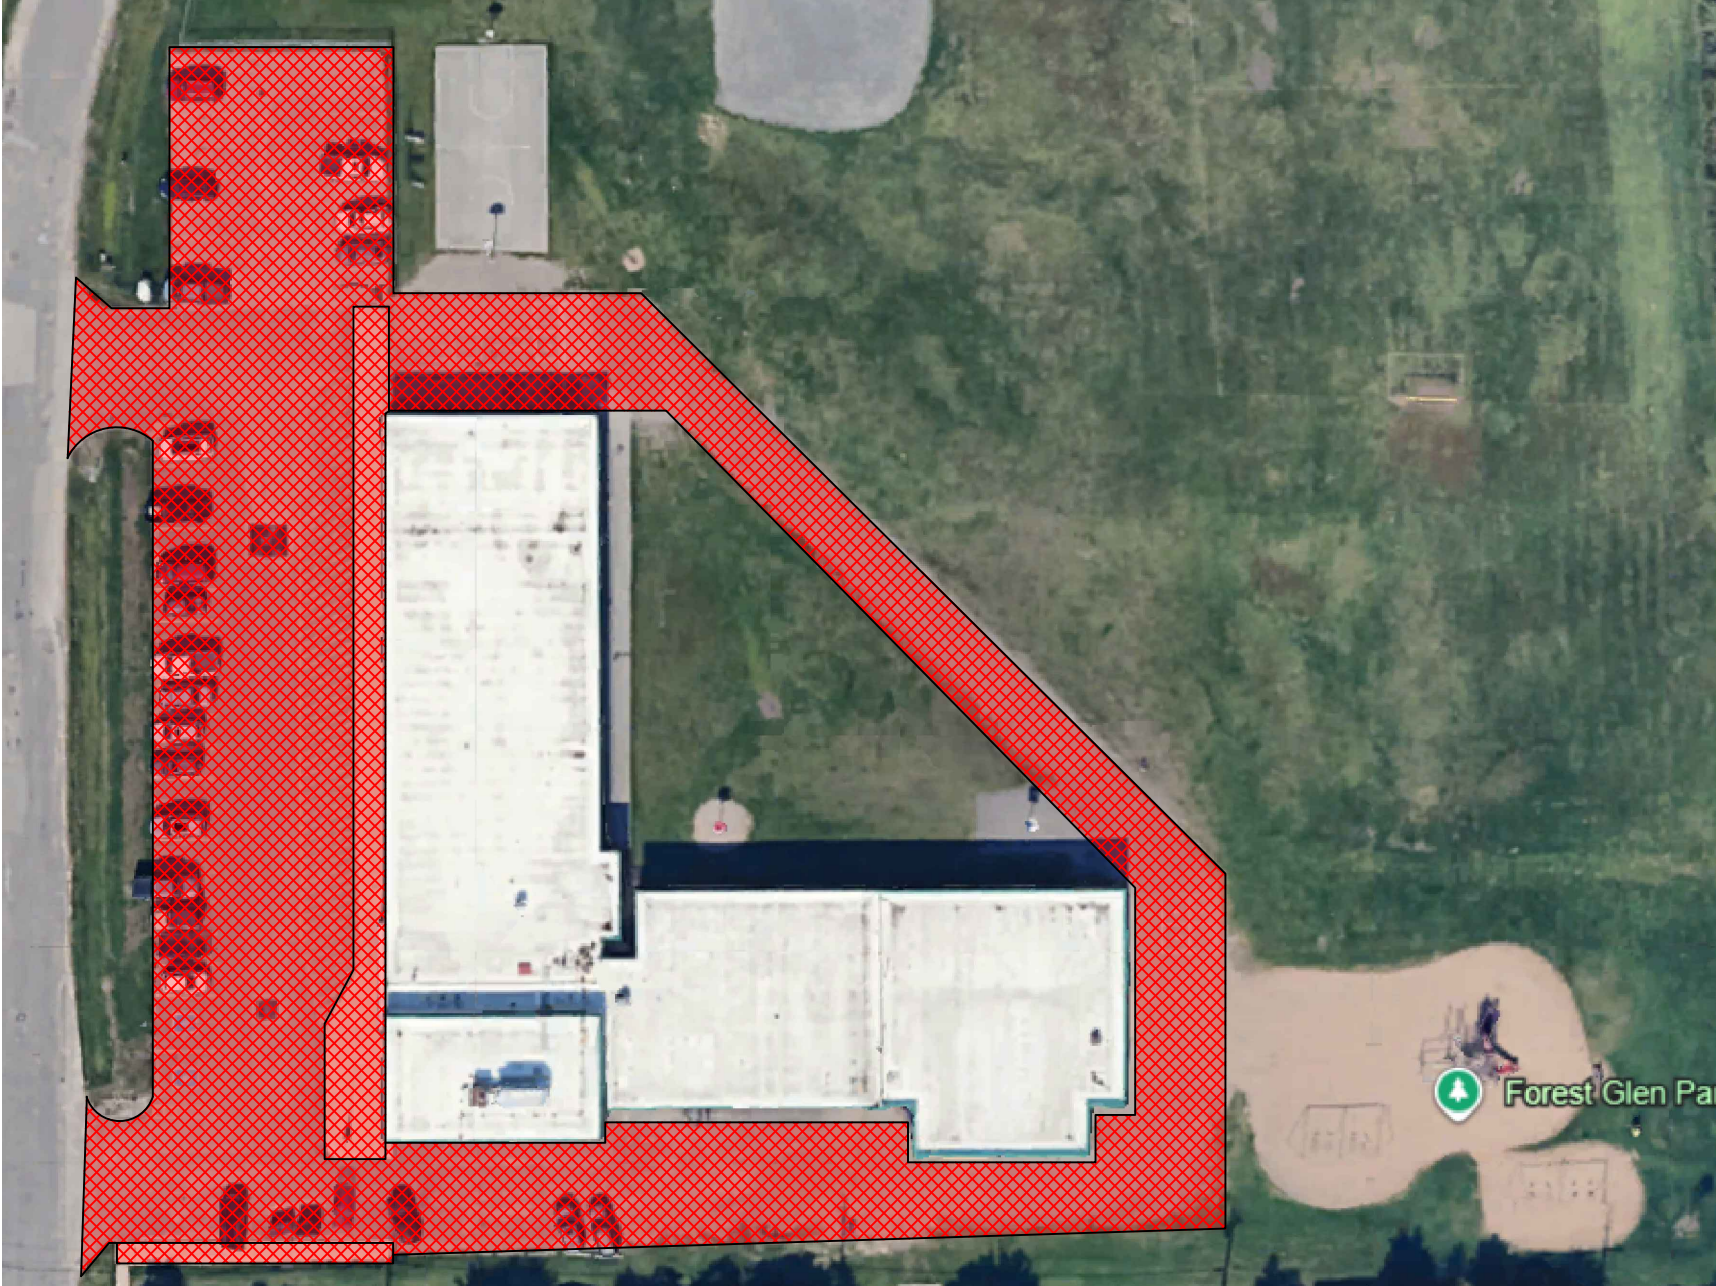

AREA 1

Anna McCrea (250 Mark Street)

East View (75 Arizona Avenue)

Grand View (161 Denwood Drive)

Parkland (54 Amber Street)

Pinewood (3924 Queen Street East)

White Pines (1007 Trunk Road)

ANNA MCREA P.S. SNOW MAP

EAST VIEW P.S. SNOW MAP

GRAND VIEW P.S. SNOW MAP

PARKLAND P.S. SNOW MAP

PINEWOOD P.S. SNOW MAP

WHITE PINES 7-12
SNOW MAP

AREA 2

Ben R. McMullin (24 Paradise Avenue)
Education Centre (644 Albert Street East)
F.H. Clergue (80 Weldon Avenue)
Prince Charles (550 Northern Avenue)
Queen Elizabeth (139 Elizabeth Street)
River View (51 Wireless Avenue)

BEN R. MCMULLIN P.S.
SNOW MAP

EDUCATION CENTRE SNOW MAP

F.H. CLERGUE F.I. P.S.
SNOW MAP

PRINCE CHARLES SNOW MAP

QUEEN ELIZABETH P.S. SNOW MAP

RIVER VIEW P.S. SNOW MAP

AREA 3

Boreal/Plant Department/Old Plant Department (232/232A/190 Northern Avenue)