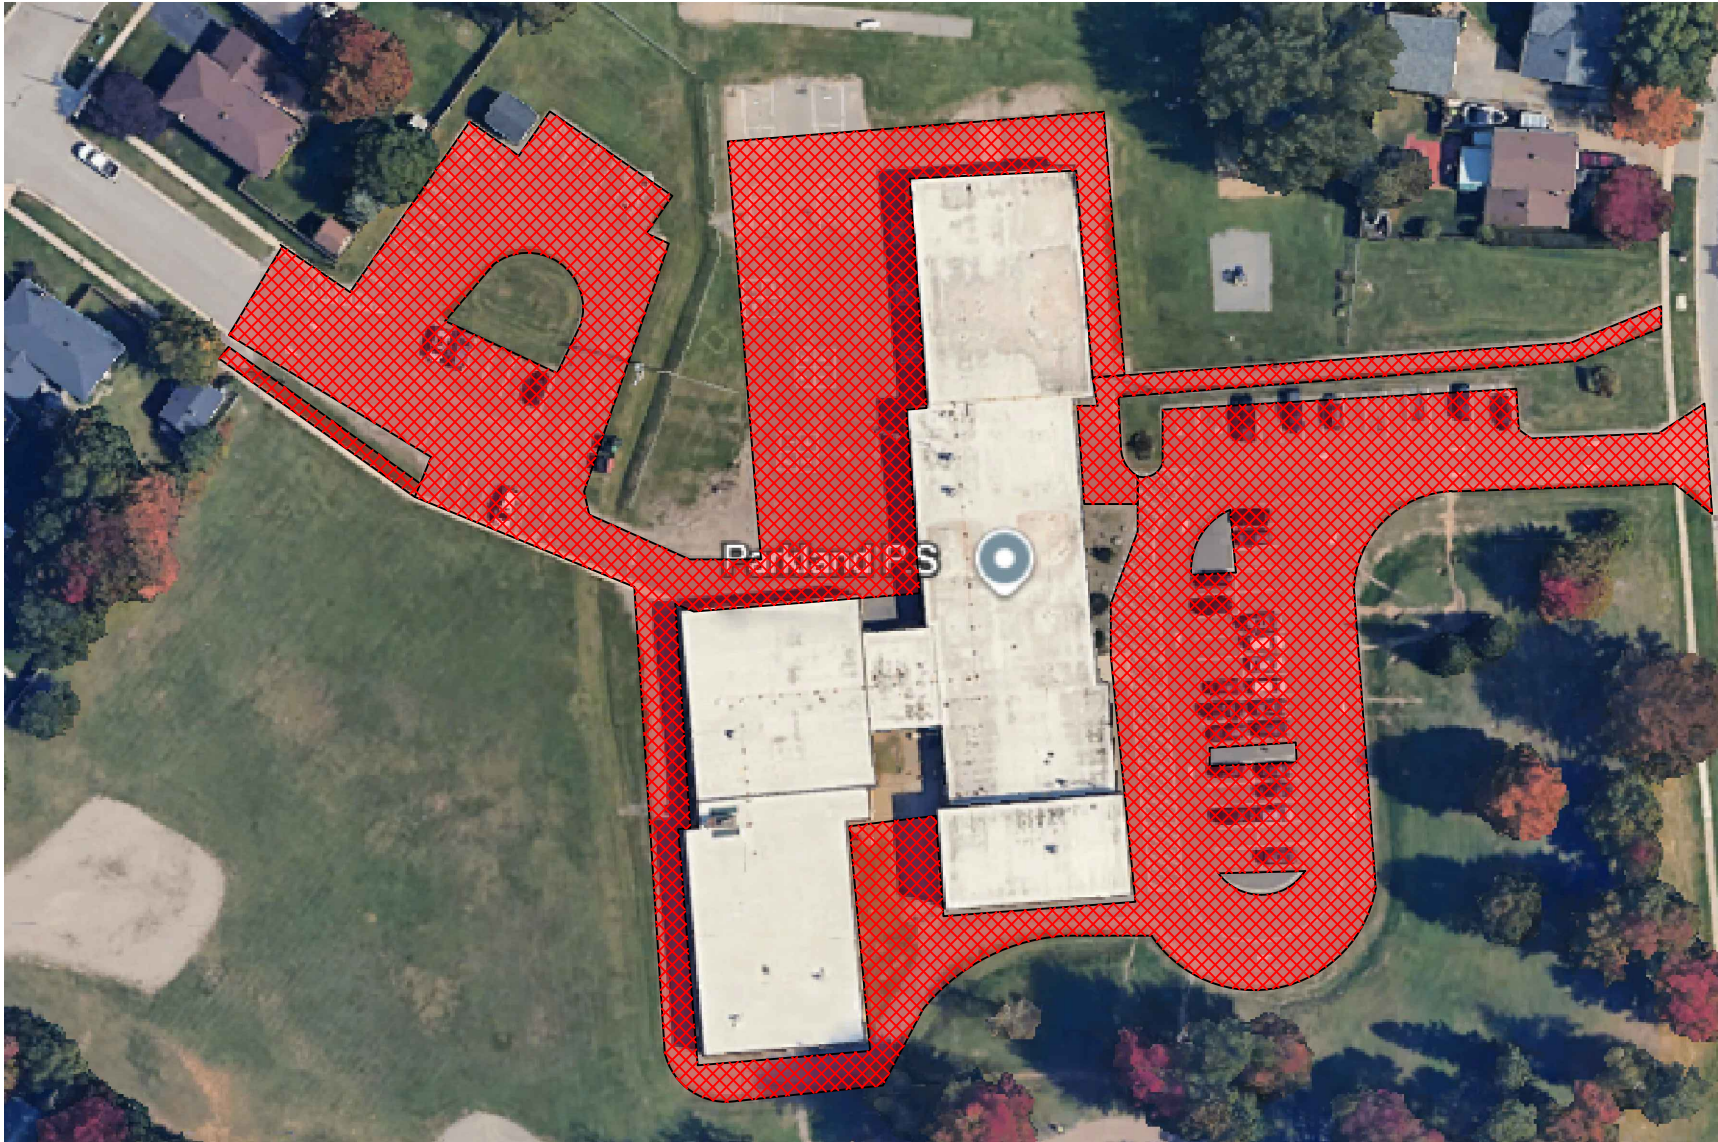

AREA 1

Anna McCrea (250 Mark Street)

East View (75 Arizona Avenue)

Grand View (161 Denwood Drive)

Parkland (54 Amber Street)

Pinewood (3924 Queen Street East)

White Pines (1007 Trunk Road)

ANNA MCREA P.S. SNOW MAP

EAST VIEW P.S. SNOW MAP

GRAND VIEW P.S. SNOW MAP

PARKLAND P.S. SNOW MAP

PINEWOOD P.S. SNOW MAP

WHITE PINES 7-12
SNOW MAP

AREA 2

Ben R. McMullin (24 Paradise Avenue)
Education Centre (644 Albert Street East)
F.H. Clergue (80 Weldon Avenue)
Prince Charles (550 Northern Avenue)
Queen Elizabeth (139 Elizabeth Street)
River View (51 Wireless Avenue)

BEN R. MCMULLIN P.S.
SNOW MAP

EDUCATION CENTRE SNOW MAP

F.H. CLERGUE F.I. P.S.
SNOW MAP

PRINCE CHARLES SNOW MAP

QUEEN ELIZABETH P.S. SNOW MAP

RIVER VIEW P.S. SNOW MAP

AREA 3

Boreal/Plant Department/Old Plant Department (232/232A/190 Northern Avenue)