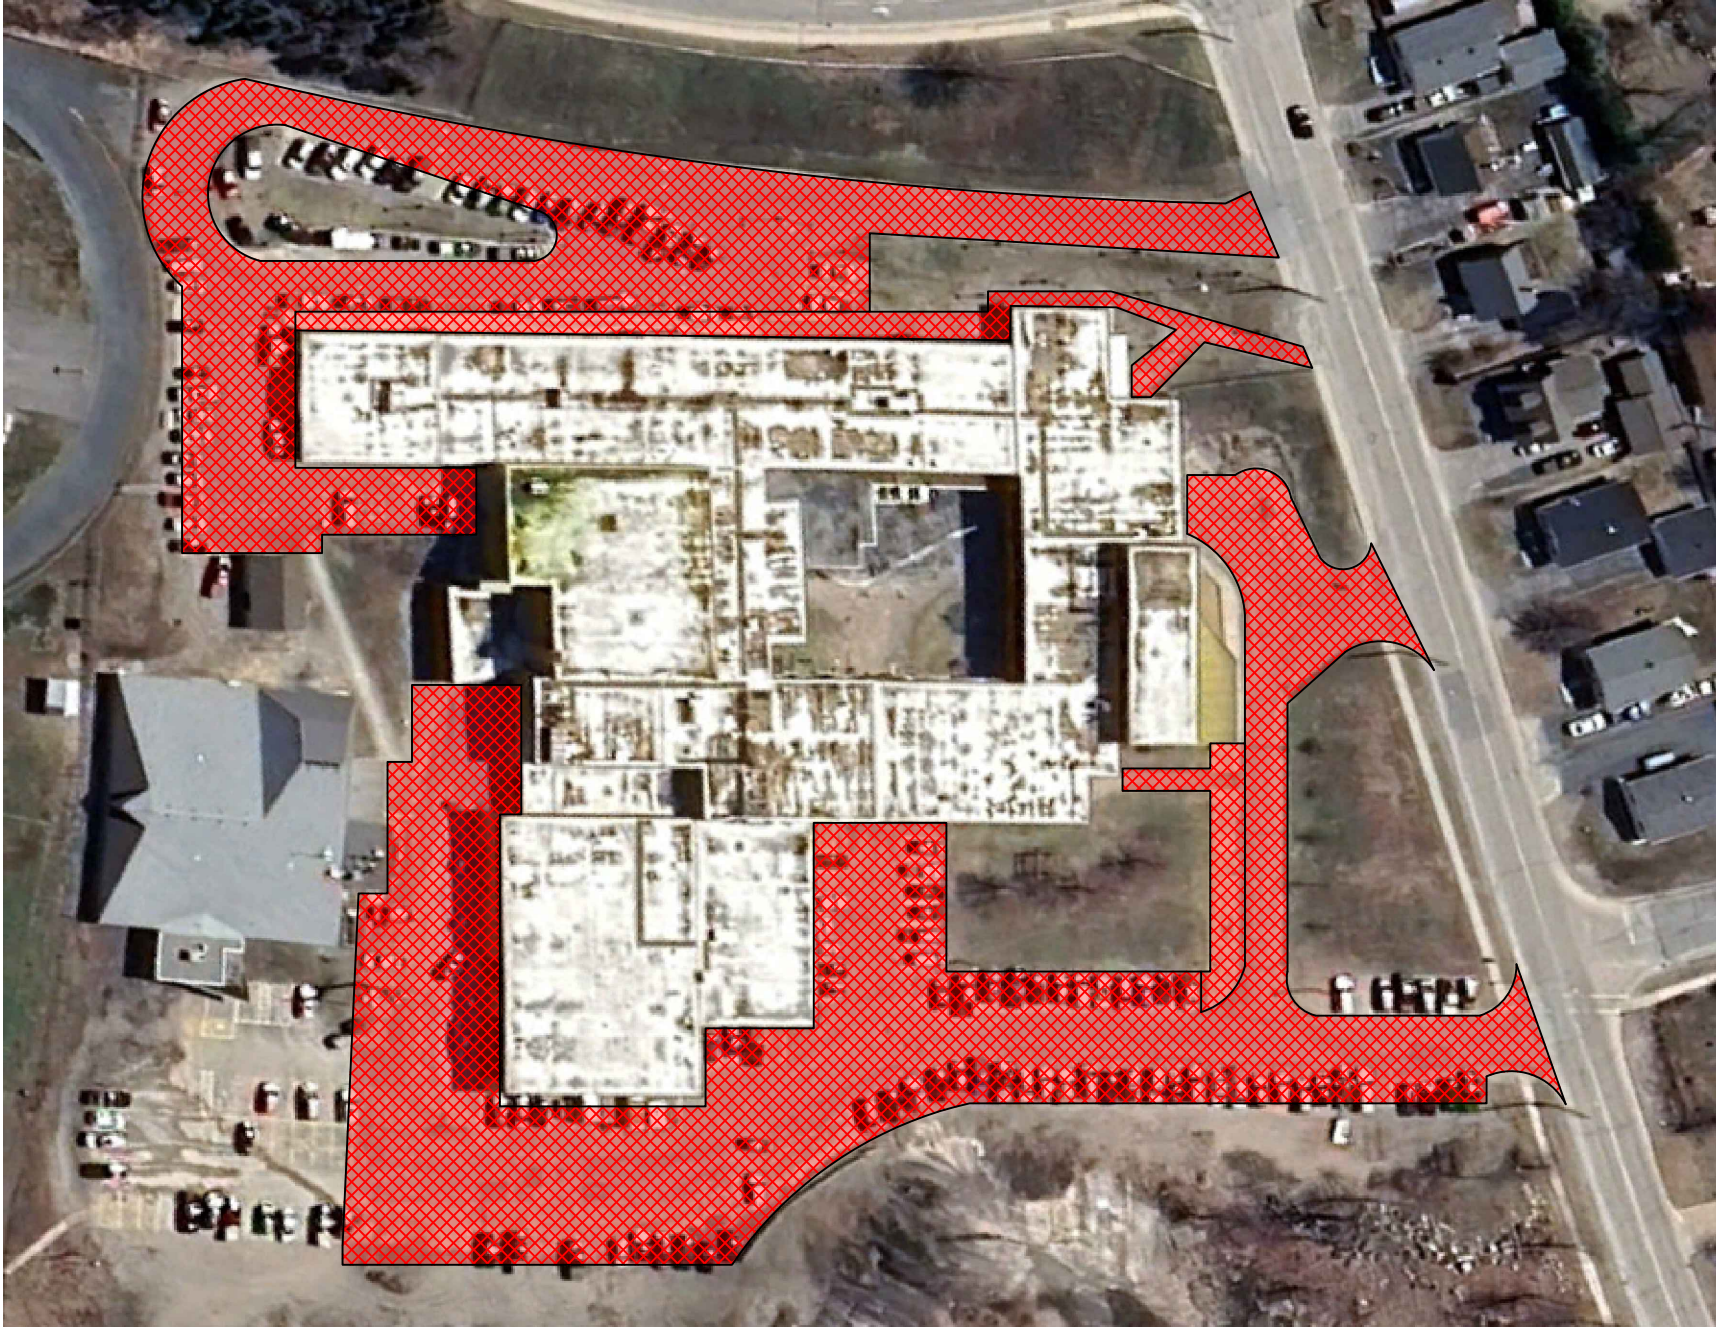

MICHIPICOTEN H.S. SNOW MAP

SIR JAMES DUNN P.S. SNOW MAP

AREA 8

Central Avenue (81 Central Avenue, Elliot Lake)
Elliot Lake 7-12 (303 Mississauga Avenue, Elliot Lake)
Esten Park (115 Hergott Avenue, Elliot Lake)

CENTRAL AVENUE P.S.
SNOW MAP

ELLIOT LAKE 7-12
SNOW MAP

ESTEN PARK F.I. P.S.
SNOW MAP

AREA 9

Three Rivers JK-12 (158 Youngfox Road, Blind River)

Blind River P.S. (19 Hanes Avenue, Blind River)

W.C. Eaket (147 Woodward Avenue, Blind River)