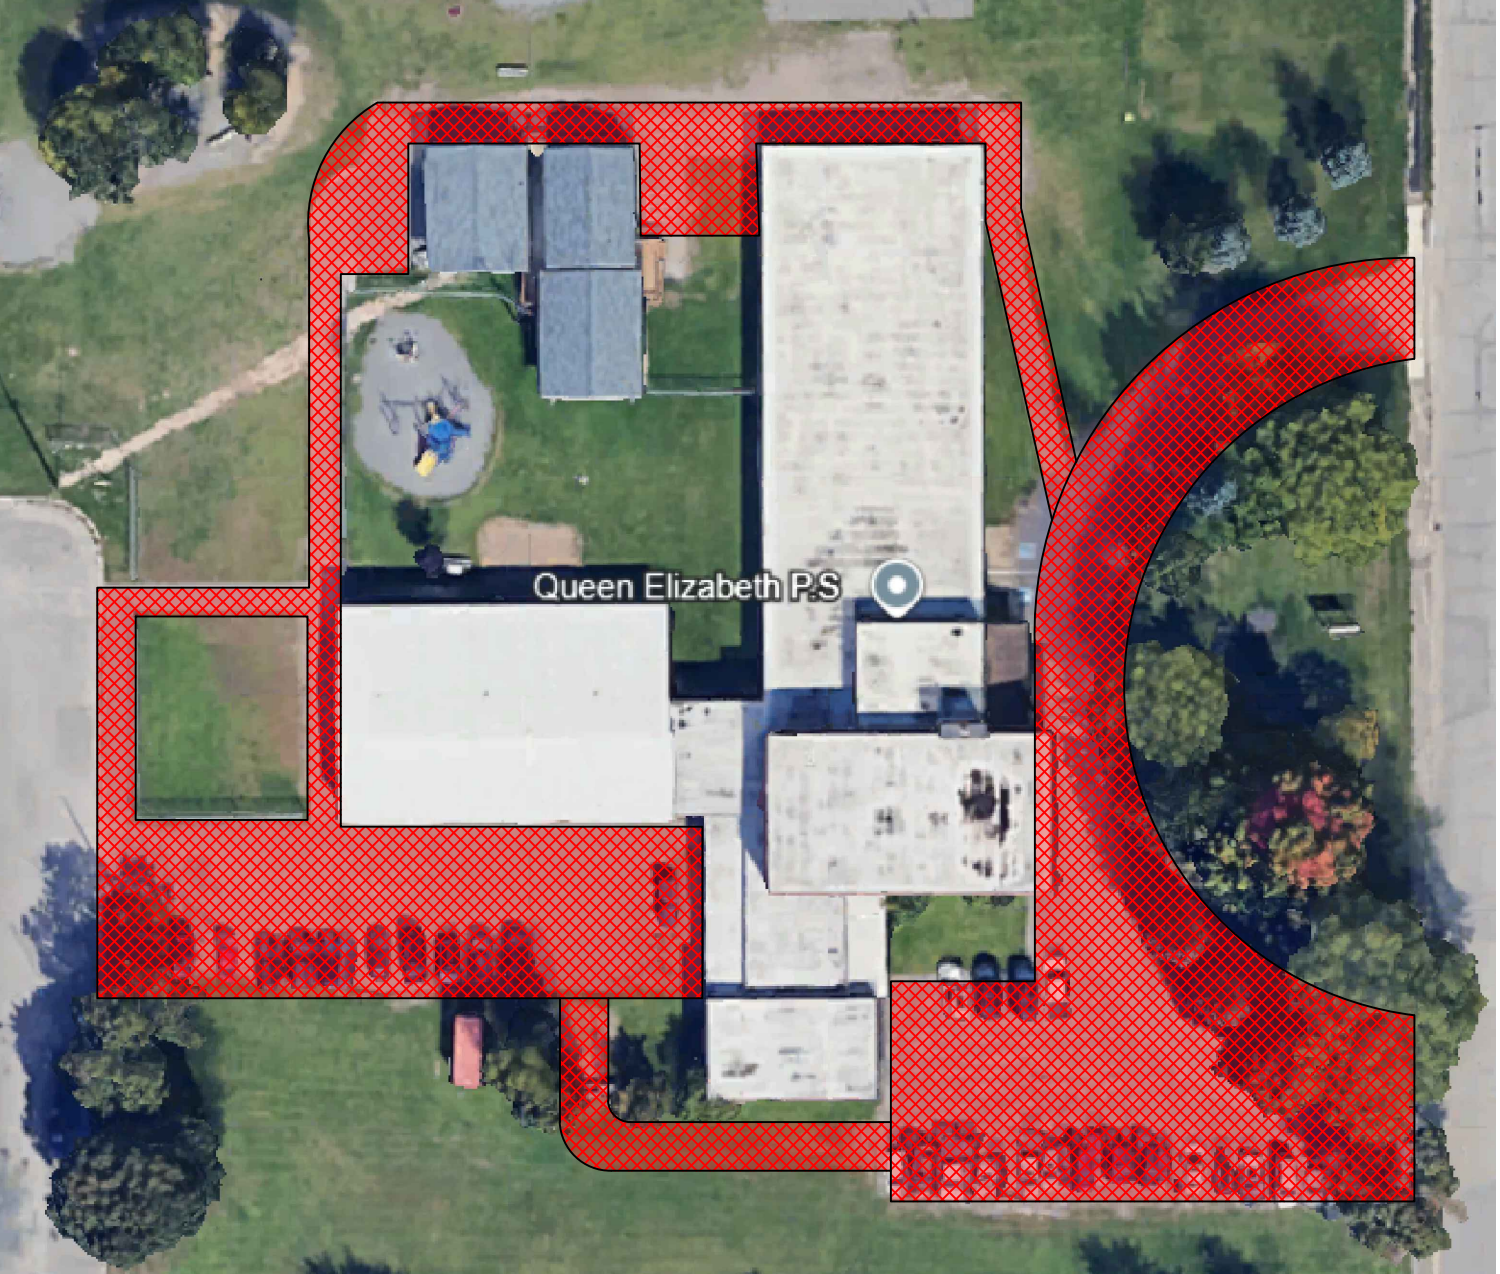

BEN R. MCMULLIN P.S.
SNOW MAP

EDUCATION CENTRE SNOW MAP

F.H. CLERGUE F.I. P.S.
SNOW MAP

PRINCE CHARLES SNOW MAP

QUEEN ELIZABETH P.S. SNOW MAP

RIVER VIEW P.S. SNOW MAP

AREA 3

Boreal/Plant Department/Old Plant Department (232/232A/190 Northern Avenue)