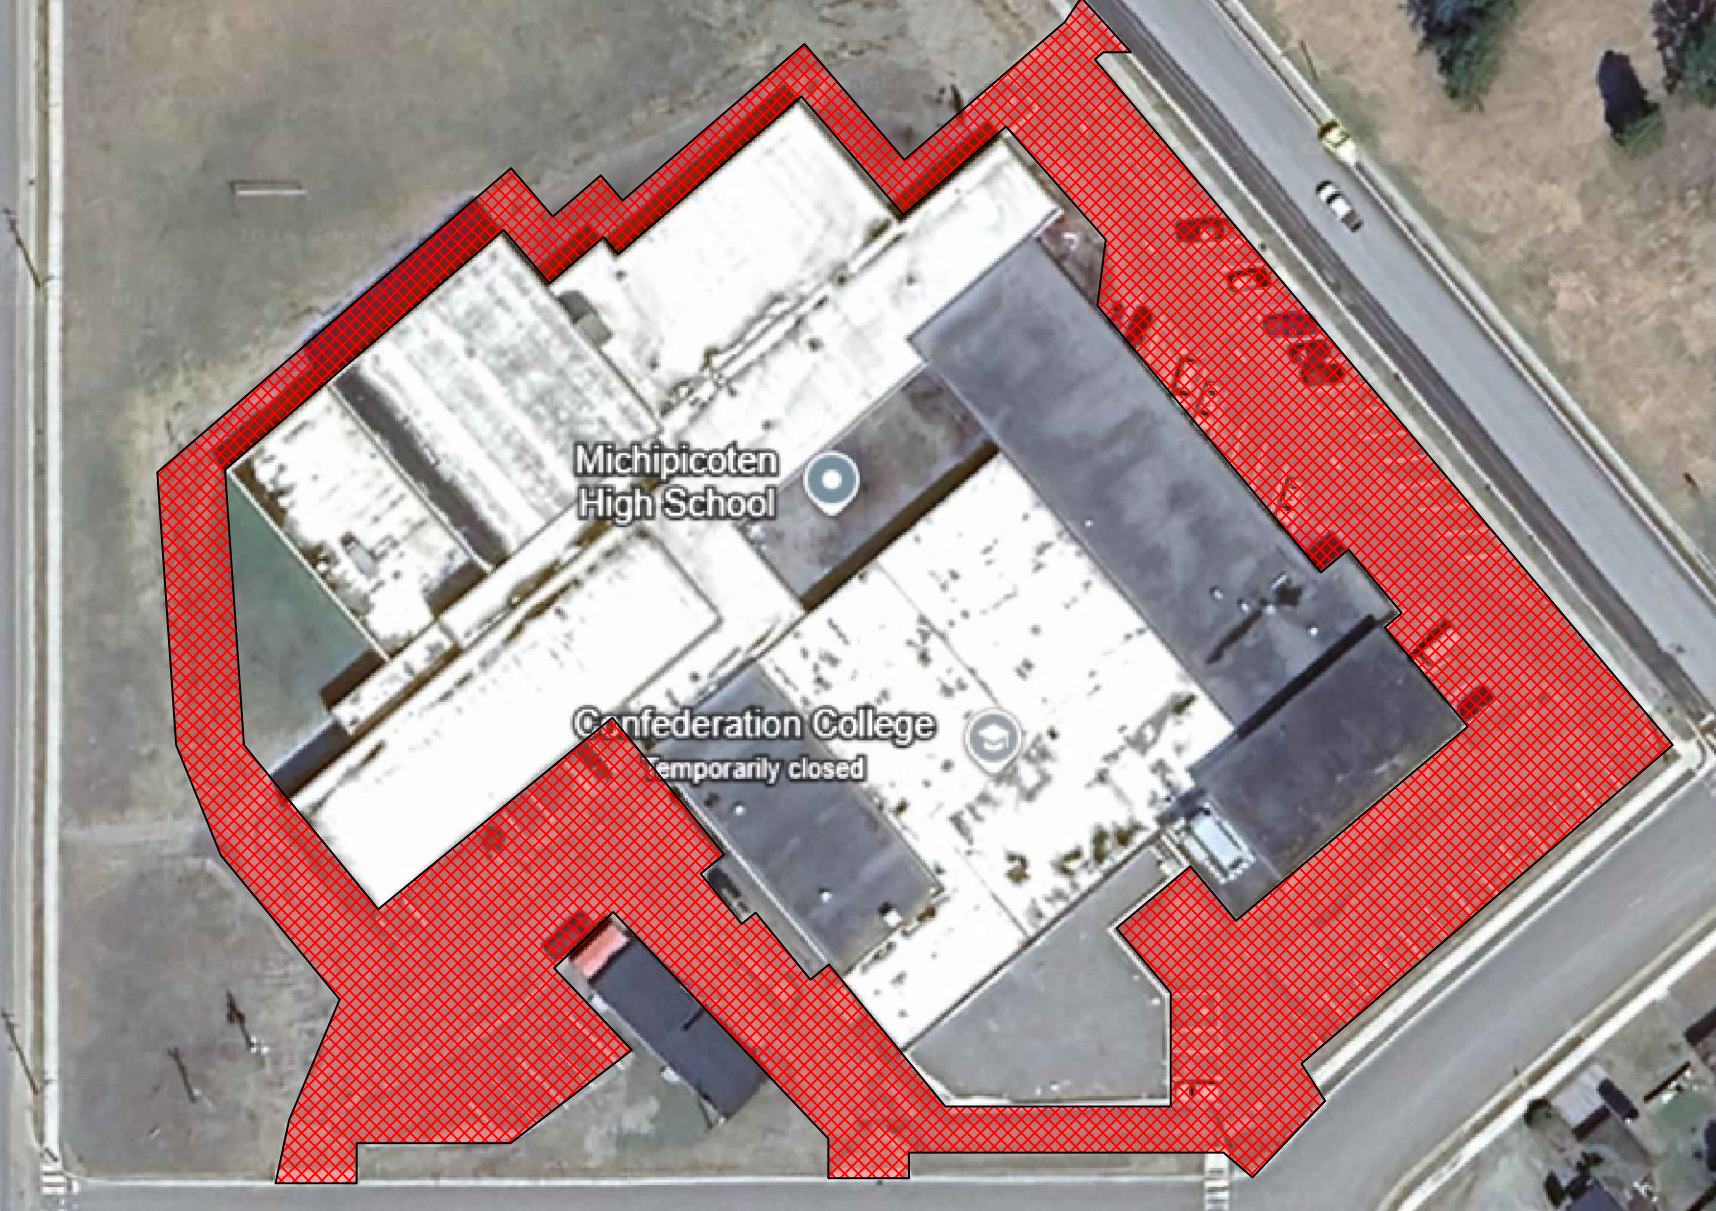

CAES/CENTRAL ALGOMA 7-12 SNOW MAP

ECHO BAY CENTRAL P.S. SNOW MAP

ST. JOSEPH ISLAND P.S.
SNOW MAP

THESSALON P.S.
SNOW MAP

AREA 7

Sir James Dunn (36 McKinley Avenue, Wawa)
Michipicoten (86 Magpie Road, Wawa)

MICHIPICOTEN H.S. SNOW MAP

SIR JAMES DUNN P.S. SNOW MAP

AREA 8

Central Avenue (81 Central Avenue, Elliot Lake)
Elliot Lake 7-12 (303 Mississauga Avenue, Elliot Lake)
Esten Park (115 Hergott Avenue, Elliot Lake)