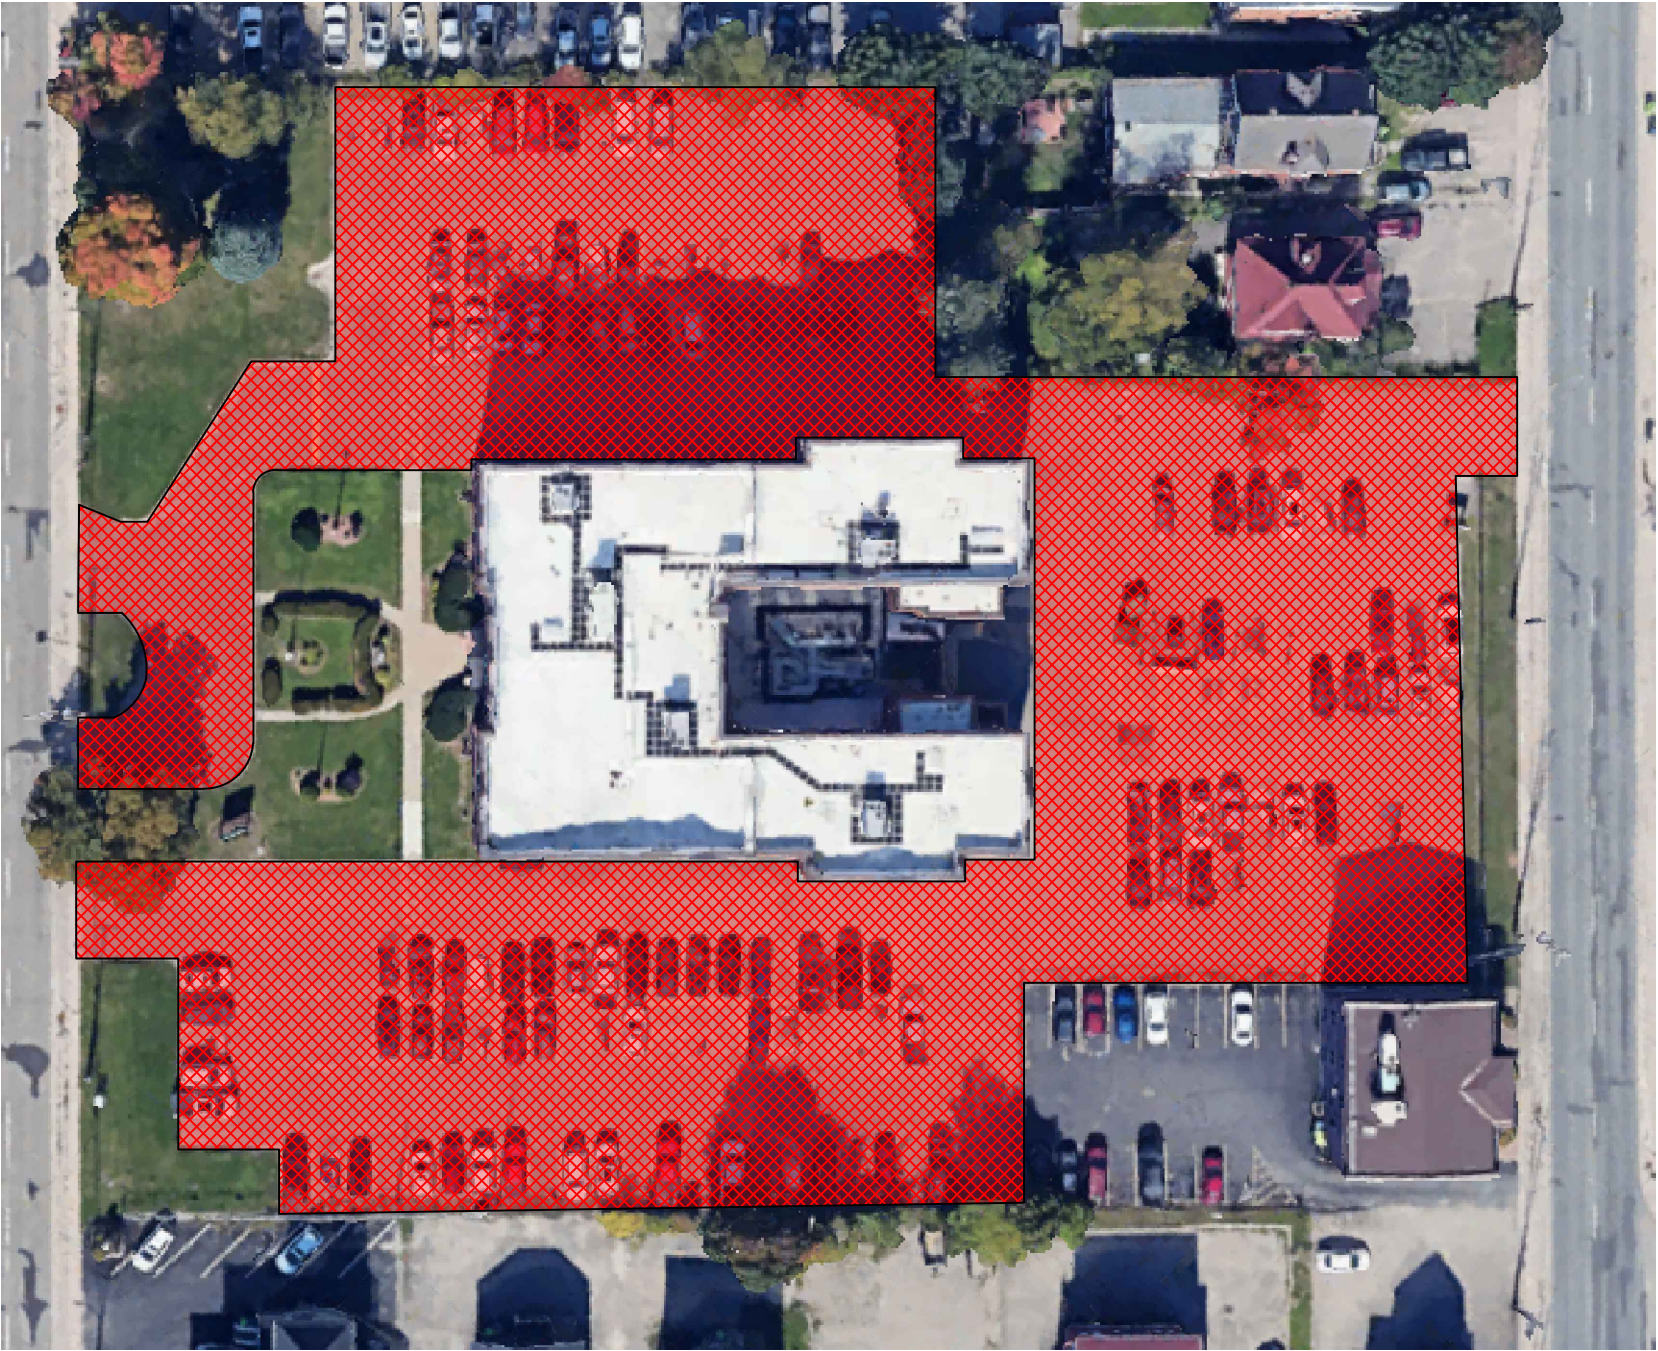

AREA 1

Anna McCrea (250 Mark Street)

East View (75 Arizona Avenue)

Grand View (161 Denwood Drive)

Parkland (54 Amber Street)

Pinewood (3924 Queen Street East)

White Pines (1007 Trunk Road)

ANNA MCREA P.S. SNOW MAP

EAST VIEW P.S. SNOW MAP

GRAND VIEW P.S. SNOW MAP

PARKLAND P.S. SNOW MAP

PINEWOOD P.S. SNOW MAP

WHITE PINES 7-12
SNOW MAP

AREA 2

Ben R. McMullin (24 Paradise Avenue)
Education Centre (644 Albert Street East)
F.H. Clergue (80 Weldon Avenue)
Prince Charles (550 Northern Avenue)
Queen Elizabeth (139 Elizabeth Street)
River View (51 Wireless Avenue)

BEN R. MCMULLIN P.S.
SNOW MAP

EDUCATION CENTRE SNOW MAP

F.H. CLERGUE F.I. P.S.
SNOW MAP

PRINCE CHARLES SNOW MAP

QUEEN ELIZABETH P.S. SNOW MAP

RIVER VIEW P.S. SNOW MAP

AREA 3

Boreal/Plant Department/Old Plant Department (232/232A/190 Northern Avenue)