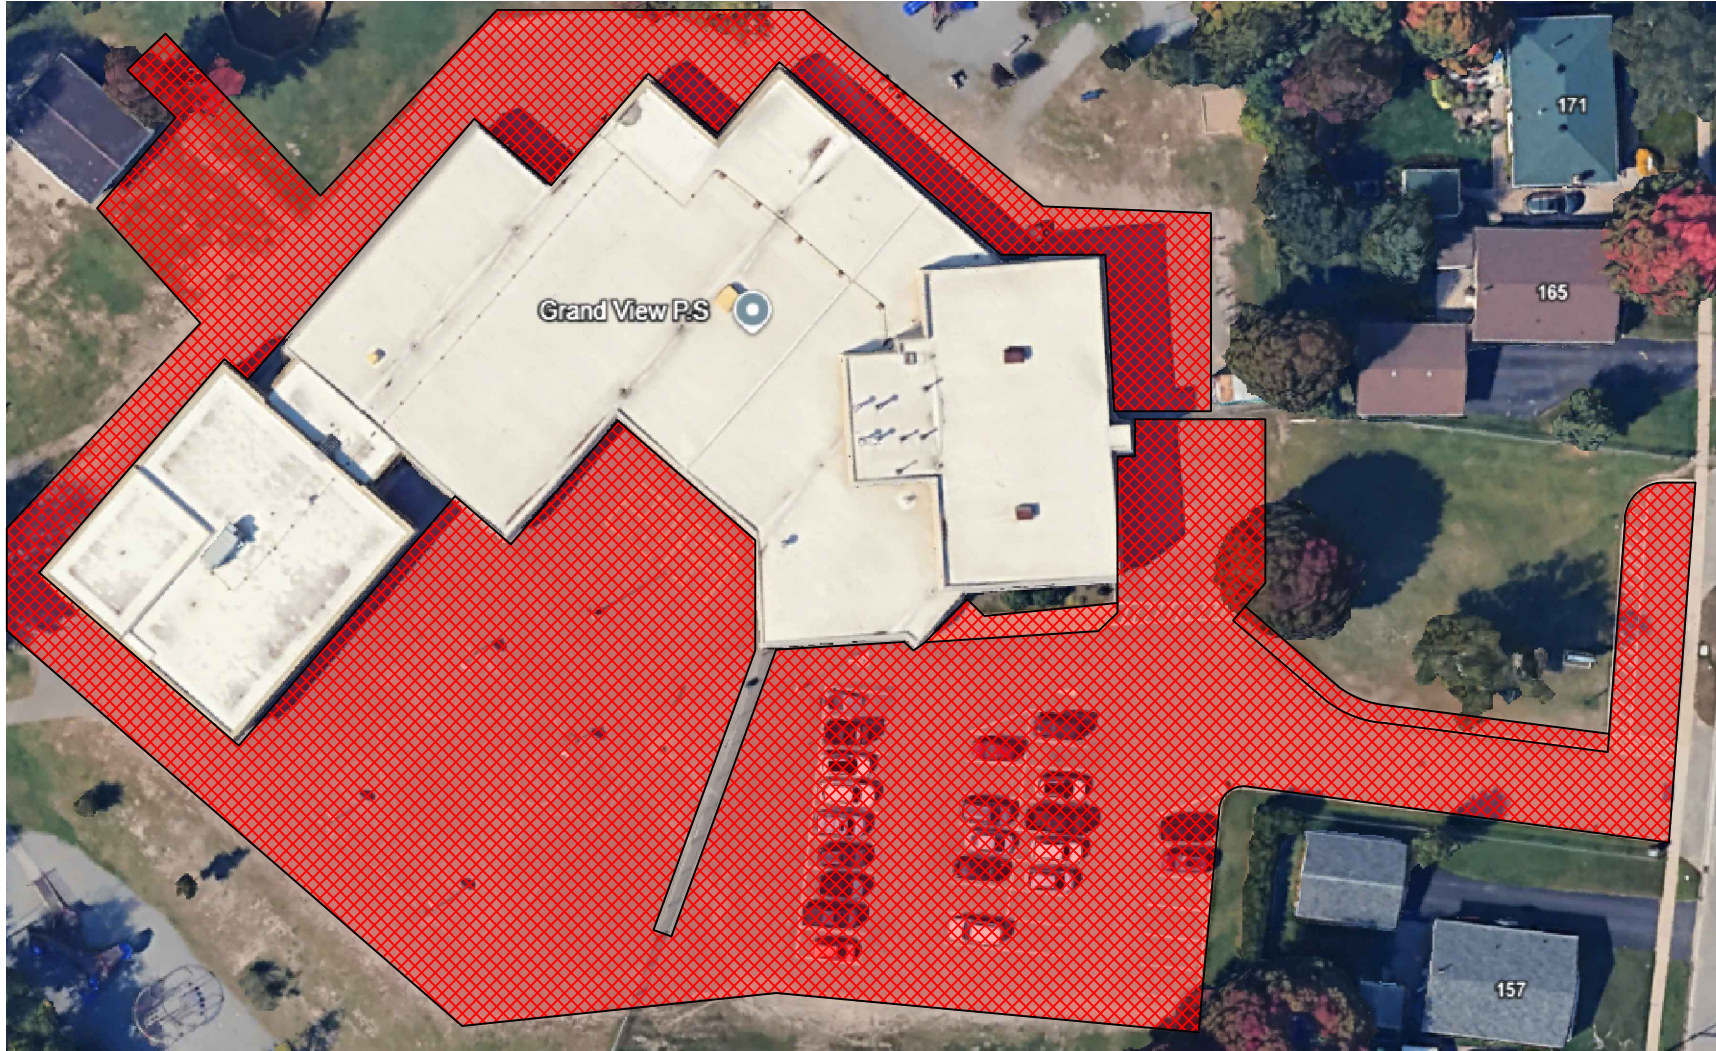

AREA 1

Anna McCrea (250 Mark Street)

East View (75 Arizona Avenue)

Grand View (161 Denwood Drive)

Parkland (54 Amber Street)

Pinewood (3924 Queen Street East)

White Pines (1007 Trunk Road)

ANNA MCREA P.S. SNOW MAP

EAST VIEW P.S. SNOW MAP

GRAND VIEW P.S. SNOW MAP

PARKLAND P.S. SNOW MAP

PINEWOOD P.S. SNOW MAP

WHITE PINES 7-12
SNOW MAP

AREA 2

Ben R. McMullin (24 Paradise Avenue)
Education Centre (644 Albert Street East)
F.H. Clergue (80 Weldon Avenue)
Prince Charles (550 Northern Avenue)
Queen Elizabeth (139 Elizabeth Street)
River View (51 Wireless Avenue)

BEN R. MCMULLIN P.S.
SNOW MAP

EDUCATION CENTRE SNOW MAP

F.H. CLERGUE F.I. P.S.
SNOW MAP

PRINCE CHARLES SNOW MAP

QUEEN ELIZABETH P.S. SNOW MAP

RIVER VIEW P.S. SNOW MAP

AREA 3

Boreal/Plant Department/Old Plant Department (232/232A/190 Northern Avenue)