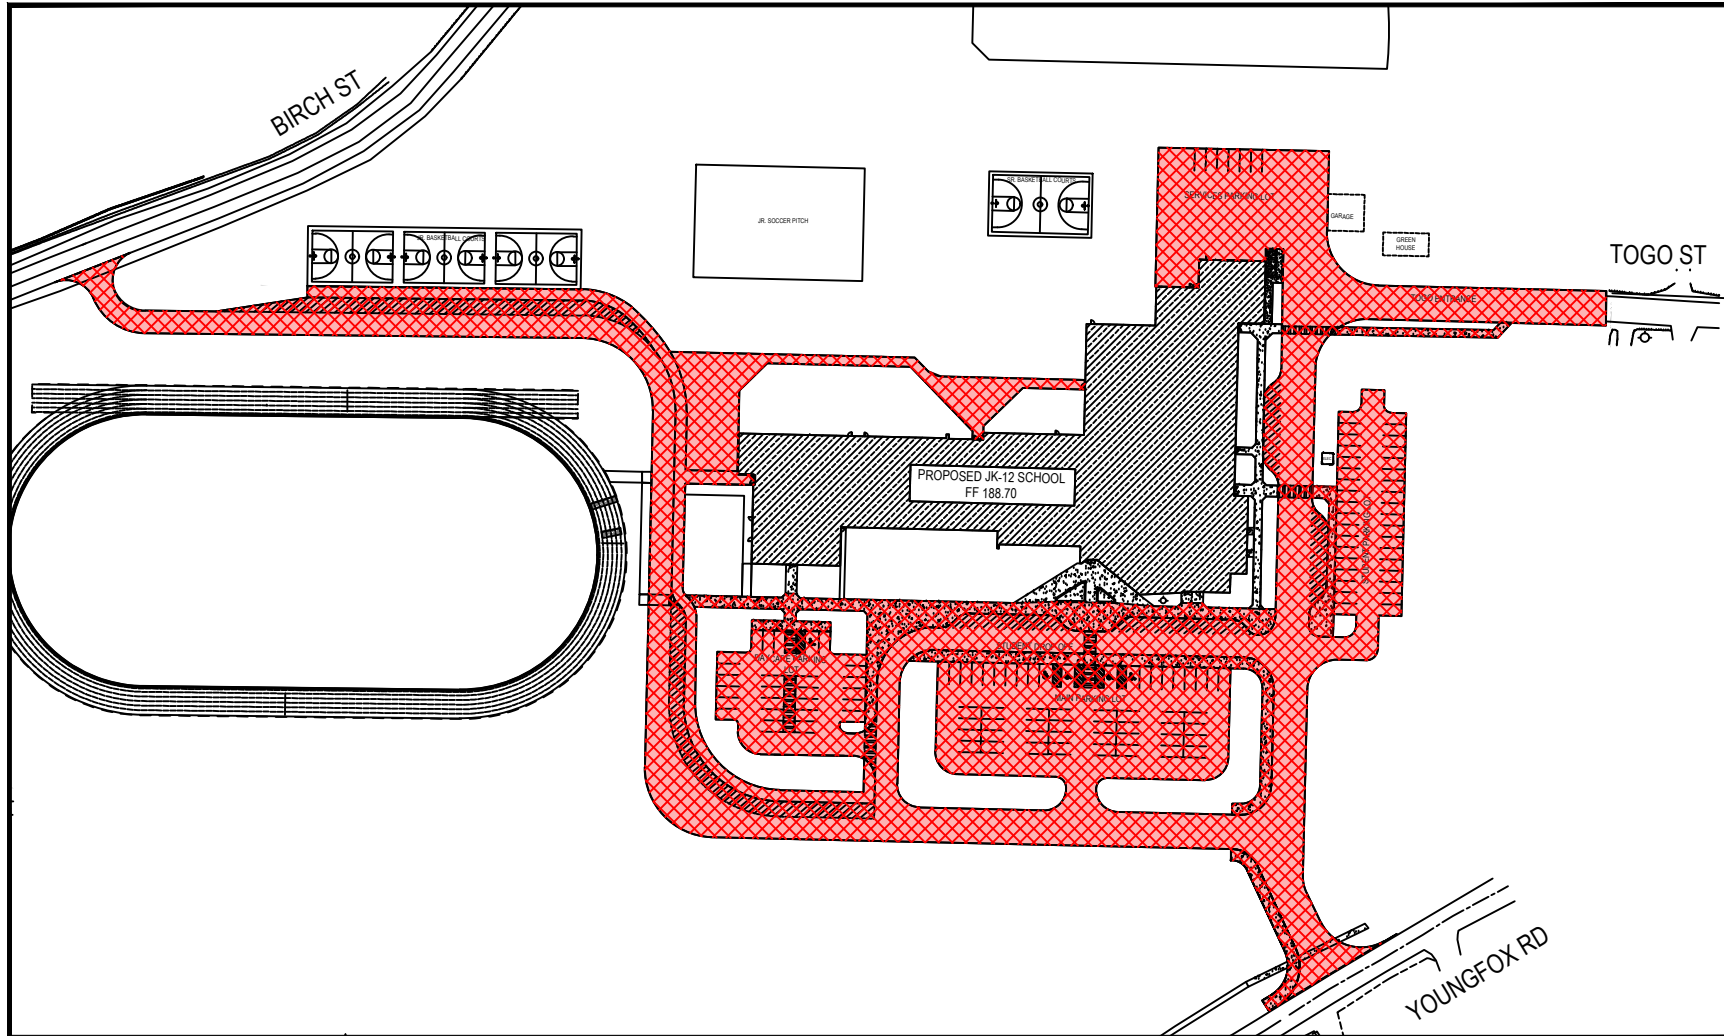

THREE RIVERS JK-12 SNOW MAP