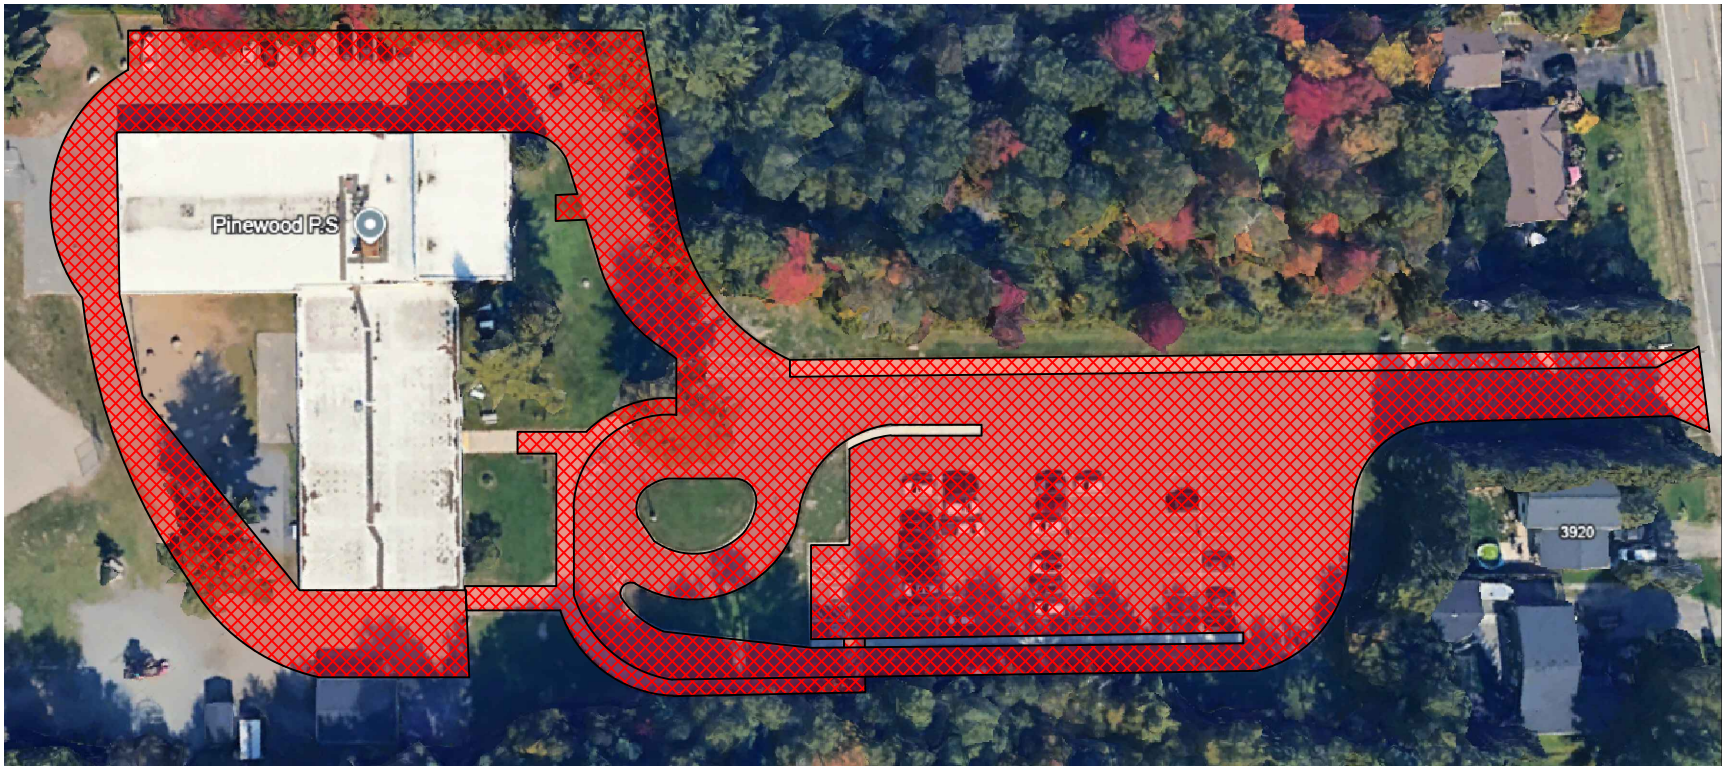

AREA 1

Anna McCrea (250 Mark Street)

East View (75 Arizona Avenue)

Grand View (161 Denwood Drive)

Parkland (54 Amber Street)

Pinewood (3924 Queen Street East)

White Pines (1007 Trunk Road)

ANNA MCREA P.S. SNOW MAP

EAST VIEW P.S. SNOW MAP

GRAND VIEW P.S. SNOW MAP

PARKLAND P.S. SNOW MAP

PINEWOOD P.S. SNOW MAP

WHITE PINES 7-12
SNOW MAP

AREA 2

Ben R. McMullin (24 Paradise Avenue)
Education Centre (644 Albert Street East)
F.H. Clergue (80 Weldon Avenue)
Prince Charles (550 Northern Avenue)
Queen Elizabeth (139 Elizabeth Street)
River View (51 Wireless Avenue)

BEN R. MCMULLIN P.S.
SNOW MAP

EDUCATION CENTRE SNOW MAP

F.H. CLERGUE F.I. P.S.
SNOW MAP

PRINCE CHARLES SNOW MAP

QUEEN ELIZABETH P.S. SNOW MAP

RIVER VIEW P.S. SNOW MAP

AREA 3

Boreal/Plant Department/Old Plant Department (232/232A/190 Northern Avenue)