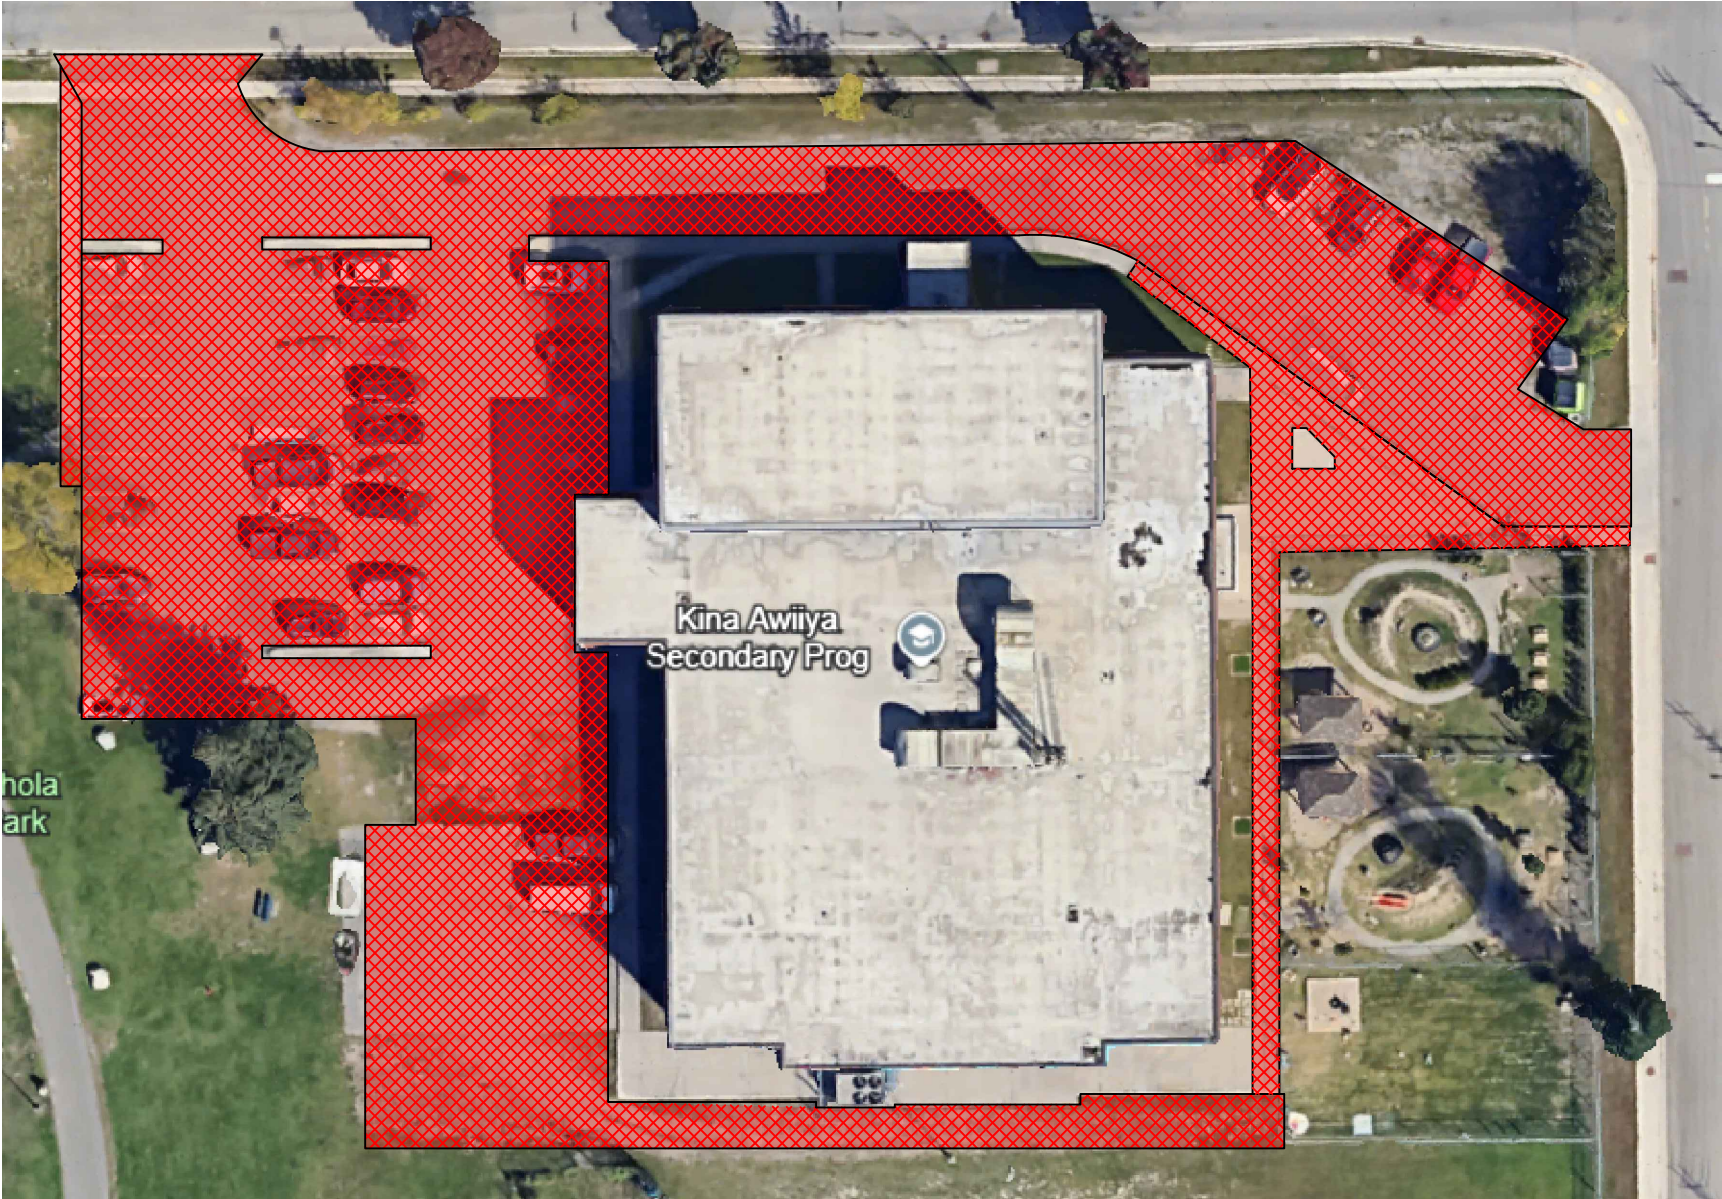

KINA AWIIYA SECONDARY PROGRAM SNOW MAP