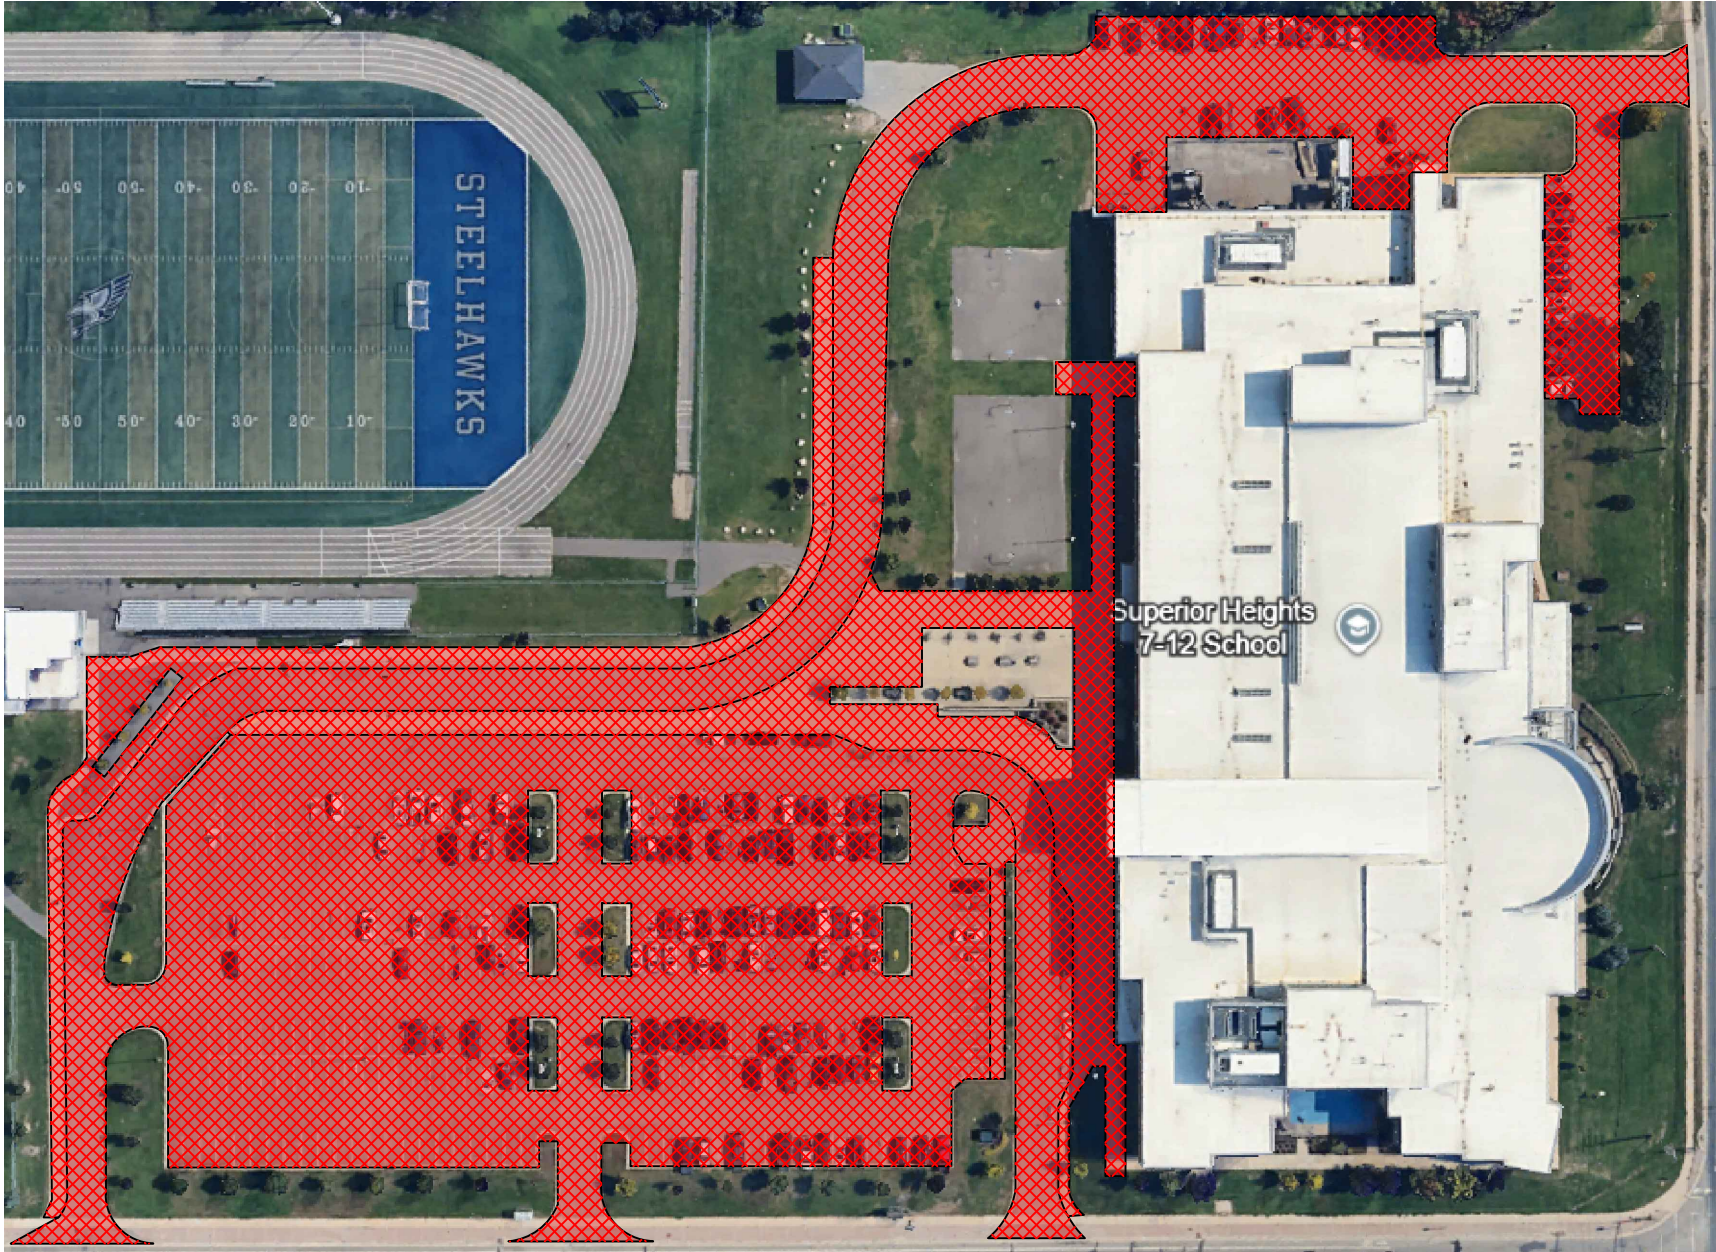

BEN R. MCMULLIN P.S.
SNOW MAP

EDUCATION CENTRE SNOW MAP

F.H. CLERGUE F.I. P.S.
SNOW MAP

PRINCE CHARLES SNOW MAP

QUEEN ELIZABETH P.S. SNOW MAP

RIVER VIEW P.S. SNOW MAP

AREA 3

Boreal/Plant Department/Old Plant Department (232/232A/190 Northern Avenue)

GREENWOOD P.S. SNOW MAP

KINA AWIIYA SECONDARY PROGRAM SNOW MAP

KIWEDIN P.S.
SNOW MAP

NORTHERN HEIGHTS P.S. SNOW MAP

SUPERIOR HEIGHTS 7-12 SNOW MAP

TARENTORUS P.S.
SNOW MAP

AREA 4

H.M. Robbins (83 Balfour Street)
Isabel Fletcher (599 Third Line West)
Korah (636 Goulais Avenue)
Northland (440 Northland Road)
R.M. Moore (1272 Base Line)

H.M. ROBBINS P.S. SNOW MAP

ISABEL FLETCHER P.S. SNOW MAP

KORAH CV&S SNOW MAP

NORTHLAND ADULT LEARNING CENTRE SNOW MAP

R.M. MOORE P.S.
SNOW MAP

AREA 5

Mountain View (RR, 1 Mahler Road, Goulais River)

MOUNTAIN VIEW P.S.
SNOW MAP