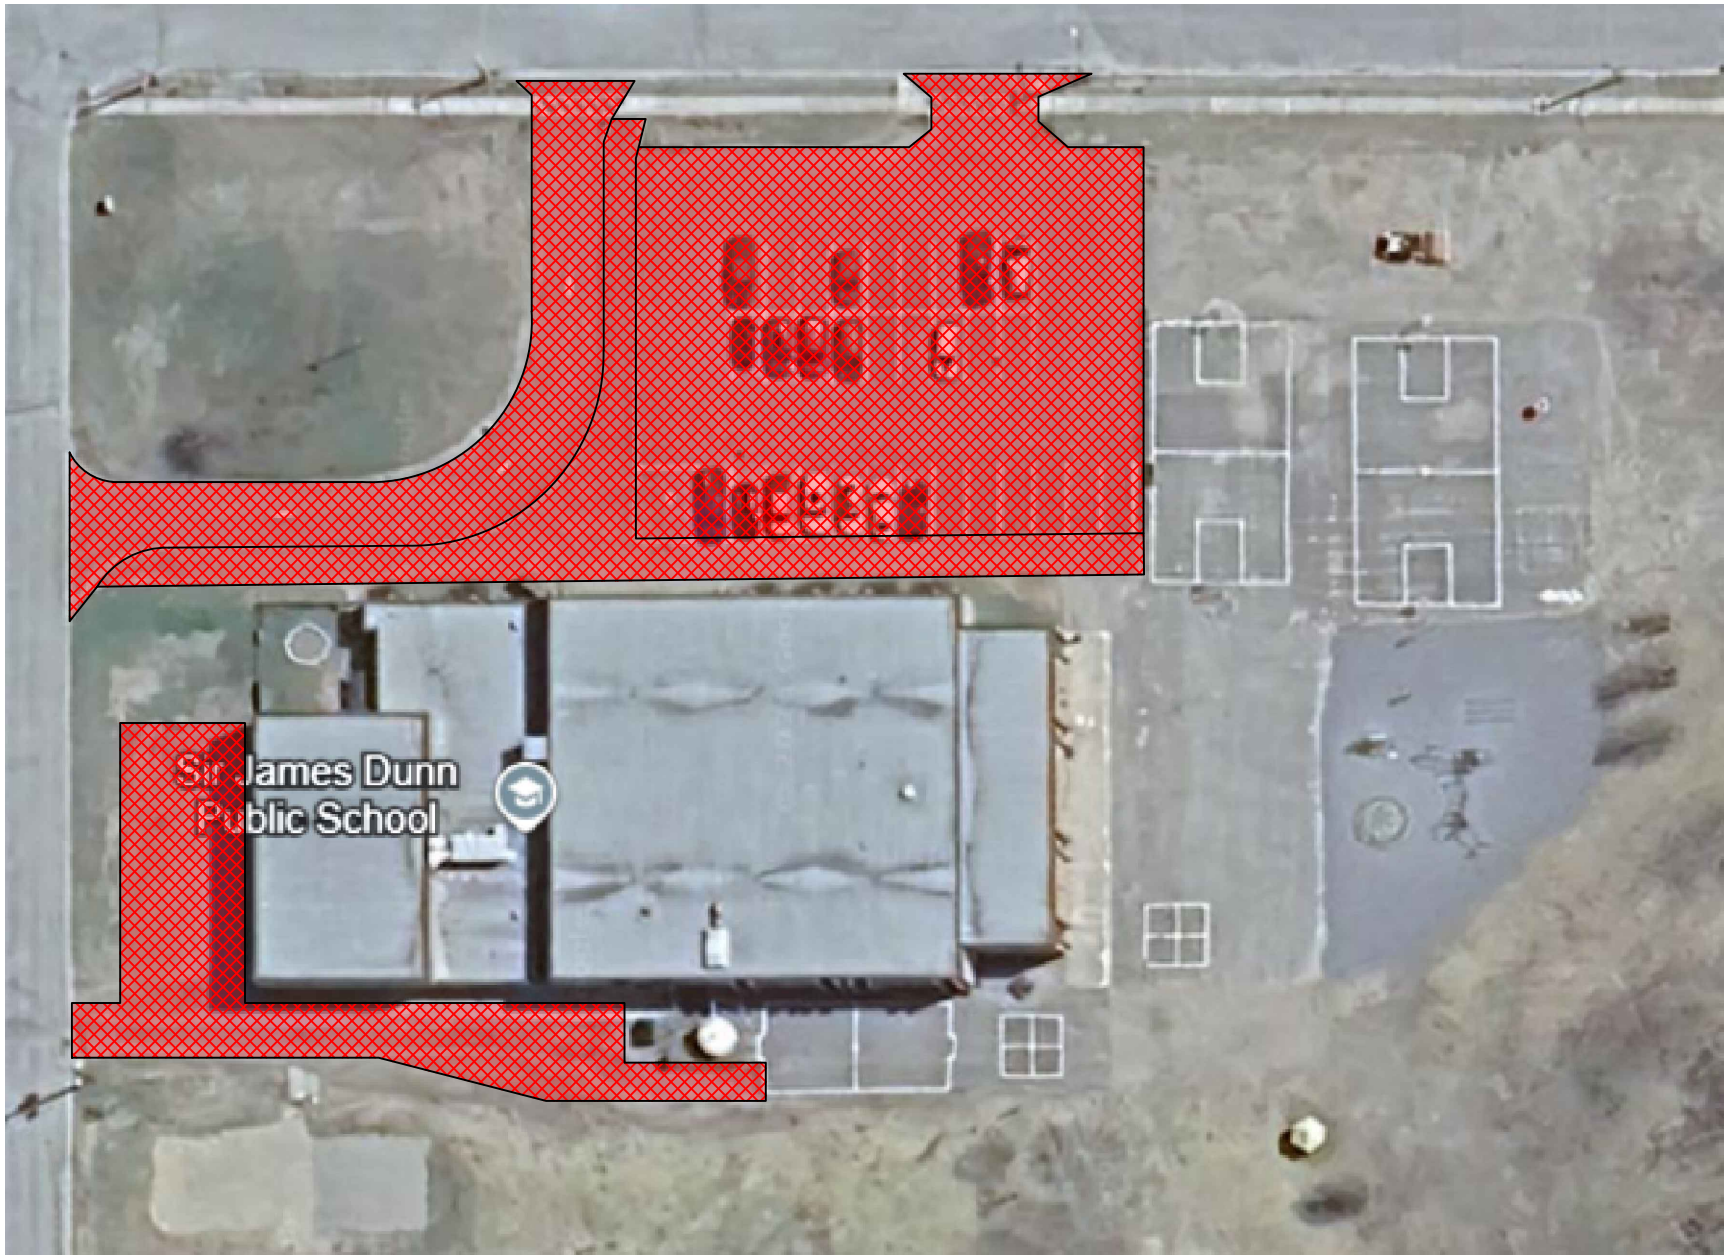

SIR JAMES DUNN P.S. SNOW MAP