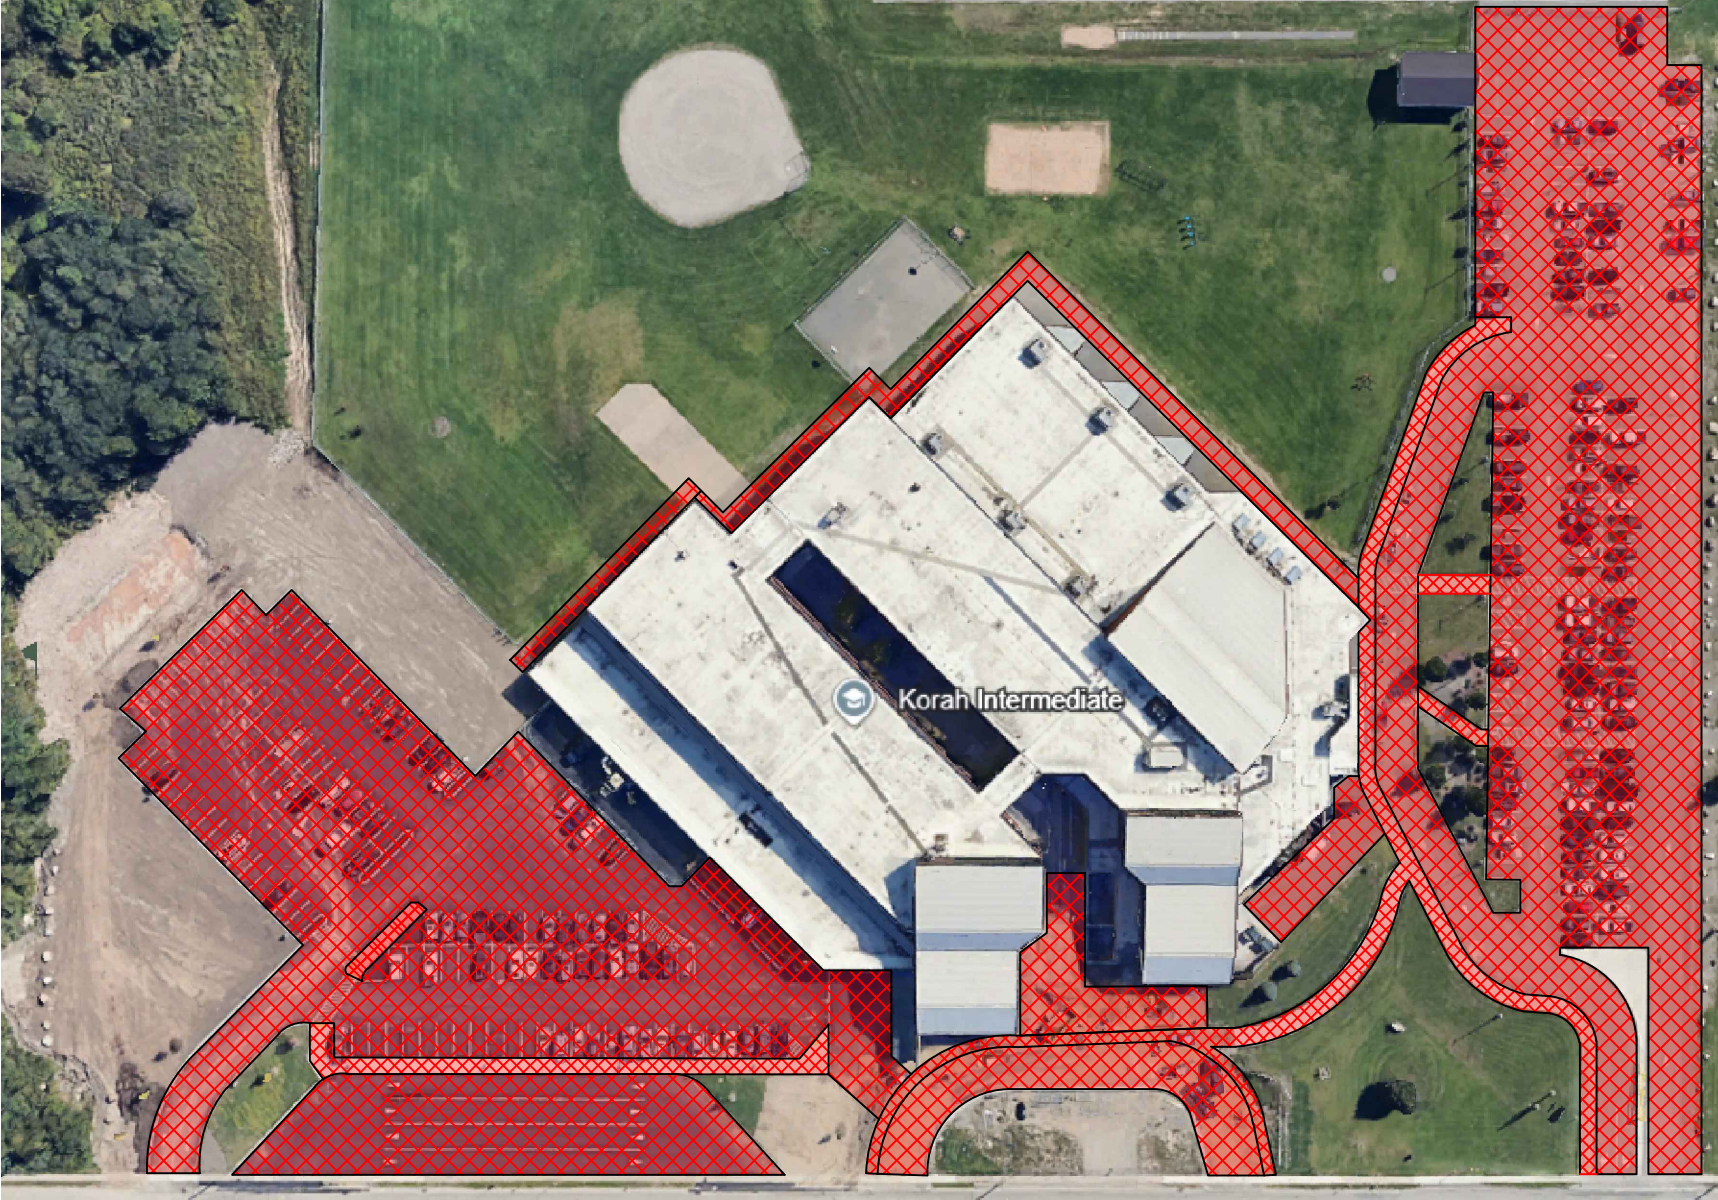

BEN R. MCMULLIN P.S.
SNOW MAP

EDUCATION CENTRE SNOW MAP

F.H. CLERGUE F.I. P.S.
SNOW MAP

PRINCE CHARLES SNOW MAP

QUEEN ELIZABETH P.S. SNOW MAP

RIVER VIEW P.S. SNOW MAP

AREA 3

Boreal/Plant Department/Old Plant Department (232/232A/190 Northern Avenue)

Greenwood (8 Fourth Line)

Kina Awiiya (226 Queen Street West)

Kiwedin (735 North Street)

Northern Heights (210 Grand Boulevard)

Superior Heights (750 North Street)

Tarentorus (96 Northwood Street)

BOREAL F.I. P.S., OLD PLANT AND PLANT OFFICES - SNOW MAP

GREENWOOD P.S. SNOW MAP

KINA AWIIYA SECONDARY PROGRAM SNOW MAP

KIWEDIN P.S.
SNOW MAP

NORTHERN HEIGHTS P.S. SNOW MAP

SUPERIOR HEIGHTS 7-12 SNOW MAP

TARENTORUS P.S.
SNOW MAP

AREA 4

H.M. Robbins (83 Balfour Street)
Isabel Fletcher (599 Third Line West)
Korah (636 Goulais Avenue)
Northland (440 Northland Road)
R.M. Moore (1272 Base Line)

H.M. ROBBINS P.S. SNOW MAP

ISABEL FLETCHER P.S. SNOW MAP

KORAH CV&S SNOW MAP

NORTHLAND ADULT LEARNING CENTRE SNOW MAP

R.M. MOORE P.S.
SNOW MAP

AREA 5

Mountain View (RR, 1 Mahler Road, Goulais River)

MOUNTAIN VIEW P.S.
SNOW MAP